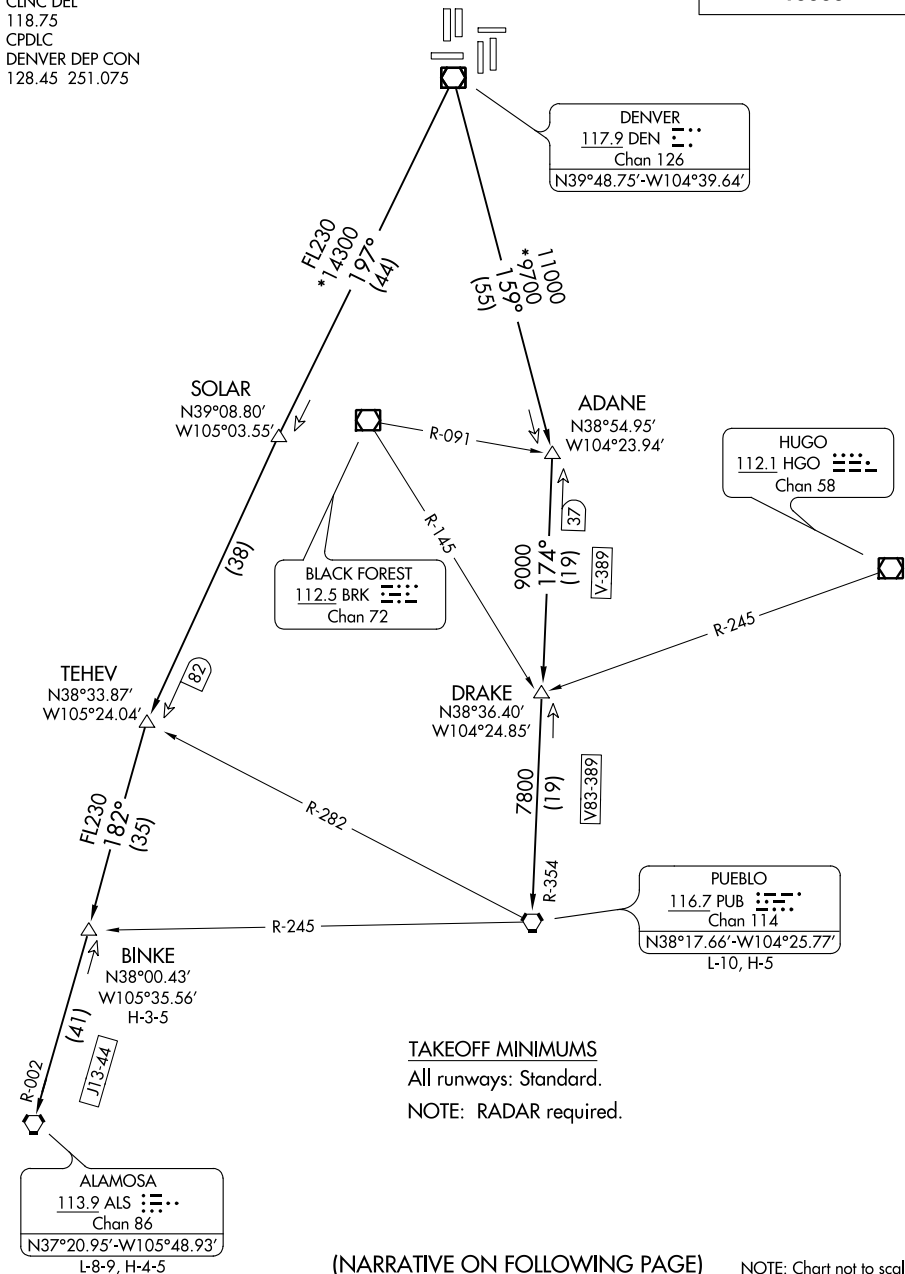

PIKES TWO DEPARTURE

AL-9077 (FAA)

DENVER INTL (DEN)
DENVER, COLORADO

D-ATIS DEP
134.025
CLNC DEL
118.75
CPDLC
DENVER DEP CON
128.45 251.075

**TOP ALTITUDE:
10000**

SW-1, 21 MAY 2020 to 18 JUN 2020

SW-1, 21 MAY 2020 to 18 JUN 2020

(NARRATIVE ON FOLLOWING PAGE)

NOTE: Chart not to scale.

PIKES TWO DEPARTURE

DENVER, COLORADO
DENVER INTL (DEN)