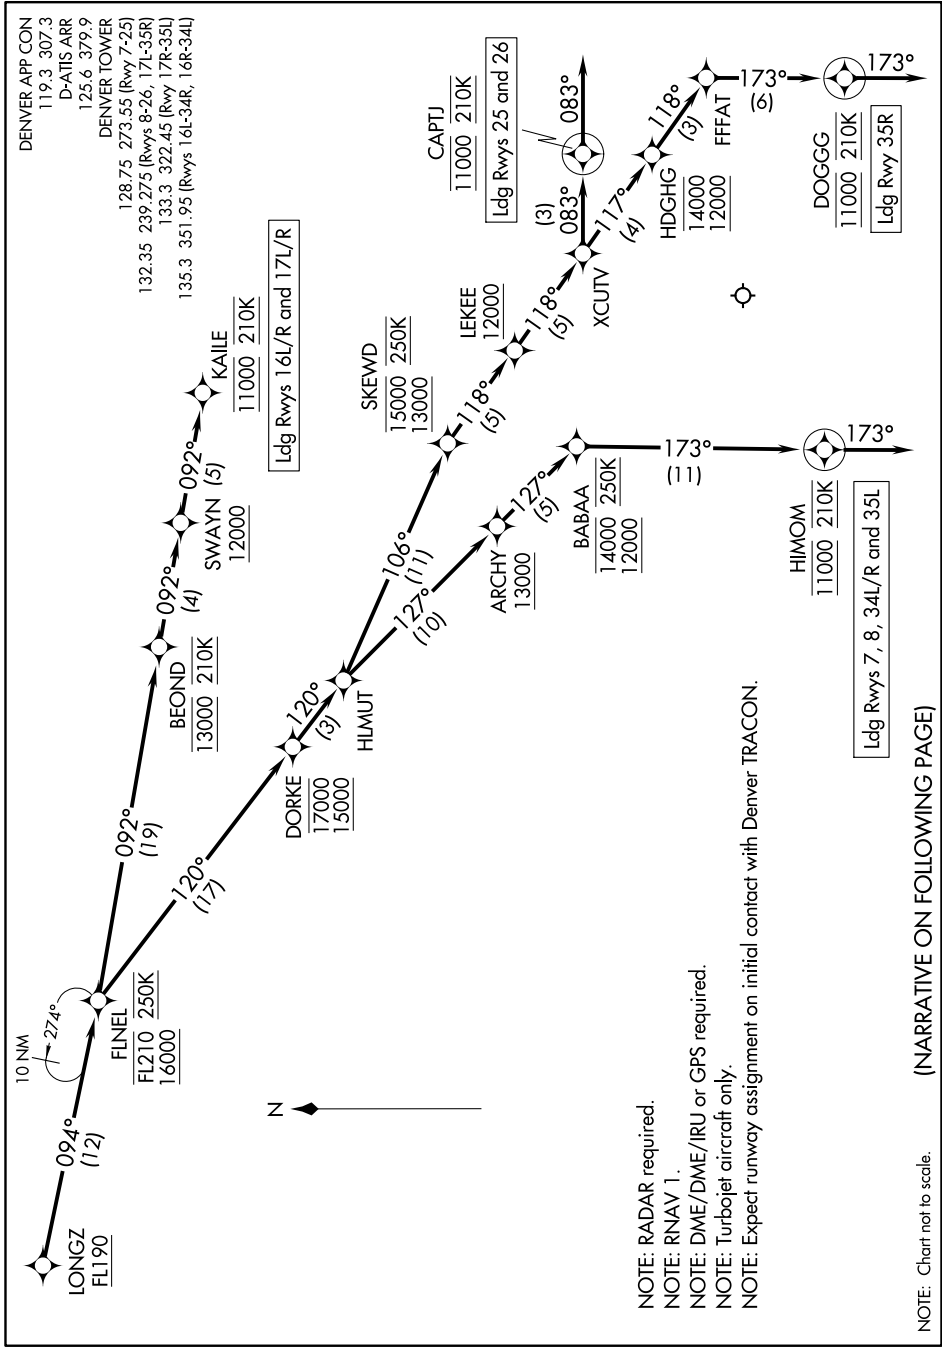

# LONGZ ONE ARRIVAL (RNAV) Arrival Routes

SW-1, 21 MAY 2020 to 18 JUN 2020

SW-1, 21 MAY 2020 to 18 JUN 2020

# LONGZ ONE ARRIVAL (RNAV) Arrival Routes

(NARRATIVE ON FOLLOWING PAGE)

NOTE: Chart not to scale.