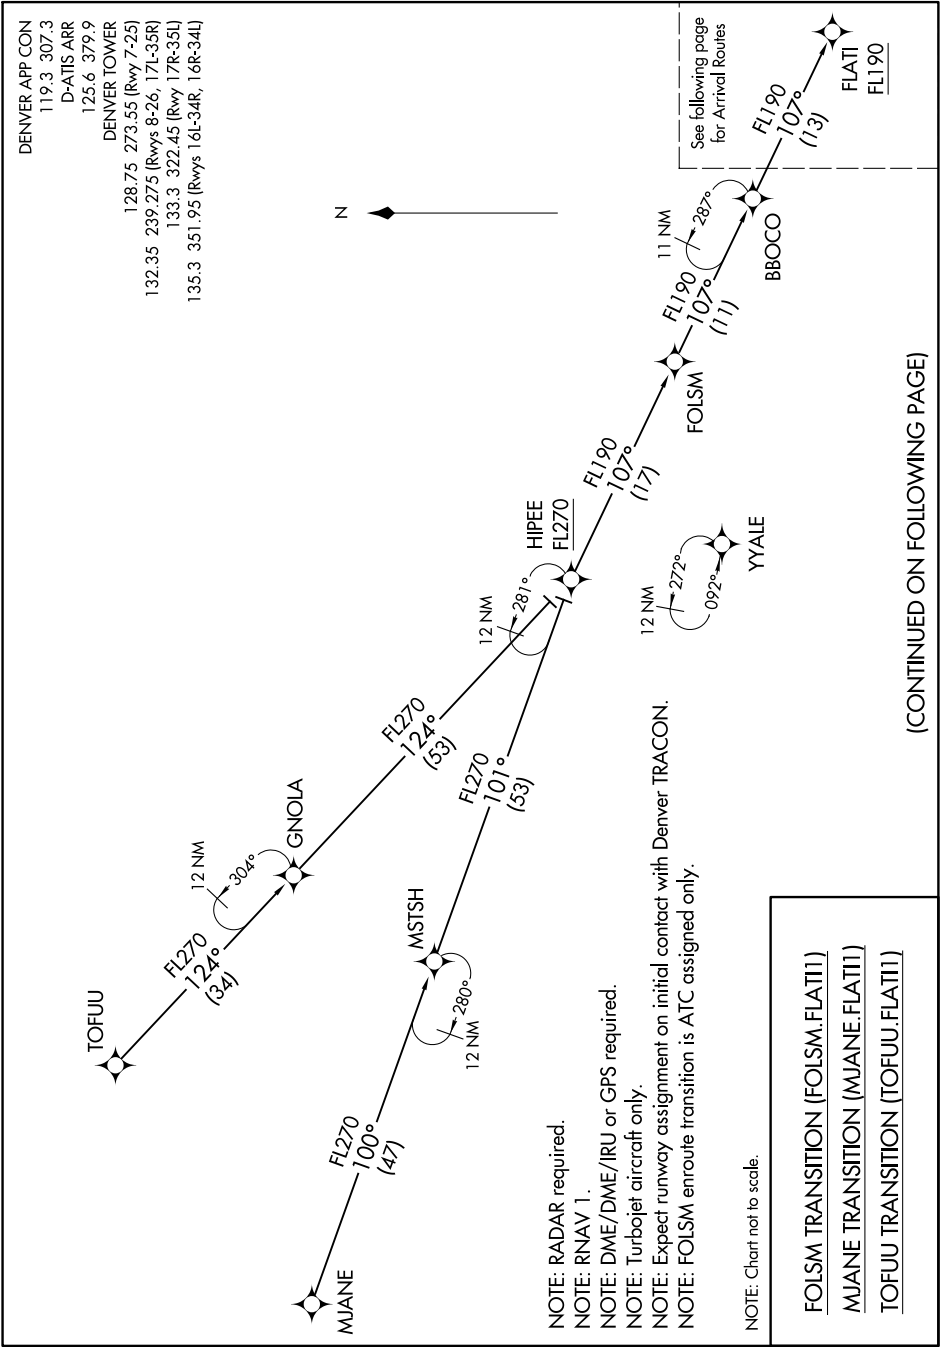

FLATI ONE ARRIVAL (RNAV) Transition Routes

SW-1, 21 MAY 2020 to 18 JUN 2020

SW-1, 21 MAY 2020 to 18 JUN 2020