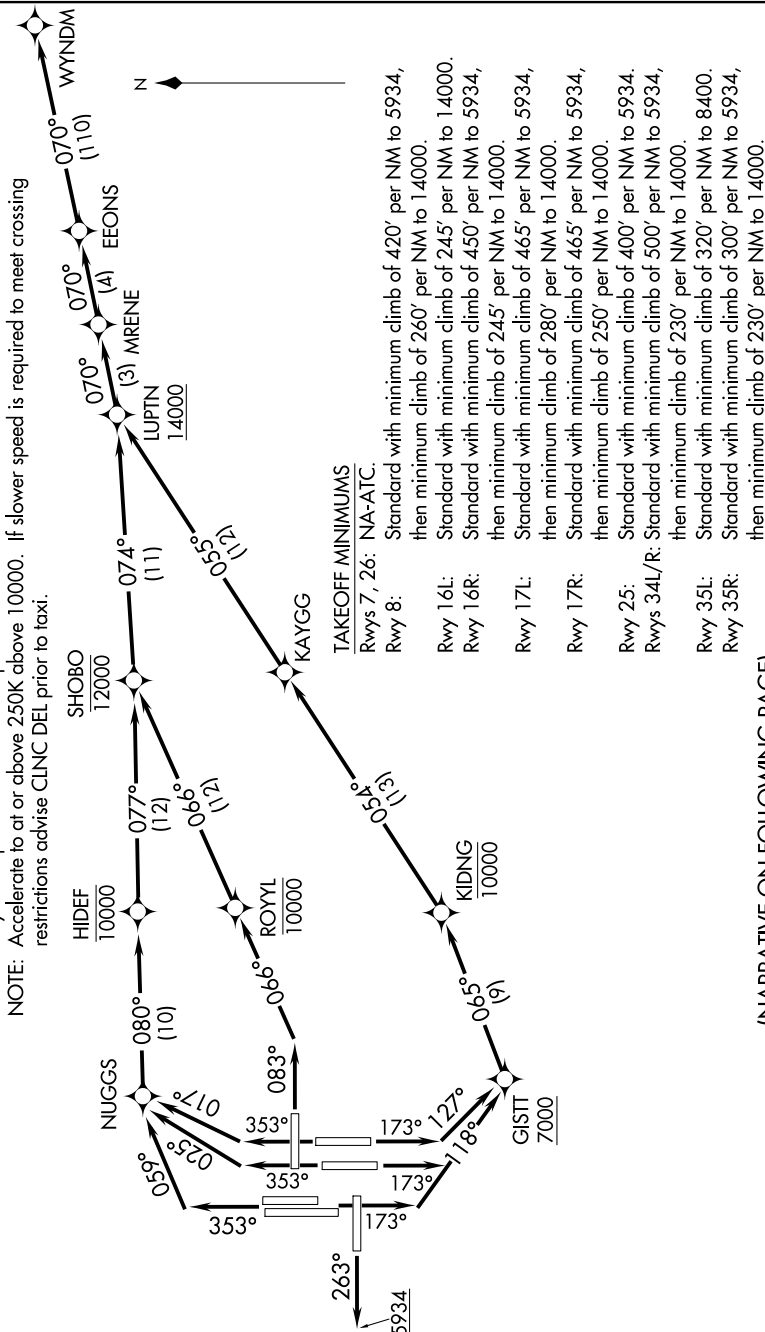

EEONS SEVEN DEPARTURE (RNAV) AL-9077 (FAA)

0202000810 0202000810 21 MAY 2020 14:00Z

D-ATIS DEP
134.025
CLNC DEL
118.75
CPDLC
DENVER DEP CON
128.25 371.95

- NOTE: DME/DME/IRU or GPS required.
- NOTE: RNAV 1.
- NOTE: Turbojets only.
- NOTE: Takeoff Rwy 8, 16L/R, 17L/R, 34L/R, 35L/35R - RADAR required for non-GPS equipped aircraft.
- NOTE: Rwy 25 Departures - RADAR required.
- NOTE: Accelerate to at or above 250K above 10000. If slower speed is required to meet crossing restrictions advise CLNC DEL prior to taxi.

**TOP ALTITUDE:
FL230**

(NARRATIVE ON FOLLOWING PAGE)

NOTE: Chart not to scale.

SW-1, 21 MAY 2020 to 18 JUN 2020

EEONS SEVEN DEPARTURE (RNAV)