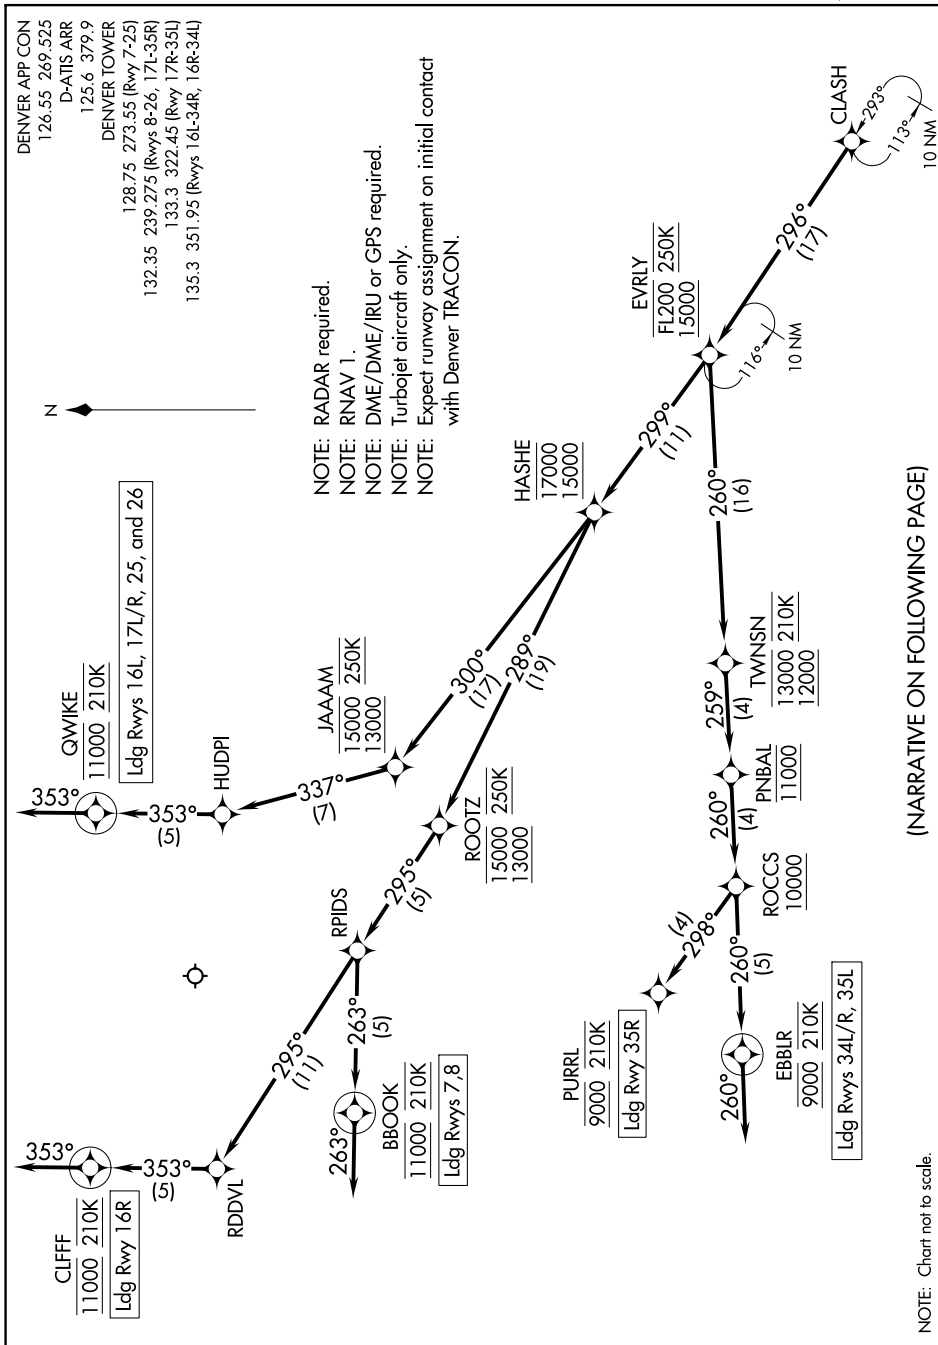

CLASH ONE ARRIVAL (RNAV) Arrival Routes

SW-1, 21 MAY 2020 to 18 JUN 2020

(NARRATIVE ON FOLLOWING PAGE)

SW-1, 21 MAY 2020 to 18 JUN 2020

CLASH ONE ARRIVAL (RNAV) Arrival Routes