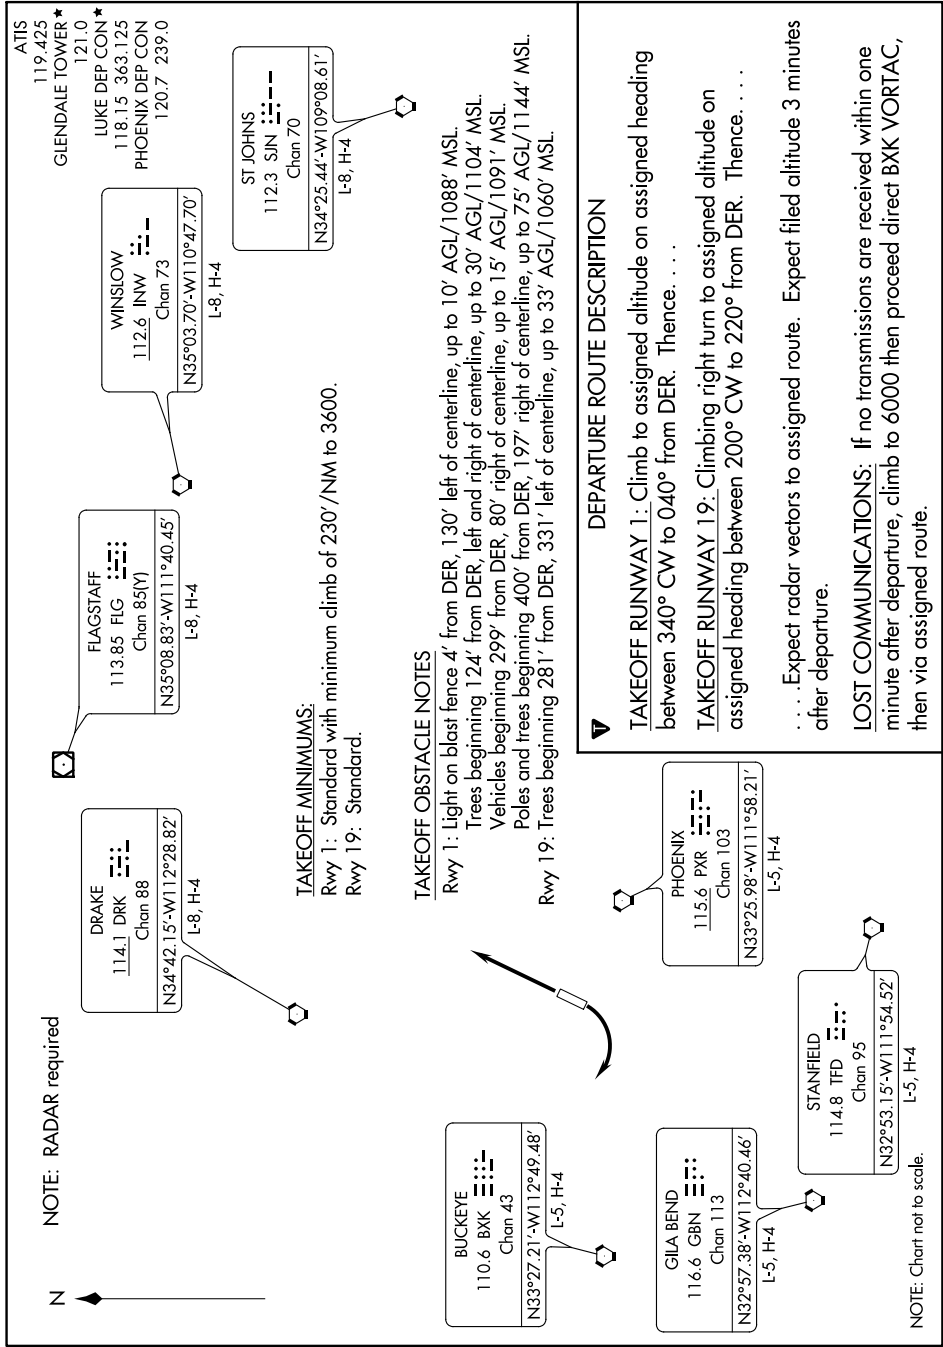

# GLENDALE ONE DEPARTURE

SL-6915 (FAA)

GLENDALE MUNI (G<sup>ET</sup>U)  
GLENDALE, ARIZONA

SW-4, 21 MAY 2020 to 18 JUN 2020

SW-4, 21 MAY 2020 to 18 JUN 2020