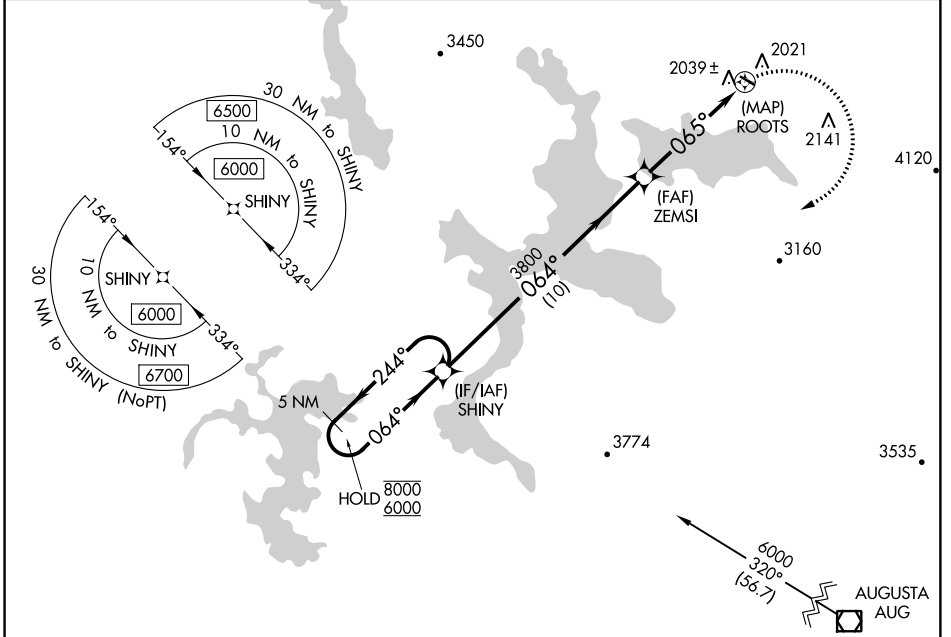

APP CRS	Rwy Idg	N/A
065°	TDZE	N/A
	Apt Elev	1825

RNAV (GPS)-D

STEPHEN A BEAN MUNI (8BØ)

RNP APCH.	MISSED APPROACH: Climbing right turn to 6000 direct SHINY and hold, continue climb-in-hold to 6000.
-----------	---

AWOS-3PT 118.00	BOSTON CENTER 124.25 290.5	UNICOM 122.8 (CTAF) Ø
---------------------------	--------------------------------------	---------------------------------

NE-1, 21 MAY 2020 to 18 JUN 2020

NE-1, 21 MAY 2020 to 18 JUN 2020

RNAV (GPS)-D