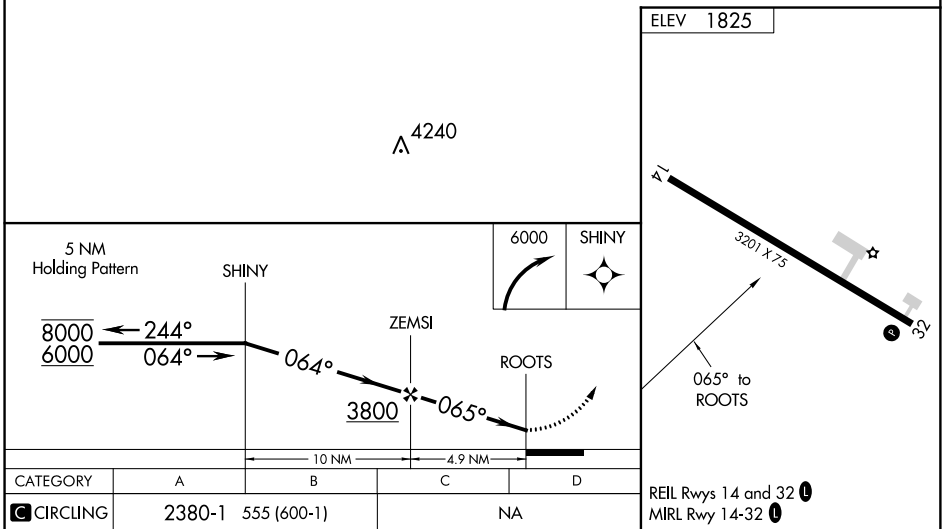

APP CRS	Rwy Idg	N/A
065°	TDZE	N/A
	Apt Elev	1825

RNAV (GPS)-D

STEPHEN A BEAN MUNI (8BØ)

RNP APCH.	MISSED APPROACH: Climbing right turn to 6000 direct SHINY and hold, continue climb-in-hold to 6000.
-----------	---

AWOS-3PT 118.00	BOSTON CENTER 124.25 290.5	UNICOM 122.8 (CTAF) Ø
---------------------------	--------------------------------------	---------------------------------

NE-1, 21 MAY 2020 to 18 JUN 2020

NE-1, 21 MAY 2020 to 18 JUN 2020