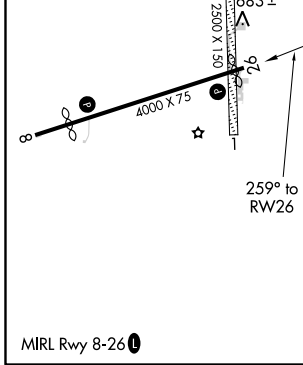

CATEGORY	A	B	C	D
LNAV MDA	1180-1	519 (600-1)	1180-1½ 519 (600-1½)	NA
CIRCLING	1180-1	512 (600-1)	1180-1½ 512 (600-1½)	NA

EC-1, 21 MAY 2020 to 18 JUN 2020

EC-1, 21 MAY 2020 to 18 JUN 2020