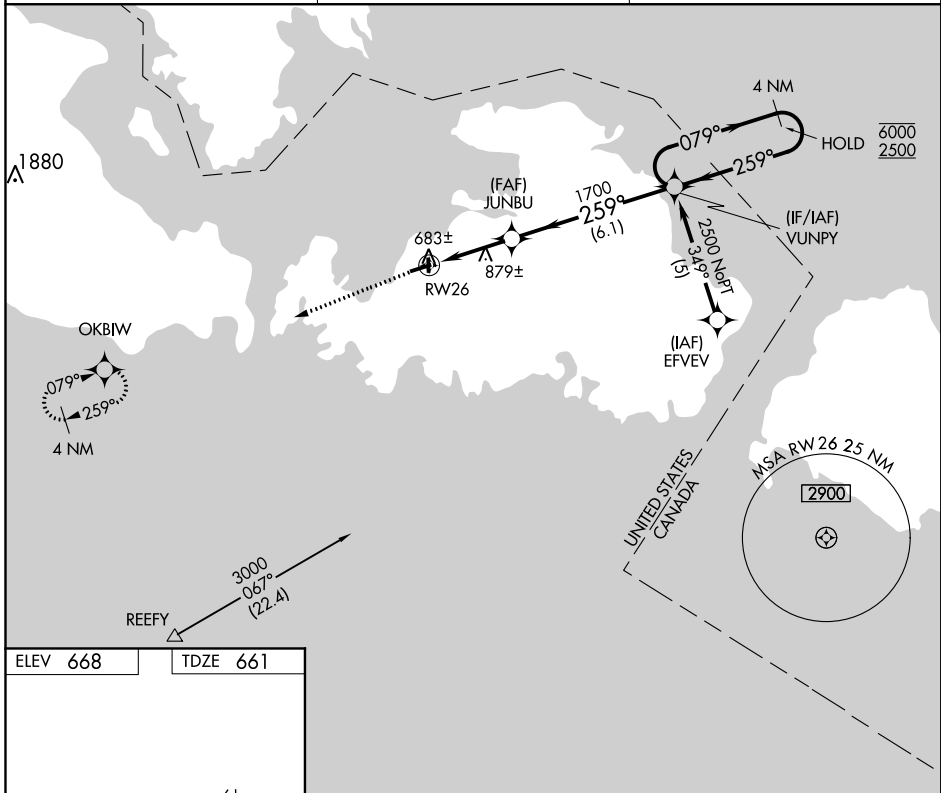

APP CRS 259°	Rwy Idg TDZE Apt Elev	3830 661 668
------------------------	-----------------------------	---

RNAV (GPS) RWY 26

DRUMMOND ISLAND (DRM)

RNP APCH.

▼ Rwy 26 helicopter visibility reduction below 1 SM NA.
Procedure NA at night. Circling to Rwy 1-19 NA.

MISSED APPROACH: Climb to 3000 direct OKBIW and hold.

AWOS-3 118.325	TORONTO CENTER 132.65 344.5	UNICOM 122.8 (CTAF) 0
--------------------------	---------------------------------------	---------------------------------

ELEV 668	TDZE 661
----------	----------

CATEGORY	A	B	C	D
LNAV MDA	1180-1	519 (600-1)	1180-1½ 519 (600-1½)	NA
CIRCLING	1180-1	512 (600-1)	1180-1½ 512 (600-1½)	NA

EC-1, 21 MAY 2020 to 18 JUN 2020

EC-1, 21 MAY 2020 to 18 JUN 2020