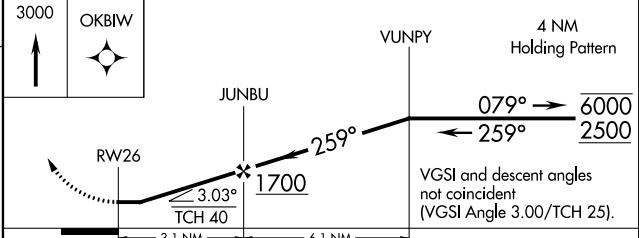

CATEGORY	A	B	C	D
LNAV MDA	1180-1	519 (600-1)	1180-1½ 519 (600-1½)	NA
CIRCLING	1180-1	512 (600-1)	1180-1½ 512 (600-1½)	NA

EC-1, 21 MAY 2020 to 18 JUN 2020

EC-1, 21 MAY 2020 to 18 JUN 2020