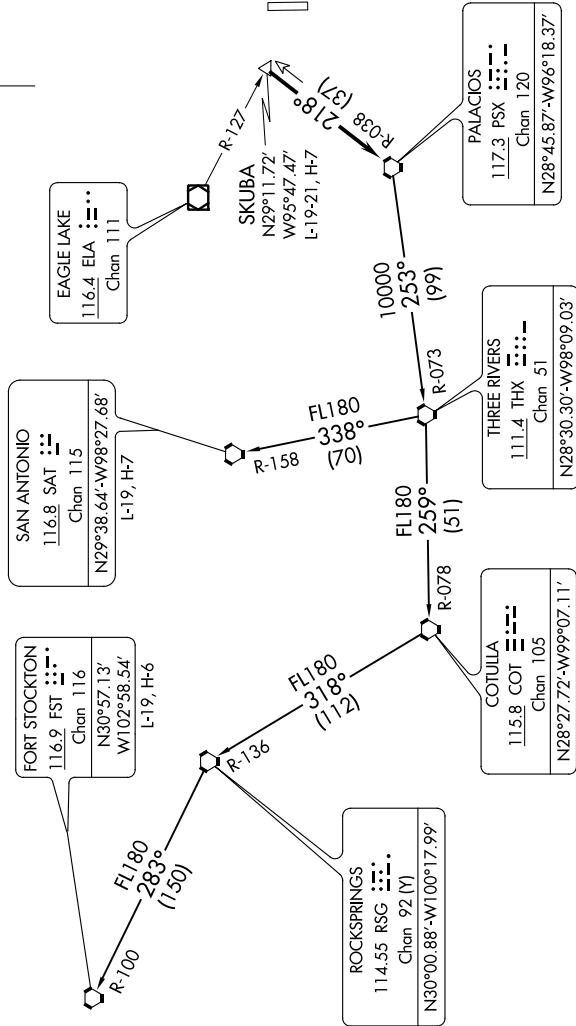

SC-5, 21 MAY 2020 to 18 JUN 2020

TOP ALTITUDE:
ASSIGNED BY ATC

TAKEOFF MINIMUMS
Rwy 17, 35: Standard.

ASOS 119.925
 CLNC DEL 125.2
 CTAF 123.0
 HOUSTON DEP CON 134.45 284.0

(NARRATIVE ON FOLLOWING PAGE)

SC-5, 21 MAY 2020 to 18 JUN 2020

NOTE: RADAR required.
NOTE: Chart not to scale.