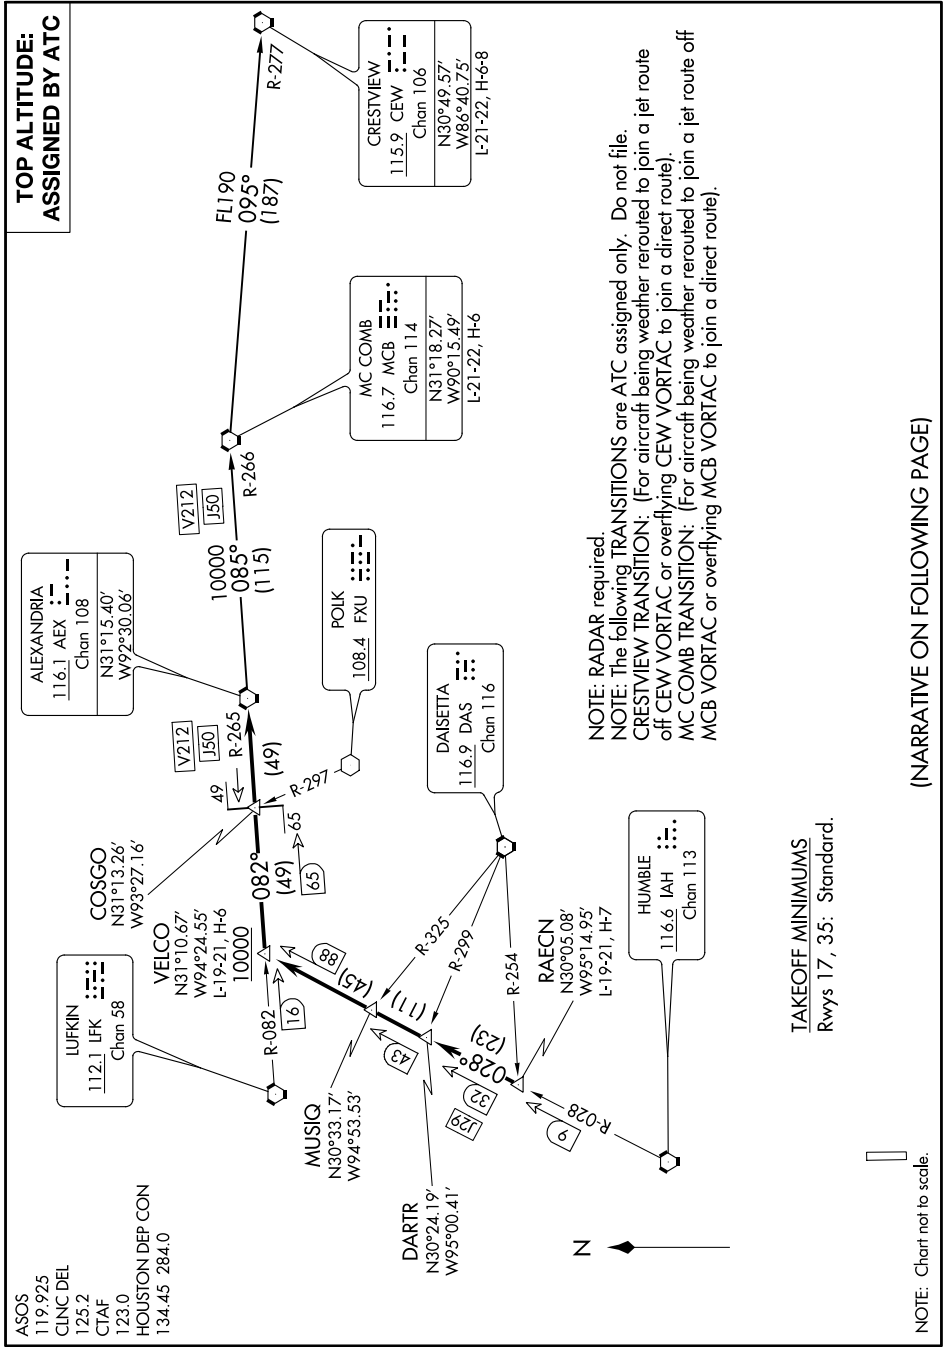

ALEXANDRIA TWO DEPARTURE

**TOP ALTITUDE:
ASSIGNED BY ATC**

ASOS
119.925
CLNC DEL
125.2
CTAF
123.0
HOUSTON DEP CON
134.45 284.0

SC-5, 21 MAY 2020 to 18 JUN 2020

(NARRATIVE ON FOLLOWING PAGE)

SC-5, 21 MAY 2020 to 18 JUN 2020

ALEXANDRIA TWO DEPARTURE