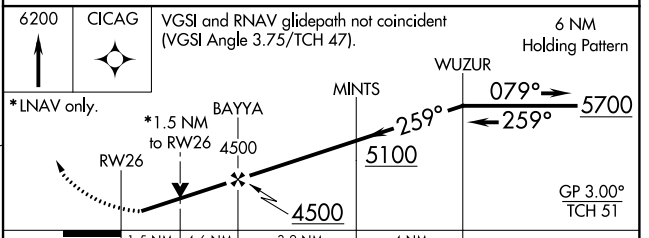

CATEGORY	A	B	C	D
LPV DA	3096-2		577 (600-2)	NA
LNAV/VNAV DA	3159-2½		640 (700-2½)	NA
LNAV MDA	3140-1	621 (600-1)	3140-1¾ 621 (600-1¾)	NA
C CIRCLING	3260-1	702 (800-1)	4440-3 1882 (1900-3)	NA

NE-3, 21 MAY 2020 to 18 JUN 2020

NE-3, 21 MAY 2020 to 18 JUN 2020