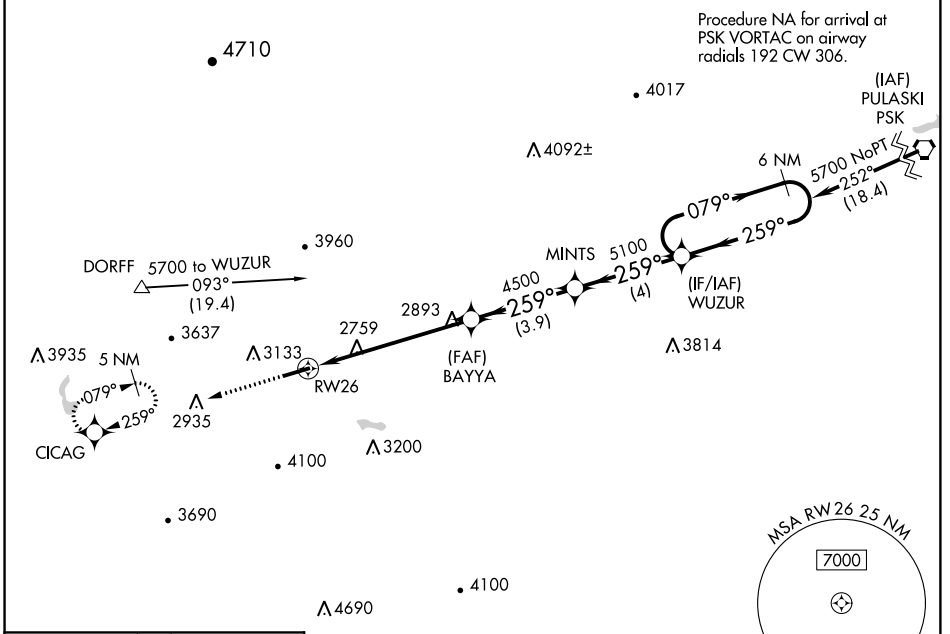

WAAS CH 72802 W26A	APP CRS 259°	Rwy Idg TDZE Apt Elev	5252 2519 2558
--	------------------------	-----------------------------	---

RNAV (GPS) RWY 26

MOUNTAIN EMPIRE (MKJ)

⚠ For uncompensated Baro-VNAV systems, LNAV/VNAV NA below -20°C (-4°F) or above 54°C (130°F). Circling NA north of Rwy 8-26. Rwy 26 helicopter visibility reduction below 3/4 SM NA. DME/DME RNP-0.3 NA.

MISSED APPROACH: Climb to 6200 direct CICAG and hold, continue climb-in-hold to 6200.

AWOS-3 123.875	ATLANTA CENTER 127.85 269.3	UNICOM 122.7 (CTAF) 0
--------------------------	---------------------------------------	---------------------------------

ELEV 2558	TDZE 2519
-----------	-----------

CATEGORY	A	B	C	D
LPV DA	3096-2		577 (600-2)	NA
LNAV/VNAV DA	3159-2½		640 (700-2½)	NA
LNAV MDA	3140-1	621 (600-1)	3140-1¾ 621 (600-1¾)	NA
C CIRCLING	3260-1	702 (800-1)	4440-3 1882 (1900-3)	NA

NE-3, 21 MAY 2020 to 18 JUN 2020

NE-3, 21 MAY 2020 to 18 JUN 2020