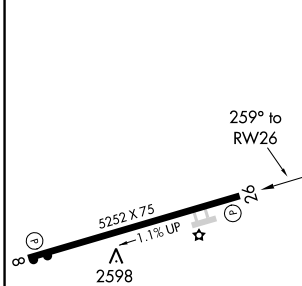

WAAS CH 72802 W26A	APP CRS 259°	Rwy Idg TDZE Apt Elev	5252 2519 2558
--	------------------------	-----------------------------	---

RNAV (GPS) RWY 26

MOUNTAIN EMPIRE (MKJ)

⚠ For uncompensated Baro-VNAV systems, LNAV/VNAV NA below -20°C (-4°F) or above 54°C (130°F). Circling NA north of Rwy 8-26. Rwy 26 helicopter visibility reduction below 3/4 SM NA. DME/DME RNP-0.3 NA.

MISSED APPROACH: Climb to 6200 direct CICAG and hold, continue climb-in-hold to 6200.

AWOS-3 123.875	ATLANTA CENTER 127.85 269.3	UNICOM 122.7 (CTAF) 0
--------------------------	---------------------------------------	---------------------------------

ELEV 2558	TDZE 2519
-----------	-----------

CATEGORY	A	B	C	D
LPV DA	3096-2		577 (600-2)	NA
LNAV/VNAV DA	3159-2½		640 (700-2½)	NA
LNAV MDA	3140-1	621 (600-1)	3140-1¾ 621 (600-1¾)	NA
C CIRCLING	3260-1	702 (800-1)	4440-3 1882 (1900-3)	NA