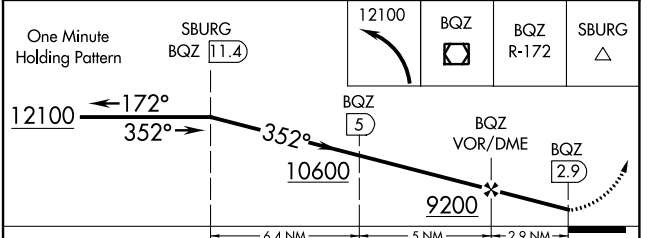

VOR/DME BQZ 112.2 Chan 59	APP CRS 352°	Rwy Idg TDZE Apt Elev N/A N/A 6882
---	------------------------	--

VOR/DME-C

STEAMBOAT SPRINGS/BOB ADAMS FIELD (SBS)

⚠ Obtain local altimeter setting on CTAF; when not received, procedure not authorized.
⚠ NA Procedure not authorized at night.
⚠ -32°C Circling not authorized northeast of Rwy 14 and 32.

MISSED APPROACH: Climbing left turn to 12100 direct BQZ VOR/DME then via BQZ VOR/DME R-172 to SBURG INT and hold.

AWOS-3 118.325	DENVER CENTER 120.475 235.975	UNICOM ★ 122.8 (CTAF) 0
--------------------------	---	-----------------------------------

CATEGORY	A	B	C	D
CIRCLING	8140-1¼ 1258 (1300-1¼)	8140-1½ 1258 (1300-1½)	NA	

SW-1, 21 MAY 2020 to 18 JUN 2020

SW-1, 21 MAY 2020 to 18 JUN 2020