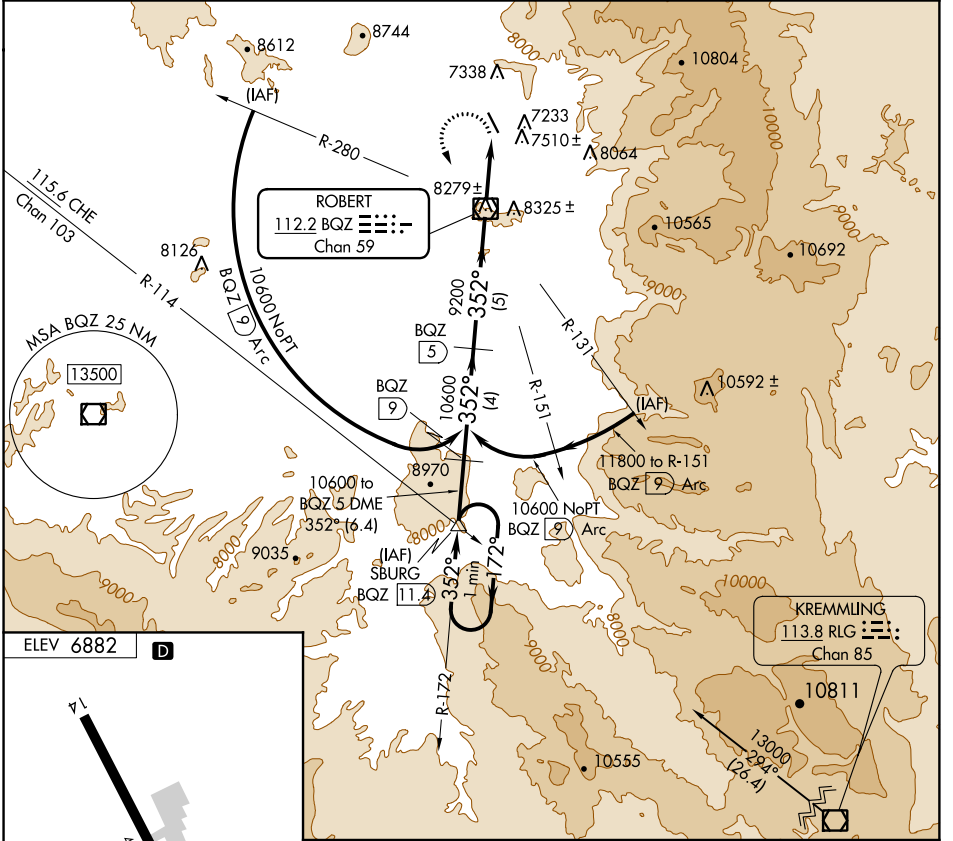

VOR/DME BQZ 112.2 Chan 59	APP CRS 352°	Rwy Idg TDZE Apt Elev N/A N/A 6882
---	------------------------	--

VOR/DME-C

STEAMBOAT SPRINGS/BOB ADAMS FIELD (SBS)

⚠ Obtain local altimeter setting on CTAF; when not received, procedure not authorized.
⚠ NA Procedure not authorized at night.
⚠ -32°C Circling not authorized northeast of Rwy 14 and 32.

MISSED APPROACH: Climbing left turn to 12100 direct BQZ VOR/DME then via BQZ VOR/DME R-172 to SBURG INT and hold.

AWOS-3 118.325	DENVER CENTER 120.475 235.975	UNICOM ★ 122.8 (CTAF) 0
--------------------------	---	-----------------------------------

CATEGORY	A	B	C	D
CIRCLING	8140-1¼ 1258 (1300-1¼)	8140-1½ 1258 (1300-1½)	NA	

SW-1, 21 MAY 2020 to 18 JUN 2020

SW-1, 21 MAY 2020 to 18 JUN 2020