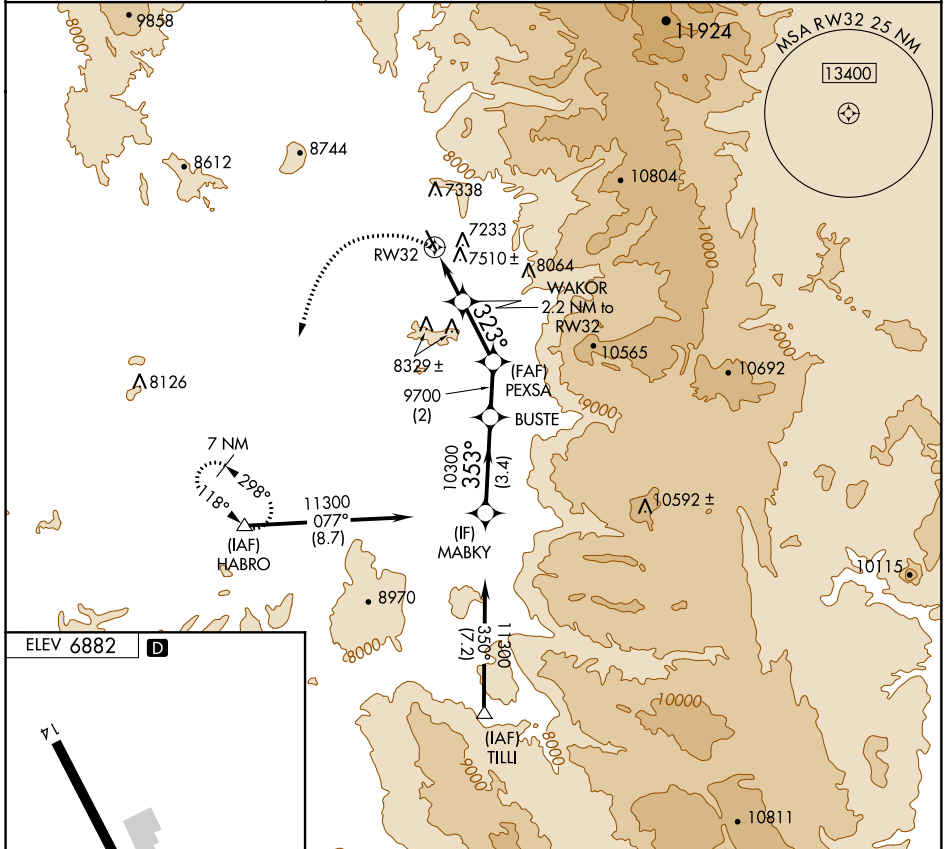

RNAV (GPS)-E

STEAMBOAT SPRINGS/BOB ADAMS FIELD (SBS)

APP CRS 323°	Rwy Idg TDZE Apt Elev N/A N/A 6882
------------------------	--

⚠ Circling NA northeast of Rwy 14-32.
⚠ NA DME/DME RNP-0.3 NA.
⚠ -32°C When local altimeter setting not received, use Yampa Valley altimeter setting and increase all MDA 80 feet.

MISSED APPROACH: Climbing left turn to 11300 direct HABRO and hold, continue climb-in-hold to 11300.

AWOS-3 118.325	DENVER CENTER 120.475 235.975	UNICOM ★ 122.8 (CTAF) 0
--------------------------	---	-----------------------------------

11300	HABRO	VGSI and descent angles not coincident.	MABKY
		WAKOR 2.2 NM to RW32	
		PEXSA	
		BUSTE	
		9700	11300
		8740	Procedure Turn NA
		7.75° TCH 40	
		323°	353°
		2.2 NM	2.4 NM
		2 NM	3.4 NM
CATEGORY	A	B	C
C CIRCLING	8140-1¼ 1258 (1300-1¼)	8140-1½ 1258 (1300-1½)	NA

SW-1, 21 MAY 2020 to 18 JUN 2020

SW-1, 21 MAY 2020 to 18 JUN 2020