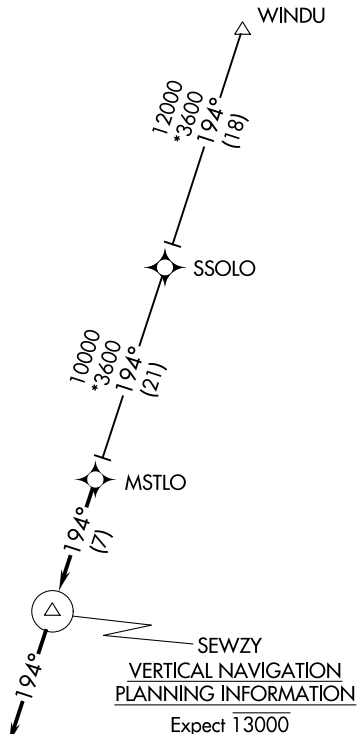

# MSTLO THREE ARRIVAL (RNAV)

AUSTIN, TEXAS

AUSTIN APP CON  
 127.225 317.65  
 GEORGETOWN MUNI ATIS  
 118.6  
 SAN MARCOS RGNL ATIS  
 120.825  
 AUSTIN EXECUTIVE AWOS-3  
 118.825

- NOTE: RADAR required.
- NOTE: RNAV 1.
- NOTE: DME/DME/IRU or GPS required.
- NOTE: Turbojet and turboprop aircraft only.

GEORGETOWN MUNI

LAGO VISTA TX-RUSTY ALLEN

LAKEWAY AIRPARK

TAYLOR MUNI

AUSTIN EXECUTIVE

SAN MARCOS RGNL

NOTE: Chart not to scale.

## ARRIVAL ROUTE DESCRIPTION

SSOLO TRANSITION (SSOLO.MSTLO3)  
WINDU TRANSITION (WINDU.MSTLO3)

LANDING ALL AIRPORTS: From MSTLO on track 194° to SEWZY, then on track 194°. Expect RADAR vectors to final approach course.