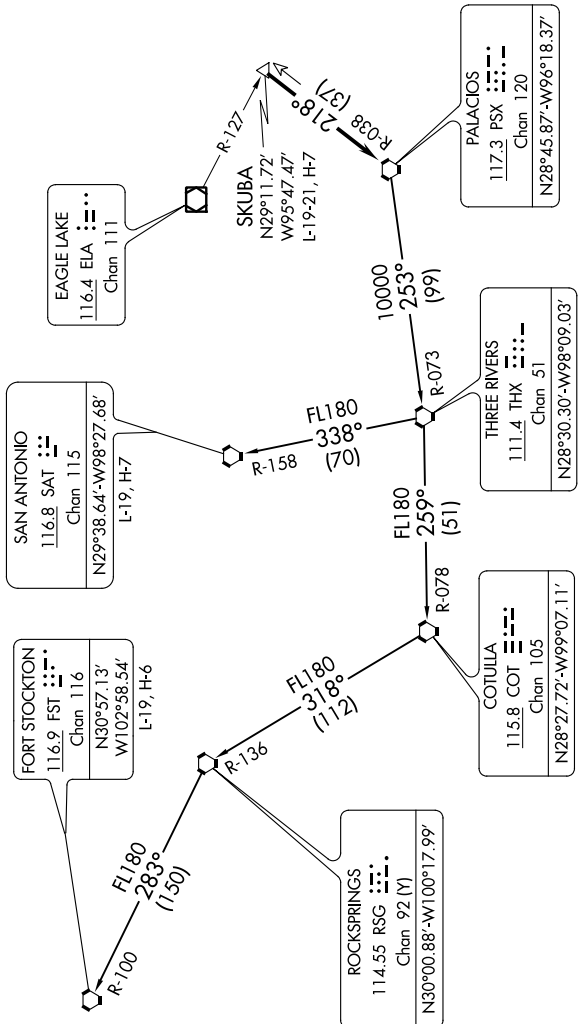

PALACIOS ONE DEPARTURE

SC-5, 21 MAY 2020 to 18 JUN 2020

**TOP ALTITUDE:
ASSIGNED BY ATC**

CTAF
122.8
HOUSTON DEP CON
134.45 281.4

TAKEOFF MINIMUMS

Rwy 14: 300-1 or standard with a minimum climb of 420' per NM to 300.
Rwy 32: Standard.

(NARRATIVE ON FOLLOWING PAGE)

NOTE: RADAR required.
NOTE: Chart not to scale.

PALACIOS ONE DEPARTURE

SC-5, 21 MAY 2020 to 18 JUN 2020