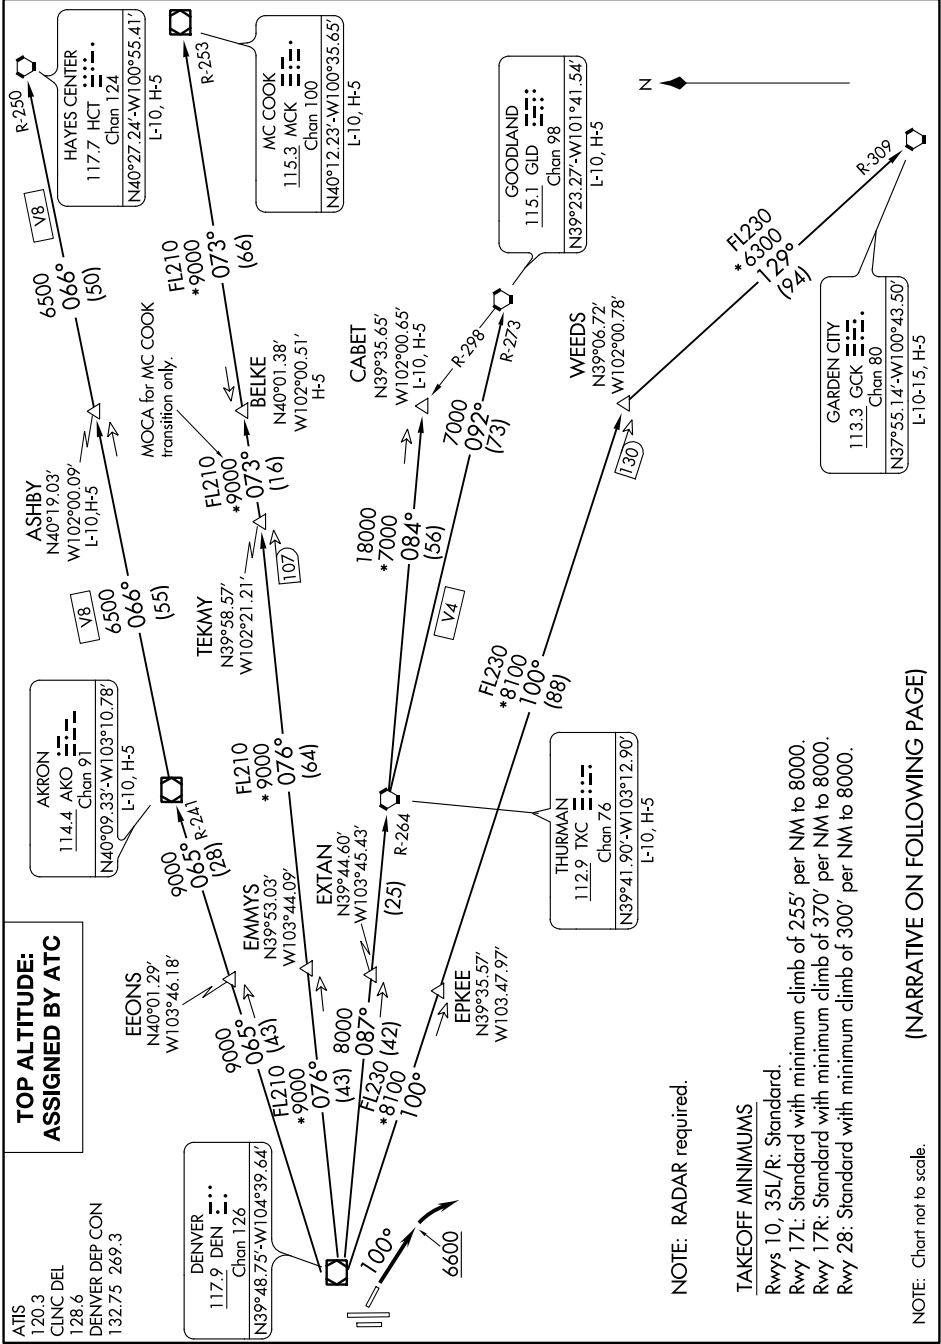

# PLAINS ONE DEPARTURE

AL-5715 (FAA)

CENTENNIAL (APA)  
DENVER, COLORADO

SW-1, 21 MAY 2020 to 18 JUN 2020

TAKEOFF MINIMUMS

- Rwys 10, 35L/R: Standard
- Rwy 17L: Standard with minimum climb of 255' per NM to 8000.
- Rwy 17R: Standard with minimum climb of 370' per NM to 8000.
- Rwy 28: Standard with minimum climb of 300' per NM to 8000.

NOTE: Chart not to scale.

(NARRATIVE ON FOLLOWING PAGE)

SW-1, 21 MAY 2020 to 18 JUN 2020

# PLAINS ONE DEPARTURE

DENVER, COLORADO  
CENTENNIAL (APA)