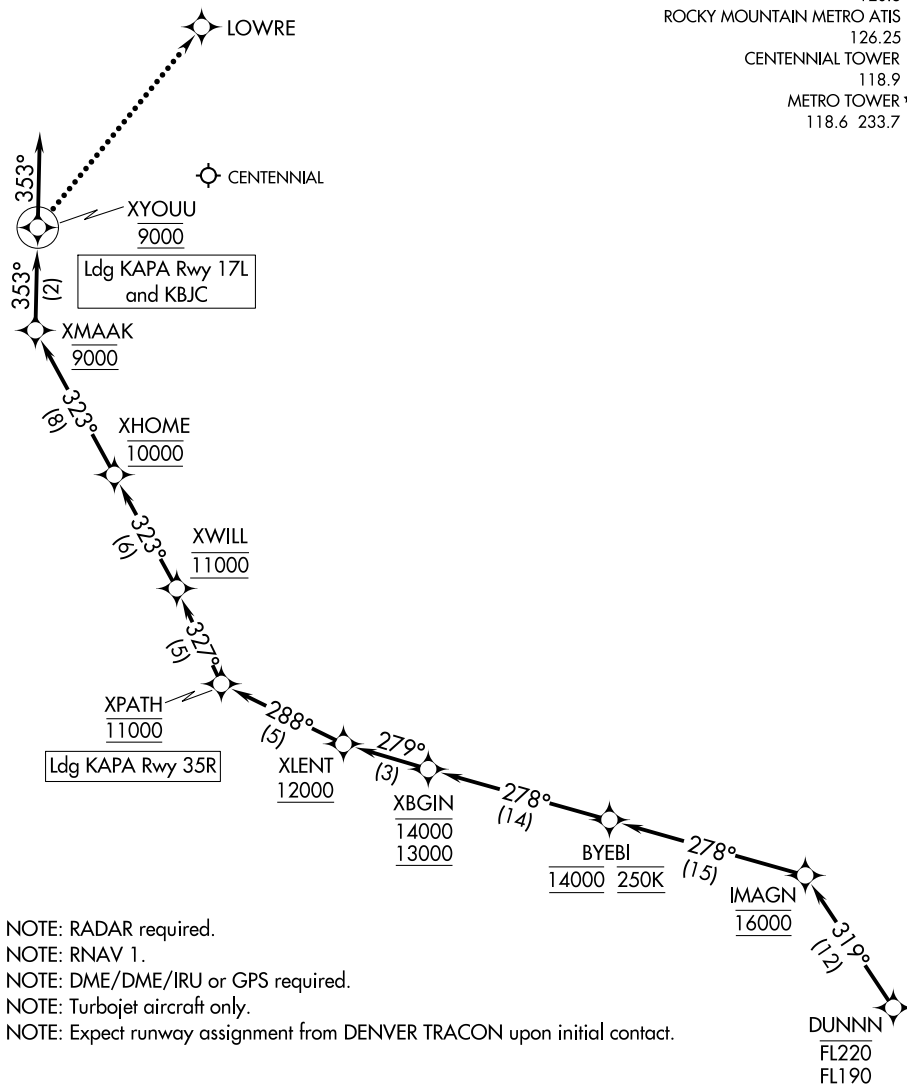

DUNNN THREE ARRIVAL (RNAV) Arrival Routes

DENVER, COLORADO

ROCKY MOUNTAIN METROPOLITAN

- DENVER CENTER 133.4 377.175
- DENVER APP CON 128.45 251.075
- SPRINGS APP CON 124.0 257.875
- CENTENNIAL ATIS 120.3
- ROCKY MOUNTAIN METRO ATIS 126.25
- CENTENNIAL TOWER 118.9
- METRO TOWER ★ 118.6 233.7

SW-1, 21 MAY 2020 to 18 JUN 2020

SW-1, 21 MAY 2020 to 18 JUN 2020

- NOTE: RADAR required.
- NOTE: RNAV 1.
- NOTE: DME/DME/IRU or GPS required.
- NOTE: Turbojet aircraft only.
- NOTE: Expect runway assignment from DENVER TRACON upon initial contact.

NOTE: Chart not to scale.

(NARRATIVE ON FOLLOWING PAGE)