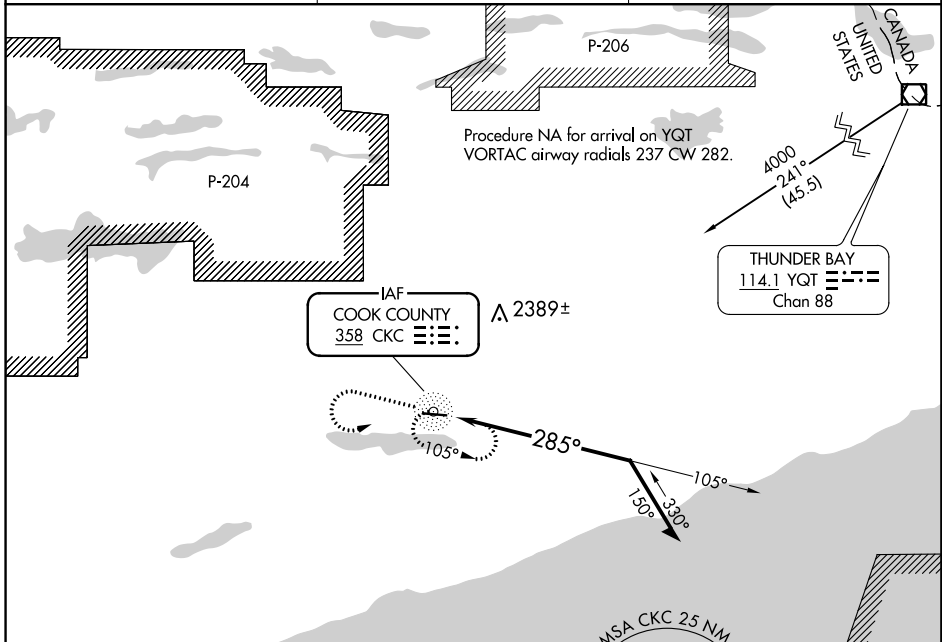

NDB CKC 358	APP CRS 285°	Rwy Idg TDZE Apt Elev	5002 1797 1803
-----------------------	------------------------	-----------------------------	---

NDB RWY 28

GRAND MARAIS/COOK COUNTY (CKC)

NA Circling Rwy 10 NA at night. Rwy 28 helicopter visibility reduction below ¼ SM NA.
-30°C

MISSED APPROACH: Climb to 3000 then climbing left turn to 3500 direct CKC NDB and hold.

AWOS-3 119.925	MINNEAPOLIS CENTER 127.9 281.45	UNICOM 122.8 (CTAF)
--------------------------	---	-------------------------------

ELEV 1803	TDZE 1797
-----------	-----------

CATEGORY	A	B	C	D
S-28	2420-1	623 (700-1)	2420-1¾	623 (700-1¾)
C CIRCLING	2420-1	617 (700-1)	2420-1¾ 617 (700-1¾)	2620-2¾ 817 (900-2¾)

NC-1, 21 MAY 2020 to 18 JUN 2020