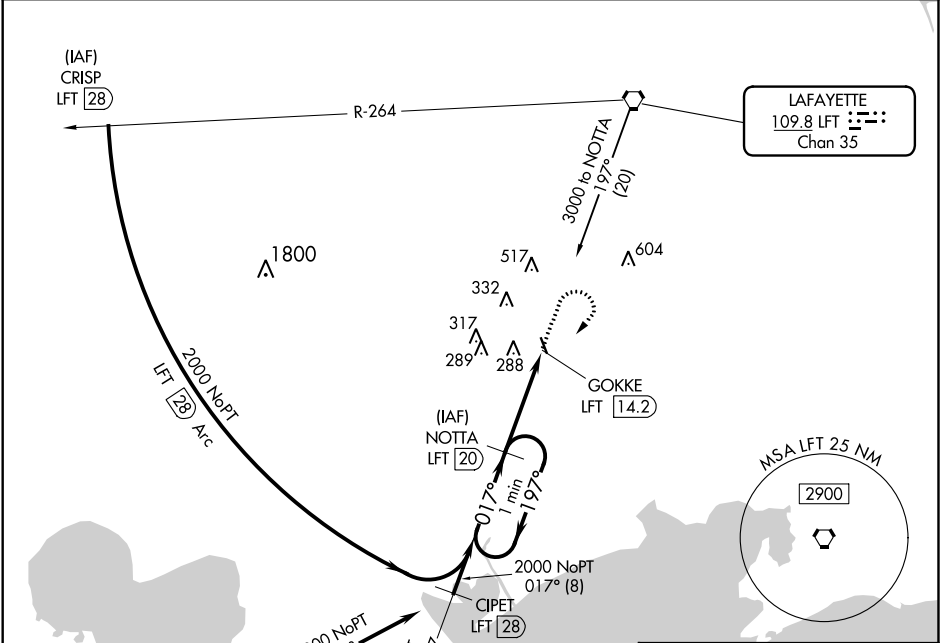

VORTAC LFT <b>109.8</b> Chan <b>35</b>	APP CRS <b>017°</b>	Rwy Idg TDZE Apt Elev <b>N/A</b> <b>N/A</b> <b>15</b>
--	------------------------	--

# VOR/DME-B

ABBEVILLE CHRIS CRUSTA MEMORIAL (1Y A)

<p><b>▽</b> NA</p> <p>When local altimeter setting not received, use New Iberia altimeter setting and increase all MDA 40 feet.</p>	<p>MISSED APPROACH: Climb to 1000, then climbing right turn to 2000 via LFT R-197 to NOTTA/LFT 20 DME and hold.</p>
---	---

AWOS-3 <b>118.875</b>	LAFAYETTE APP CON ★ <b>121.1 268.7</b>	GCO <b>135.075</b>	UNICOM <b>122.8</b> (CTAF) <b>0</b>
--------------------------	---	-----------------------	--

SC-4, 21 MAY 2020 to 18 JUN 2020

SC-4, 21 MAY 2020 to 18 JUN 2020

CATEGORY	A	B	C	D
CIRCLING	600-1	584 (600-1)	620-1¾ 604 (700-1¾)	NA