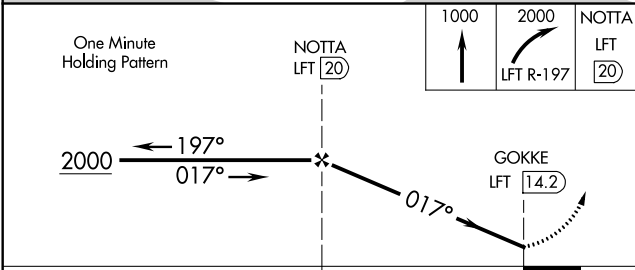

CATEGORY	A	B	C	D
CIRCLING	600-1	584 (600-1)	620-1¾ 604 (700-1¾)	NA