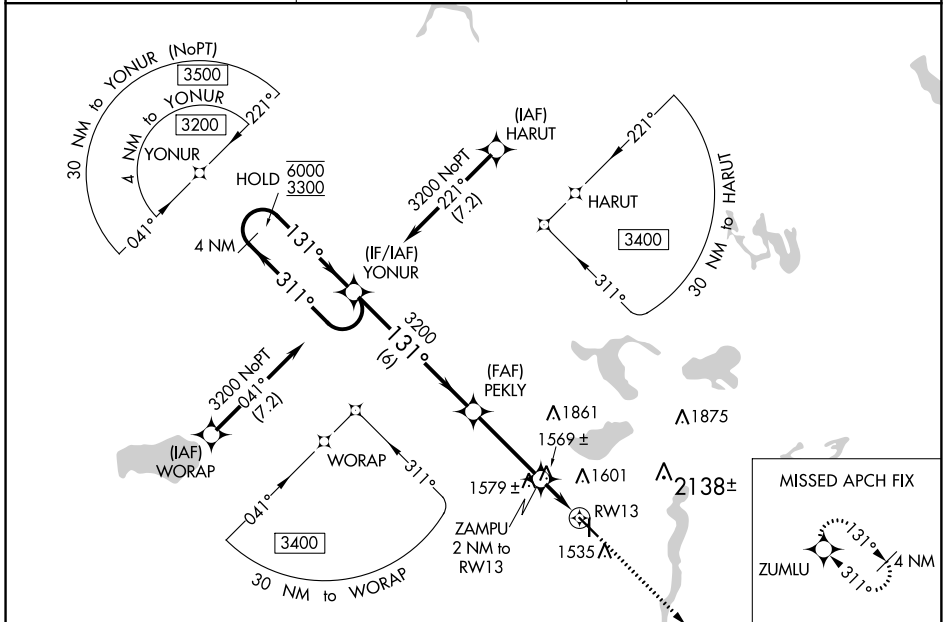

WAAS CH 86925 W13A	APP CRS 131°	Rwy Idg TDZE Apt Elev	5497 1445 1445
--	------------------------	-----------------------------	---

RNAV (GPS) RWY 13

PARK RAPIDS MUNI-KONSHOK FIELD (PKD)

RNP APCH.	MISSED APPROACH: Climb to 3200 direct ZUMLU and hold.
<p>▼ Circling Rwy 18, 36 NA at night.</p> <p>▲ Rwy 13 helicopter visibility reduction below ¼ SM NA.</p>	

ASOS 110.6	MINNEAPOLIS CENTER 134.75 251.1	UNICOM 123.0 (CTAF) 0
----------------------	---	---------------------------------

ELEV 1445	TDZE 1445
-----------	-----------

CATEGORY	A	B	C	D
LP MDA	1820-1		375 (400-1)	
LNAV MDA	1840-1 395 (400-1)		1840-1½ 395 (400-1½)	
◻ CIRCLING	1900-1 455 (500-1)	1980-1 535 (600-1)	2000-1½ 555 (600-1½)	2500-3 1055 (1100-3)

HIRL Rwy 13-31 0
MIRL Rwy 18-36 0
REIL Rws 13, 18 and 36 0

NC-1, 21 MAY 2020 to 18 JUN 2020

NC-1, 21 MAY 2020 to 18 JUN 2020