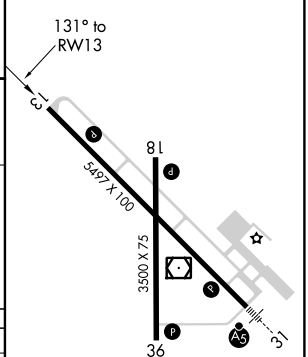

WAAS CH 86925 W13A	APP CRS 131°	Rwy Idg TDZE Apt Elev	5497 1445 1445
--	------------------------	-----------------------------	---

RNAV (GPS) RWY 13

PARK RAPIDS MUNI-KONSHOK FIELD (PKD)

RNP APCH.	MISSED APPROACH: Climb to 3200 direct ZUMLU and hold.
<p>▼ Circling Rwy 18, 36 NA at night.</p> <p>▲ Rwy 13 helicopter visibility reduction below ¼ SM NA.</p>	

ASOS 110.6	MINNEAPOLIS CENTER 134.75 251.1	UNICOM 123.0 (CTAF) 0
----------------------	---	---------------------------------

ELEV 1445	TDZE 1445
-----------	-----------

CATEGORY	A	B	C	D
LP MDA	1820-1		375 (400-1)	
LNAV MDA	1840-1 395 (400-1)		1840-1½ 395 (400-1½)	
◻ CIRCLING	1900-1 455 (500-1)	1980-1 535 (600-1)	2000-1½ 555 (600-1½)	2500-3 1055 (1100-3)

HIRL Rwy 13-31 0
MIRL Rwy 18-36 0
REIL Rws 13, 18 and 36 0

NC-1, 21 MAY 2020 to 18 JUN 2020

NC-1, 21 MAY 2020 to 18 JUN 2020