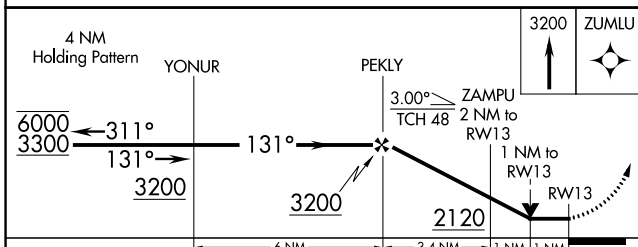

WAAS CH 86925 W13A	APP CRS 131°	Rwy Idg TDZE Apt Elev	5497 1445 1445
--	------------------------	-----------------------------	---

RNAV (GPS) RWY 13

PARK RAPIDS MUNI-KONSHOK FIELD (PKD)

RNP APCH.	MISSED APPROACH: Climb to 3200 direct ZUMLU and hold.
<p>▼ Circling Rwy 18, 36 NA at night.</p> <p>▲ Rwy 13 helicopter visibility reduction below ¼ SM NA.</p>	

ASOS 110.6	MINNEAPOLIS CENTER 134.75 251.1	UNICOM 123.0 (CTAF) 0
----------------------	---	---------------------------------

ELEV 1445	TDZE 1445
-----------	-----------

CATEGORY	A	B	C	D
LP MDA	1820-1		375 (400-1)	
LNAV MDA	1840-1 395 (400-1)		1840-1½ 395 (400-1½)	
◻ CIRCLING	1900-1 455 (500-1)	1980-1 535 (600-1)	2000-1½ 555 (600-1½)	2500-3 1055 (1100-3)