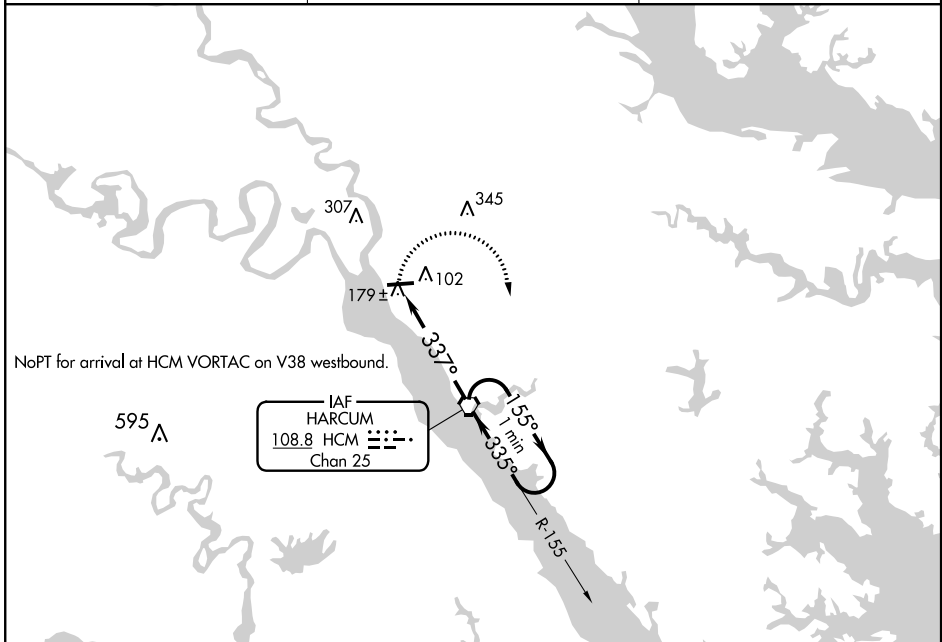

VORTAC HCM 108.8 Chan 25	APP CRS 337°	Rwy Idg TDZE Apt Elev	N/A N/A 20
--	------------------------	-----------------------------	---------------------------------------

VOR-A

MIDDLE PENINSULA RGNL (F'YJ)

⚠ When local altimeter setting not received, use Newport News altimeter setting and increase all MDA 80 feet.

⚠ MISSED APPROACH: Climbing right turn to 1700 direct HCM VORTAC and hold.

AWOS-3 132.825	POTOMAC APP CON 126.4 282.375	UNICOM 123.0 (CTAF) 0
--------------------------	---	---------------------------------

CATEGORY	A	B	C	D	FAF to MAP 4.8 NM					
	480-1 460 (500-1)	620-1 600 (600-1)		NA	Knots	60	90	120	150	180
C CIRCLING					Min:Sec	4:48	3:12	2:24	1:55	1:36

NE-3, 21 MAY 2020 to 18 JUN 2020

NE-3, 21 MAY 2020 to 18 JUN 2020