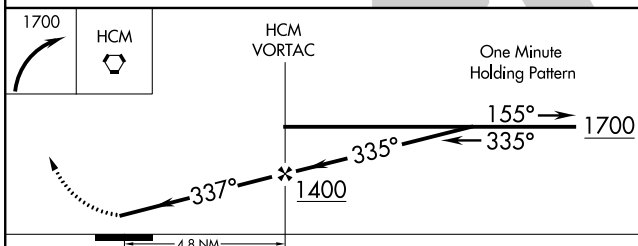

VORTAC HCM 108.8 Chan 25	APP CRS 337°	Rwy Idg TDZE Apt Elev	N/A N/A 20
--	------------------------	-----------------------------	---------------------------------------

VOR-A

MIDDLE PENINSULA RGNL (F'YJ)

⚠ When local altimeter setting not received, use Newport News altimeter setting and increase all MDA 80 feet.

⚠ MISSED APPROACH: Climbing right turn to 1700 direct HCM VORTAC and hold.

AWOS-3 132.825	POTOMAC APP CON 126.4 282.375	UNICOM 123.0 (CTAF) 0
--------------------------	---	---------------------------------

CATEGORY	A	B	C	D	FAF to MAP 4.8 NM					
	480-1 460 (500-1)	620-1 600 (600-1)		NA	Knots	60	90	120	150	180
C CIRCLING					Min:Sec	4:48	3:12	2:24	1:55	1:36

NE-3, 21 MAY 2020 to 18 JUN 2020

NE-3, 21 MAY 2020 to 18 JUN 2020