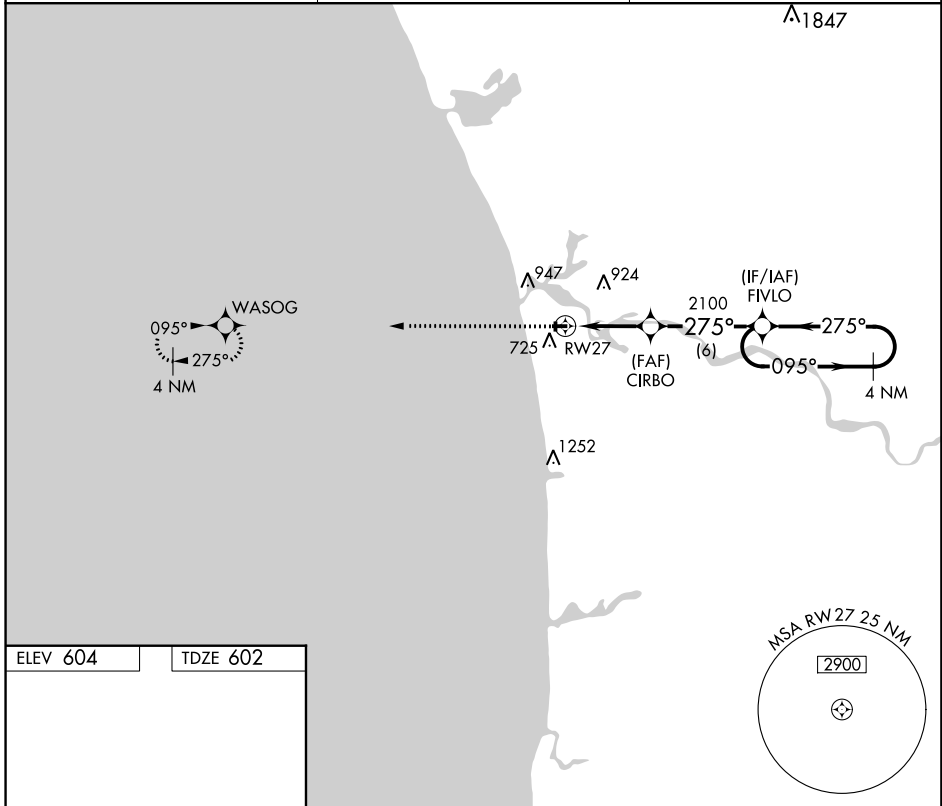

APP CRS <b>275°</b>	Rwy Idg <b>3752</b>
	TDZE <b>602</b>
	Apt Elev <b>604</b>

# RNAV (GPS) RWY 27

GRAND HAVEN MEMORIAL AIRPARK (3GM)

RNP APCH. ▼ ▲ NA	Use Muskegon altimeter setting. Rwy 27 helicopter visibility reduction below 3/4 SM NA. Circling Rwy 18, 36 NA at night.	MISSED APPROACH: Climb to 3000 direct WASOG and hold.
------------------------	--	--

MKG ASOS <b>124.3</b>	GREAT LAKES APP CON* <b>133.825 290.35</b>	UNICOM <b>122.7</b> (CTAF) <b>0</b>
--------------------------	---	--

CATEGORY	A	B	C	D
LNAV MDA	1000-1 398 (400-1)			NA
CIRCLING	1160-1 556 (600-1)	1180-1 576 (600-1)	1180-1½ 576 (600-1½)	NA

EC-1, 21 MAY 2020 to 18 JUN 2020

EC-1, 21 MAY 2020 to 18 JUN 2020