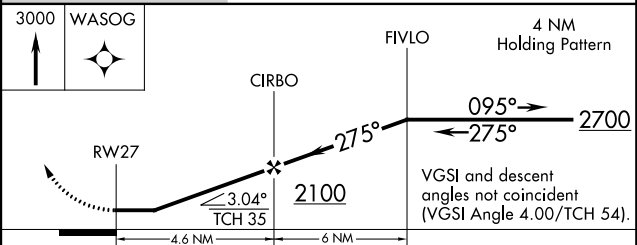

APP CRS 275°	Rwy Idg 3752
	TDZE 602
	Apt Elev 604

RNAV (GPS) RWY 27

GRAND HAVEN MEMORIAL AIRPARK (3GM)

RNP APCH. ▼ ▲ NA	Use Muskegon altimeter setting. Rwy 27 helicopter visibility reduction below 3/4 SM NA. Circling Rwy 18, 36 NA at night.	MISSED APPROACH: Climb to 3000 direct WASOG and hold.

MKG ASOS 124.3	GREAT LAKES APP CON* 133.825 290.35	UNICOM 122.7 (CTAF) 0

CATEGORY	A	B	C	D
LNAV MDA	1000-1 398 (400-1)			NA
CIRCLING	1160-1 556 (600-1)	1180-1 576 (600-1)	1180-1½ 576 (600-1½)	NA

EC-1, 21 MAY 2020 to 18 JUN 2020

EC-1, 21 MAY 2020 to 18 JUN 2020