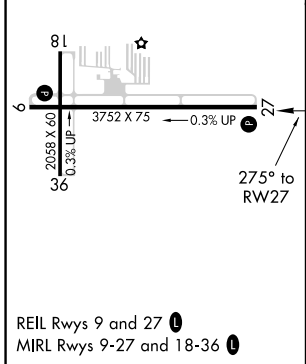

APP CRS 275°	Rwy Idg 3752
	TDZE 602
	Apt Elev 604

RNAV (GPS) RWY 27

GRAND HAVEN MEMORIAL AIRPARK (3GM)

RNP APCH. ▼ ▲ NA	Use Muskegon altimeter setting. Rwy 27 helicopter visibility reduction below 3/4 SM NA. Circling Rwy 18, 36 NA at night.	MISSED APPROACH: Climb to 3000 direct WASOG and hold.

MKG ASOS 124.3	GREAT LAKES APP CON* 133.825 290.35	UNICOM 122.7 (CTAF) 0

CATEGORY	A	B	C	D
LNAV MDA	1000-1 398 (400-1)			NA
CIRCLING	1160-1 556 (600-1)	1180-1 576 (600-1)	1180-1½ 576 (600-1½)	NA

EC-1, 21 MAY 2020 to 18 JUN 2020

EC-1, 21 MAY 2020 to 18 JUN 2020