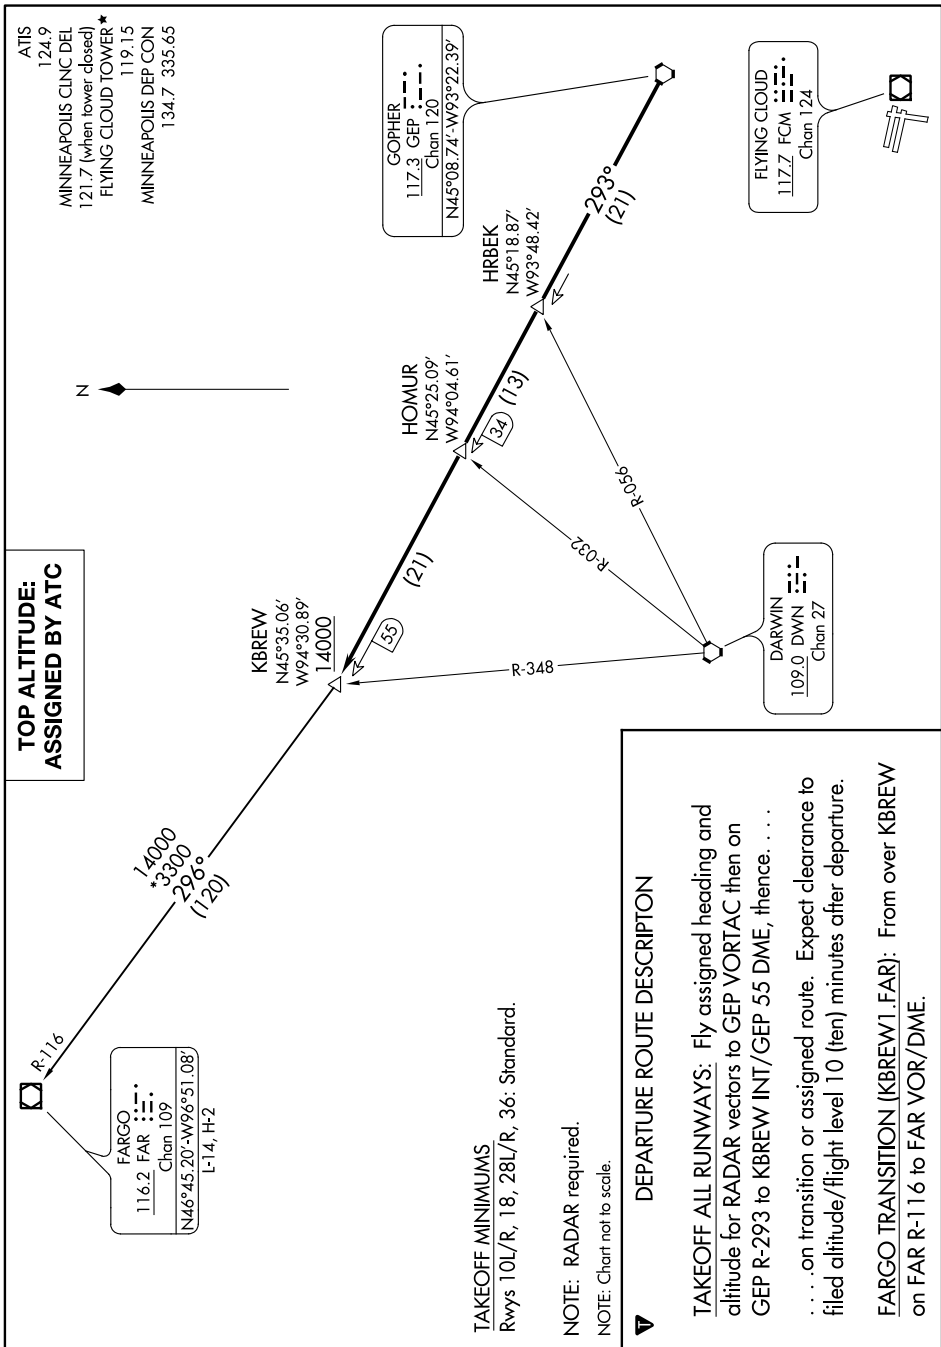

**KBREW ONE DEPARTURE**  
(KBREW1.KBREW) 20086

AL-5094 (FAA)

FLYING CLOUD (FCM)  
MINNEAPOLIS, MINNESOTA

NC-1, 21 MAY 2020 to 18 JUN 2020

**KBREW ONE DEPARTURE**  
(KBREW1.KBREW) 01FEB18

MINNEAPOLIS, MINNESOTA  
FLYING CLOUD (FCM)

NC-1, 21 MAY 2020 to 18 JUN 2020