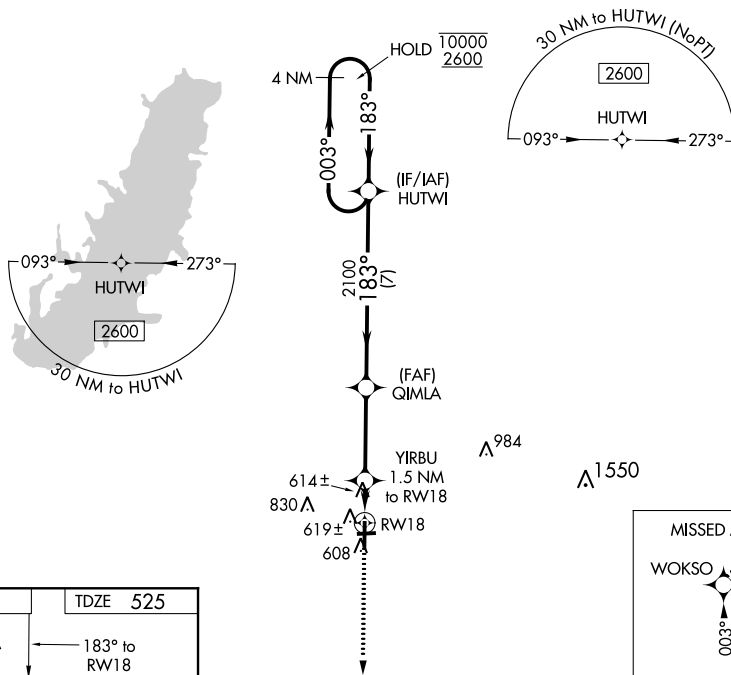

WAAS CH <b>77728</b> <b>W18A</b>	APP CRS <b>183°</b>	Rwy Idg TDZE Apt Elev	<b>5001</b> <b>525</b> <b>534</b>
--	------------------------	-----------------------------	---

# RNAV (GPS) RWY 18

CENTRALIA MUNI (ENL)

RNP APCH.	MISSED APPROACH: Climb to 2600 direct WOKSO and hold.
▼ Rwy 18 helicopter visibility reduction below 3/4 SM NA. Circling Rwy 9, 27 NA at night.	

AWOS-3 <b>121.125</b>	KANSAS CITY CENTER <b>127.7 351.825</b>	UNICOM <b>122.8 (CTAF) 0</b>
--------------------------	--	---------------------------------

EC-3, 21 MAY 2020 to 18 JUN 2020

EC-3, 21 MAY 2020 to 18 JUN 2020

ELEV 534	TDZE 525
MRL Rwy 9-27 and 18-36 0 REL Rwy 18 and 36 0	

CATEGORY	A	B	C	D
LP MDA	880-1		355 (400-1)	
LNAV MDA	900-1		375 (400-1)	
<b>C</b> CIRCLING	980-1 446 (500-1)	1000-1 466 (500-1)	1180-1¾ 646 (700-1¾)	1180-2 646 (700-2)