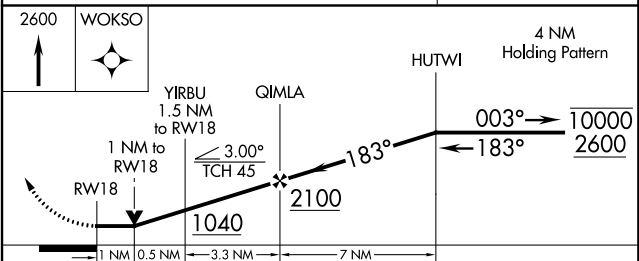

# RNAV (GPS) RWY 18

CENTRALIA MUNI (ENL)

RNP APCH.	MISSED APPROACH: Climb to 2600 direct WOKSO and hold.
▼ Rwy 18 helicopter visibility reduction below 3/4 SM NA. Circling Rwy 9, 27 NA at night.	

AWOS-3 <b>121.125</b>	KANSAS CITY CENTER <b>127.7 351.825</b>	UNICOM <b>122.8 (CTAF) 0</b>
--------------------------	--	---------------------------------

EC-3, 21 MAY 2020 to 18 JUN 2020

EC-3, 21 MAY 2020 to 18 JUN 2020

ELEV 534	TDZE 525
MRL Rwy 9-27 and 18-36 0 REL Rwy 18 and 36 0	

CATEGORY	A	B	C	D
LP MDA	880-1		355 (400-1)	
LNAV MDA	900-1		375 (400-1)	
<b>C</b> CIRCLING	980-1 446 (500-1)	1000-1 466 (500-1)	1180-1¾ 646 (700-1¾)	1180-2 646 (700-2)