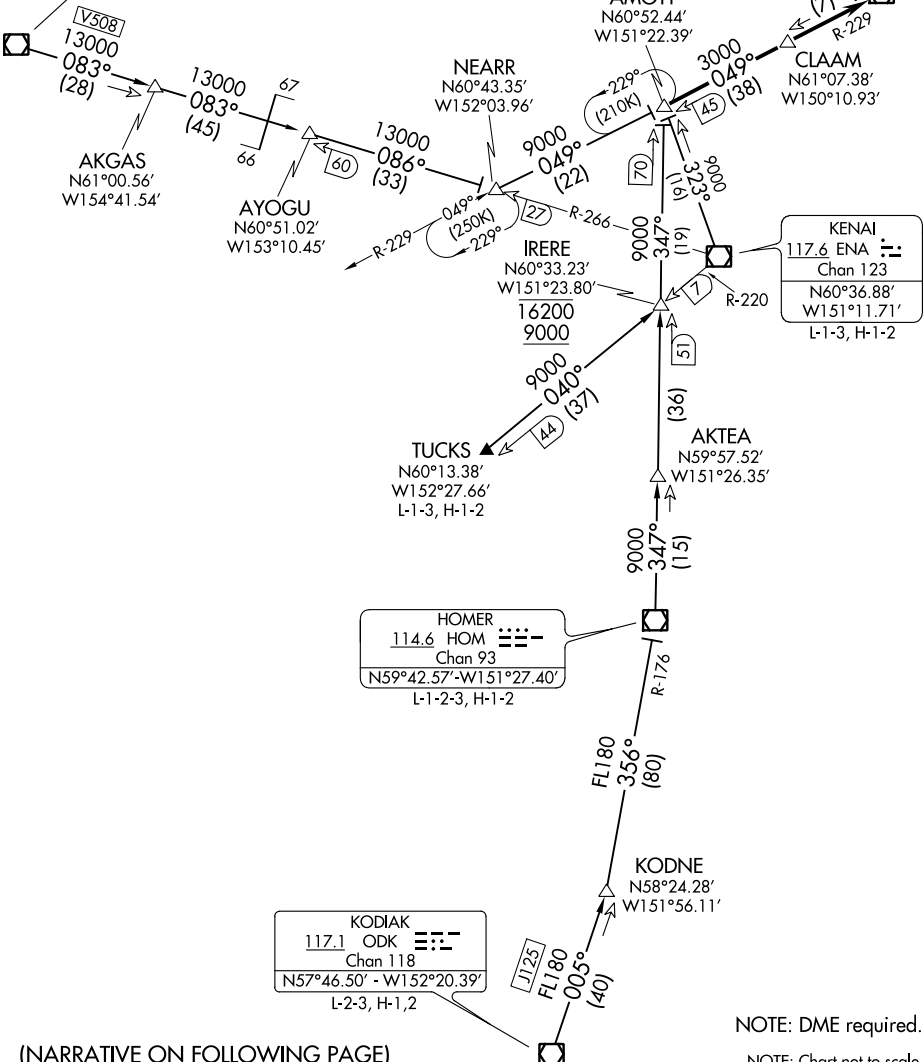

# AMOTT FOUR ARRIVAL

ANCHORAGE APP CON  
 126.4 270.25  
 ANCHORAGE D-ATIS  
 135.5  
 ELMENDORF AFB ATIS \*  
 124.3 273.5  
 MERRILL FIELD ATIS  
 124.25

SPARREVOHN  
 117.2 SQA  
 Chan 119  
 N61°05.91' - W155°38.07'  
 L-3, H-1-2

ANCHORAGE  
 113.15 TED  
 Chan 78 (Y)  
 N61°10.07' - W149°57.61'  
 3000

AK, 21 MAY 2020 to 16 JUL 2020

AK, 21 MAY 2020 to 16 JUL 2020

(NARRATIVE ON FOLLOWING PAGE)

NOTE: DME required.

NOTE: Chart not to scale.

# AMOTT FOUR ARRIVAL