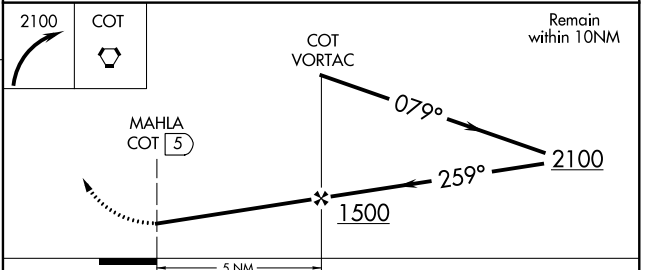

VORTAC COT 115.8 Chan 105	APP CRS 259°	Rwy Idg TDZE Apt Elev	N/A N/A 474
---	------------------------	-----------------------------	--

VOR-A
COTULLA-LA SALLE COUNTY (COT)

▽ If local altimeter setting not received, use Pleasanton
▲ Muni altimeter setting and increase all MDAs 120 feet.

MISSED APPROACH: Climbing right turn to 2100 direct COT VORTAC and hold.

ASOS 118.325	HOUSTON CENTER 134.6 322.5	UNICOM 122.7 (CTAF) 0
------------------------	--------------------------------------	---------------------------------

FAF to MAP 5 NM					
Knots	60	90	120	150	180
Min:Sec	5:00	3:20	2:30	2:00	1:40
CATEGORY	A	B	C	D	
CIRCLING	900-1 426 (500-1)	940-1 466 (500-1)	940-1½ 466 (500-1½)	NA	

SC-3, 21 MAY 2020 to 18 JUN 2020

SC-3, 21 MAY 2020 to 18 JUN 2020