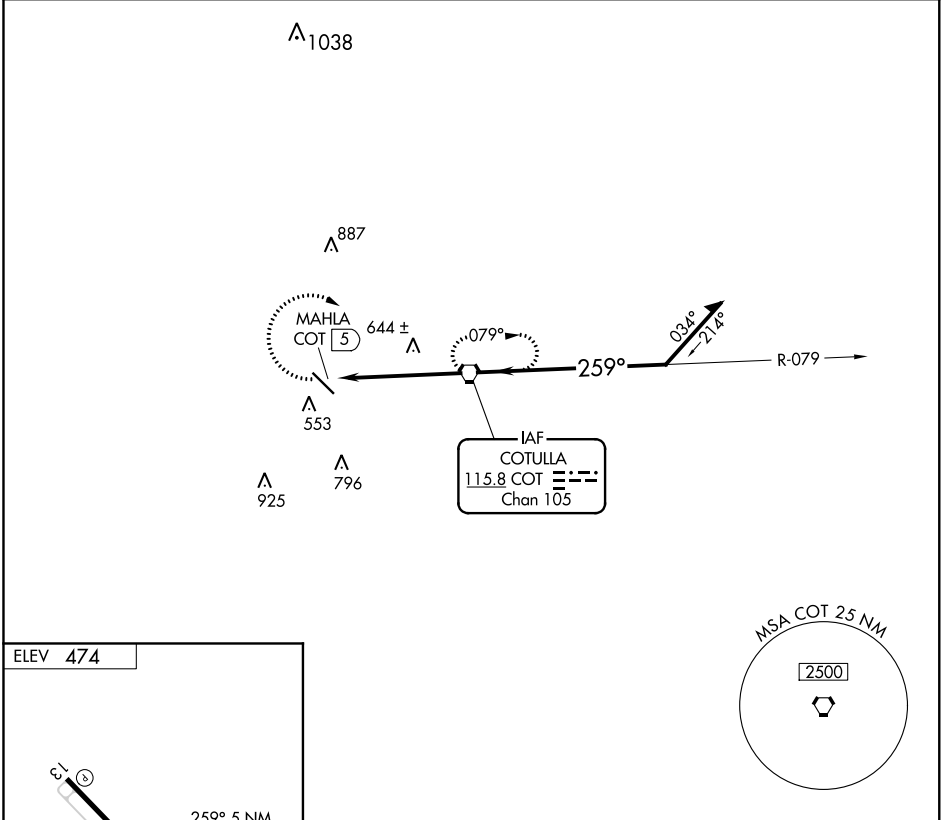

VORTAC COT 115.8 Chan 105	APP CRS 259°	Rwy Idg TDZE Apt Elev	N/A N/A 474
---	------------------------	-----------------------------	--

VOR-A
COTULLA-LA SALLE COUNTY (COT)

▽ If local altimeter setting not received, use Pleasanton
▲ Muni altimeter setting and increase all MDAs 120 feet.

MISSED APPROACH: Climbing right turn to 2100 direct COT VORTAC and hold.

ASOS 118.325	HOUSTON CENTER 134.6 322.5	UNICOM 122.7 (CTAF) 0
------------------------	--------------------------------------	---------------------------------

FAF to MAP 5 NM					
Knots	60	90	120	150	180
Min:Sec	5:00	3:20	2:30	2:00	1:40
CATEGORY	A	B	C	D	
CIRCLING	900-1 426 (500-1)	940-1 466 (500-1)	940-1½ 466 (500-1½)	NA	

SC-3, 21 MAY 2020 to 18 JUN 2020

SC-3, 21 MAY 2020 to 18 JUN 2020