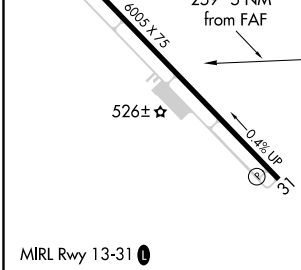

VORTAC COT 115.8 Chan 105	APP CRS 259°	Rwy Idg TDZE Apt Elev	N/A N/A 474
---	------------------------	-----------------------------	--

VOR-A
COTULLA-LA SALLE COUNTY (COT)

▽ If local altimeter setting not received, use Pleasanton
▲ Muni altimeter setting and increase all MDAs 120 feet.

MISSED APPROACH: Climbing right turn to 2100 direct COT VORTAC and hold.

ASOS 118.325	HOUSTON CENTER 134.6 322.5	UNICOM 122.7 (CTAF) 0
------------------------	--------------------------------------	---------------------------------

FAF to MAP 5 NM					
Knots	60	90	120	150	180
Min:Sec	5:00	3:20	2:30	2:00	1:40
CATEGORY	A	B	C	D	
CIRCLING	900-1 426 (500-1)	940-1 466 (500-1)	940-1½ 466 (500-1½)	NA	

SC-3, 21 MAY 2020 to 18 JUN 2020

SC-3, 21 MAY 2020 to 18 JUN 2020