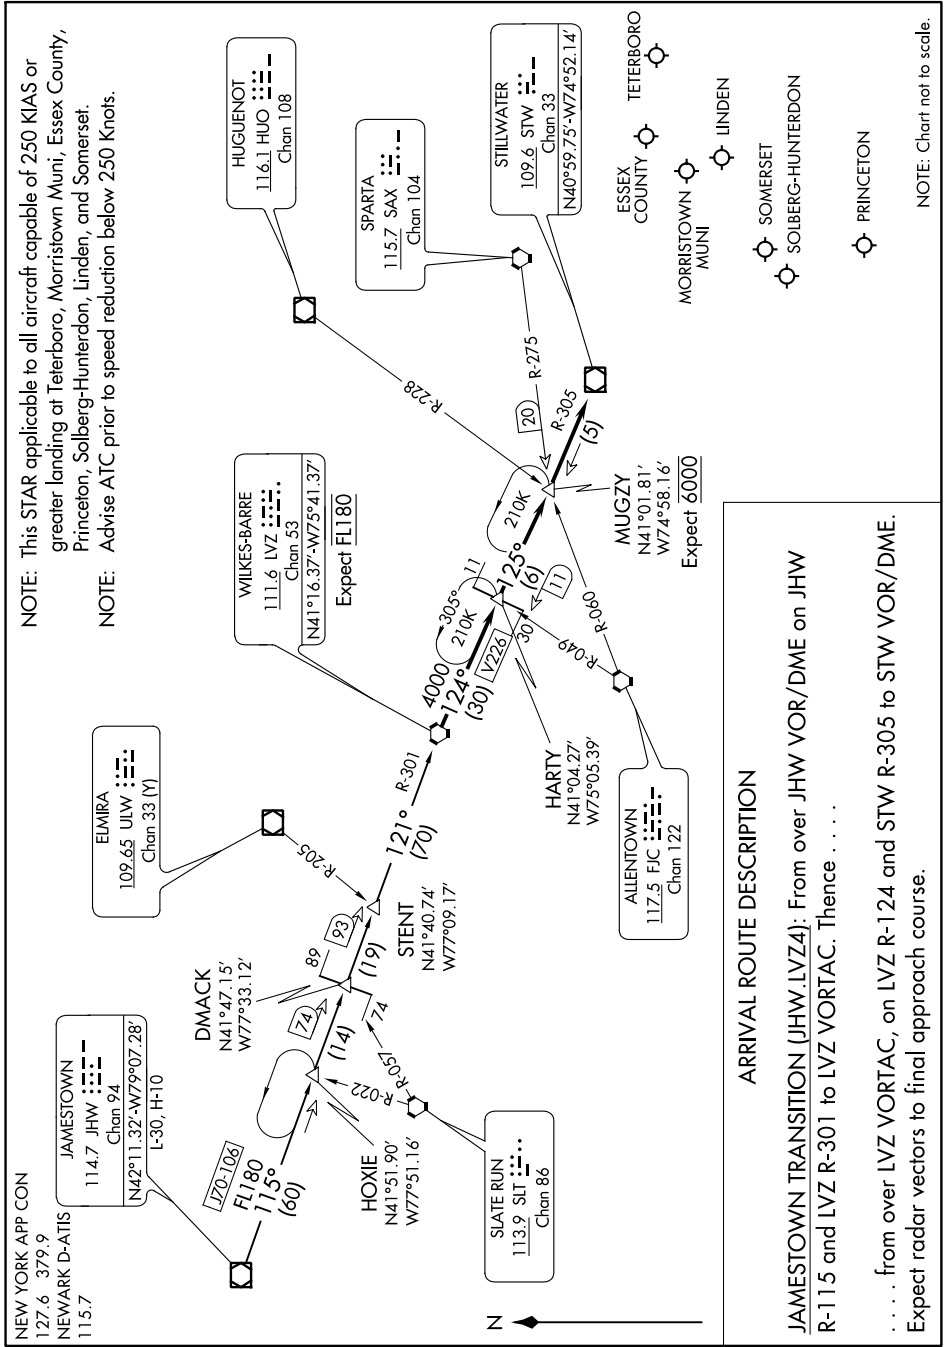

WILKES-BARRE FOUR ARRIVAL

TETERBORO, NEW JERSEY

NE-2, 21 MAY 2020 to 18 JUN 2020

NOTE: This STAR applicable to all aircraft capable of 250 KIAS or greater landing at Teterboro, Morristown Muni, Essex County, Princeton, Solberg-Hunterdon, Linden, and Somerset.

NOTE: Advise ATC prior to speed reduction below 250 Knots.

WILKES-BARRE FOUR ARRIVAL

TETERBORO, NEW JERSEY

NE-2, 21 MAY 2020 to 18 JUN 2020