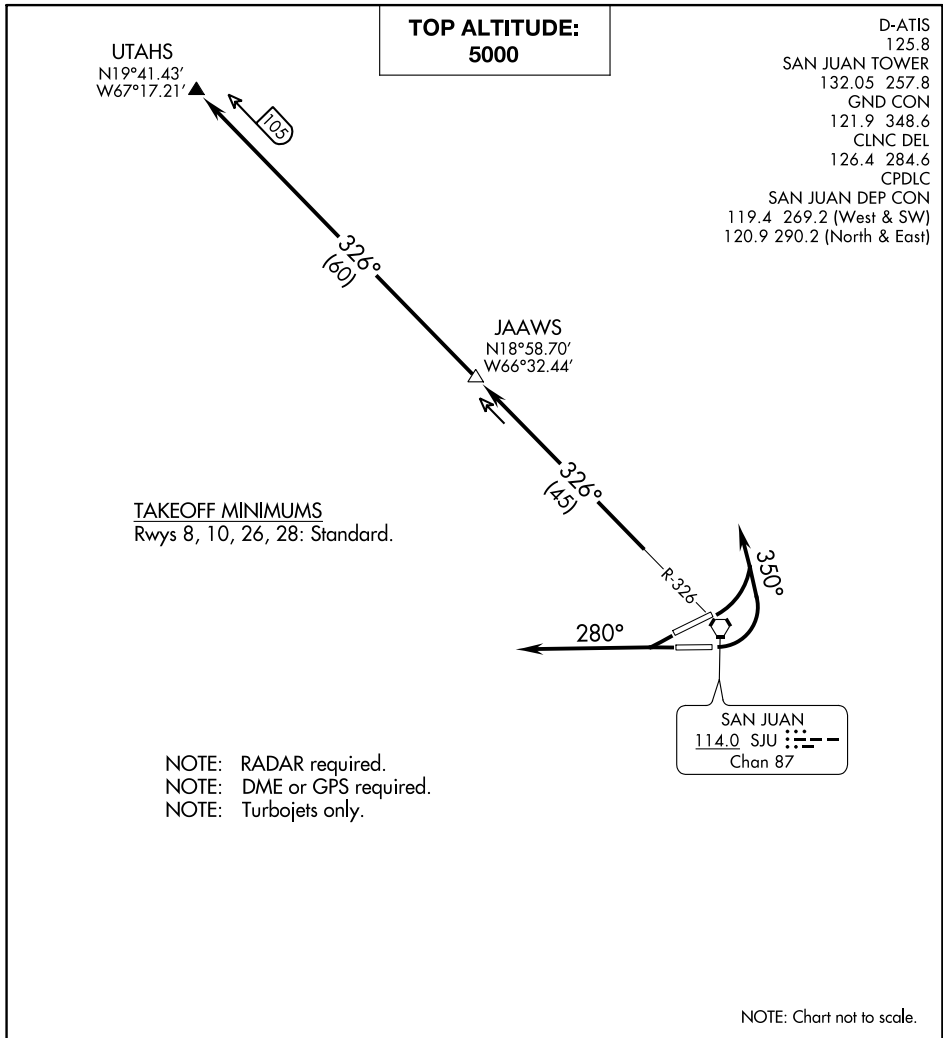

# JAAWS TWO DEPARTURE

AL-784 (FAA)

LUIS MUNOZ MARIN INTL (SJU)(TJSJ)

SAN JUAN, PUERTO RICO

SE-3, 21 MAY 2020 to 18 JUN 2020

SE-3, 21 MAY 2020 to 18 JUN 2020

## DEPARTURE ROUTE DESCRIPTION

TAKEOFF RUNWAYS 8, 10: Climbing left turn heading 350° for RADAR vector to intercept SJU VORTAC R-326 to UTAHS. Thence. . . .

TAKEOFF RUNWAYS 26, 28: Climb heading 280° for RADAR vector to intercept SJU VORTAC R-326 to UTAHS. Thence. . . .

. . . .maintain 5000 unless assigned lower altitude. Expect clearance to FL280, or requested altitude if lower, ten minutes after departure.

# JAAWS TWO DEPARTURE