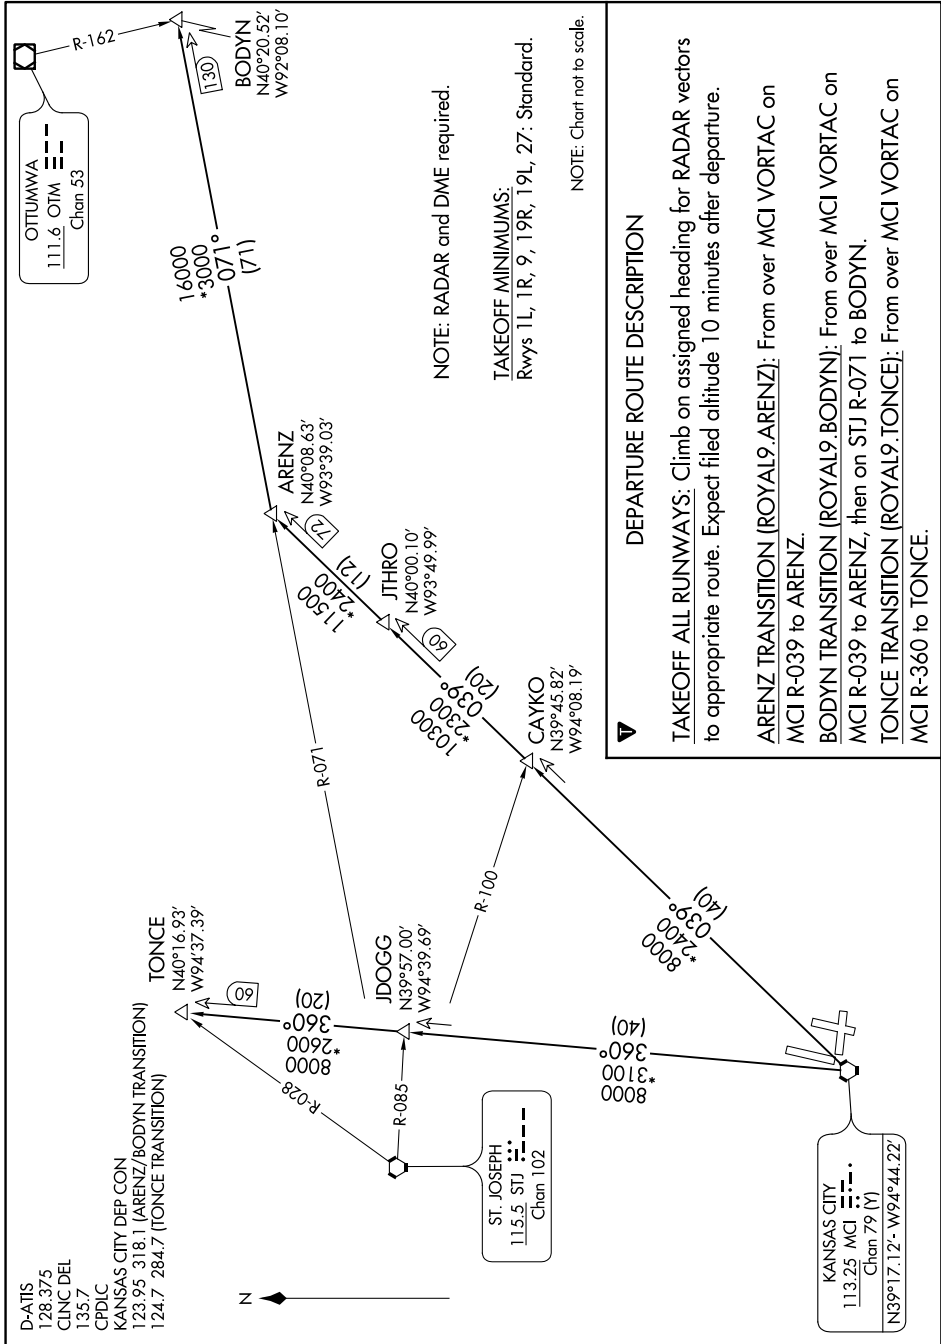

ROYAL NINE DEPARTURE

AL-780 (FAA)

KANSAS CITY INTL (MCI)
KANSAS CITY, MISSOURI

NC-3, 21 MAY 2020 to 18 JUN 2020

NC-3, 21 MAY 2020 to 18 JUN 2020