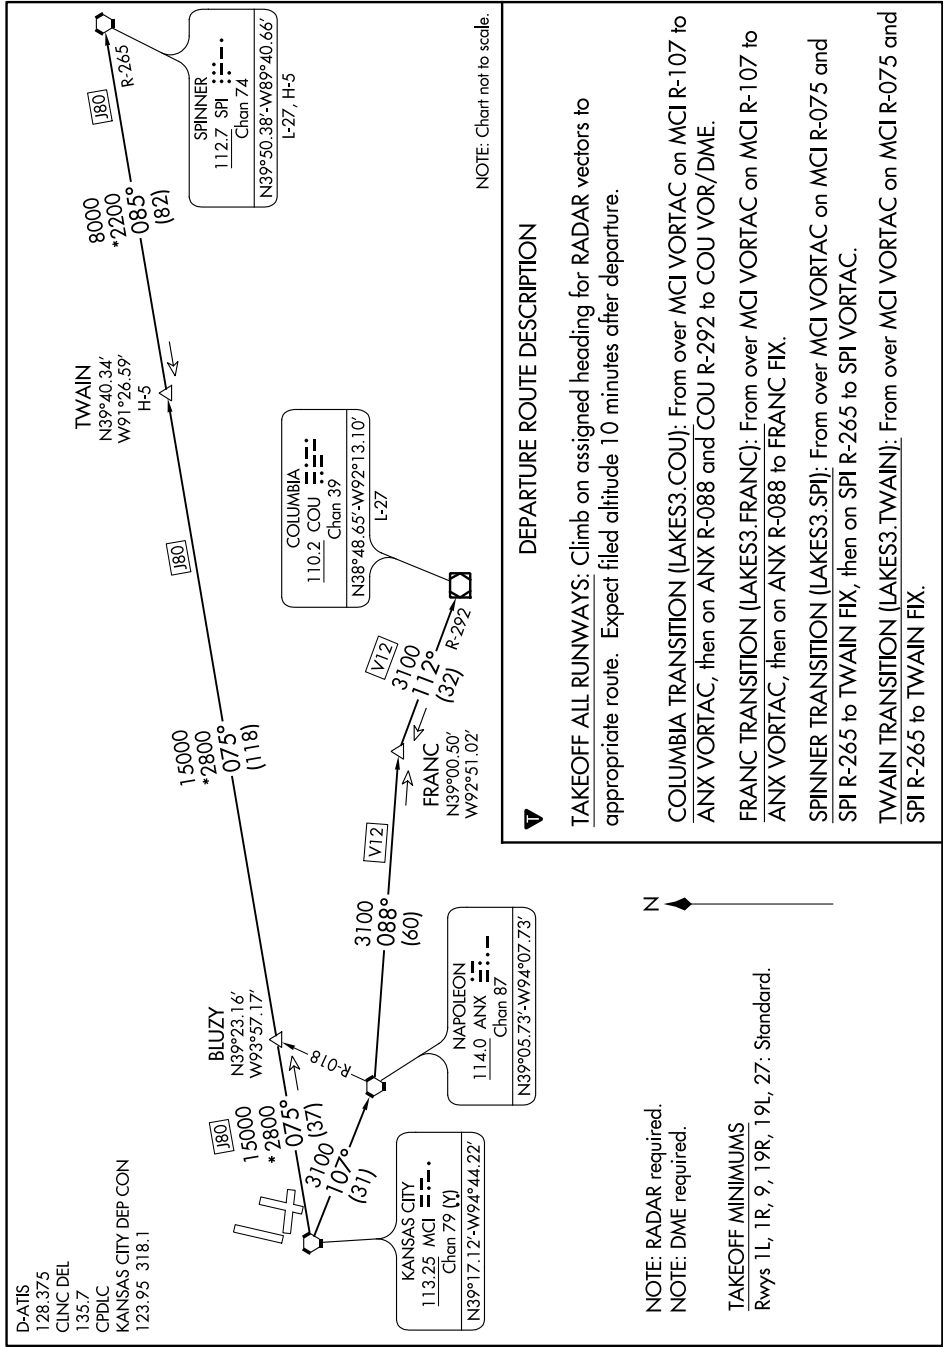

LAKES THREE DEPARTURE

AL-780 (FAA)

KANSAS CITY INTL (MCI)
KANSAS CITY, MISSOURI

NC-3, 21 MAY 2020 to 18 JUN 2020

LAKES THREE DEPARTURE

KANSAS CITY, MISSOURI
KANSAS CITY INTL (MCI)

NC-3, 21 MAY 2020 to 18 JUN 2020