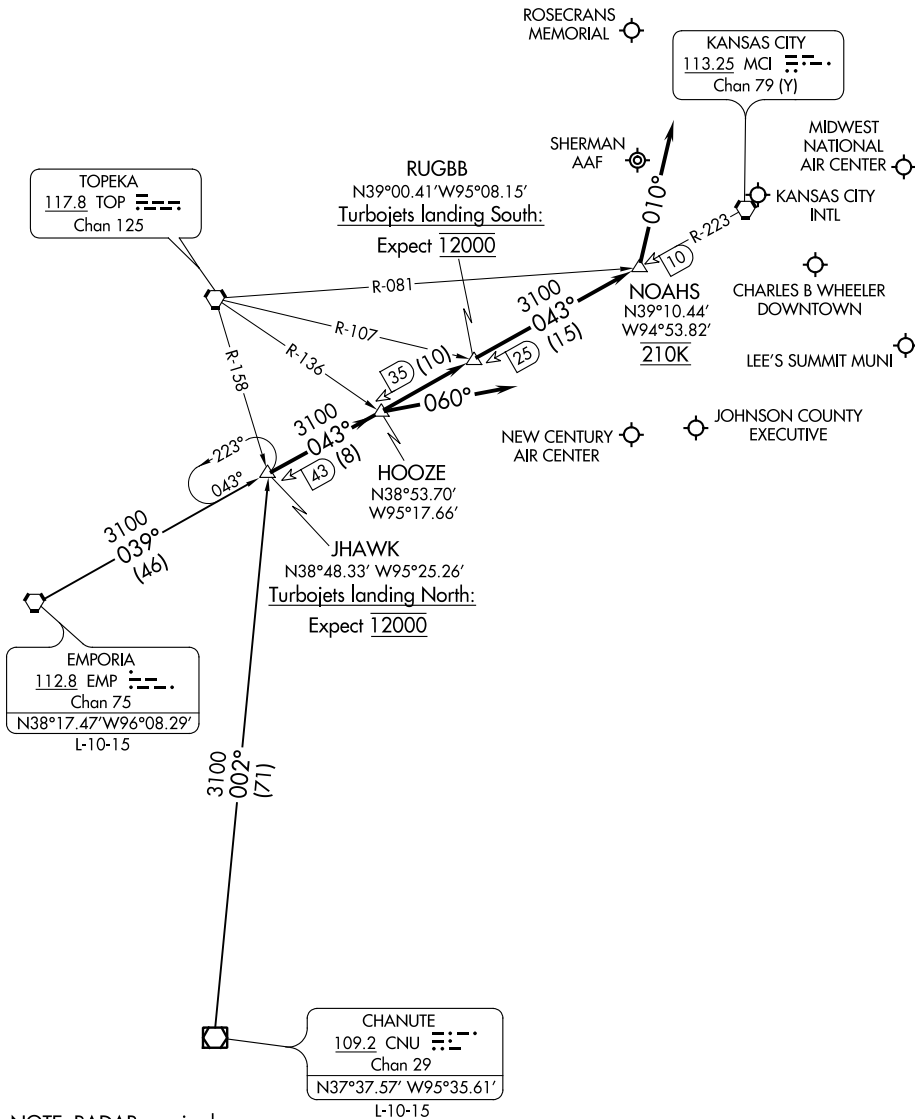

KANSAS CITY INTL D-ATIS
128.375
KANSAS CITY APP CON
120.95 318.1

NC-3, 21 MAY 2020 to 18 JUN 2020

NC-3, 21 MAY 2020 to 18 JUN 2020

NOTE: RADAR required.
NOTE: Chart not to scale.

(NARRATIVE ON FOLLOWING PAGE)