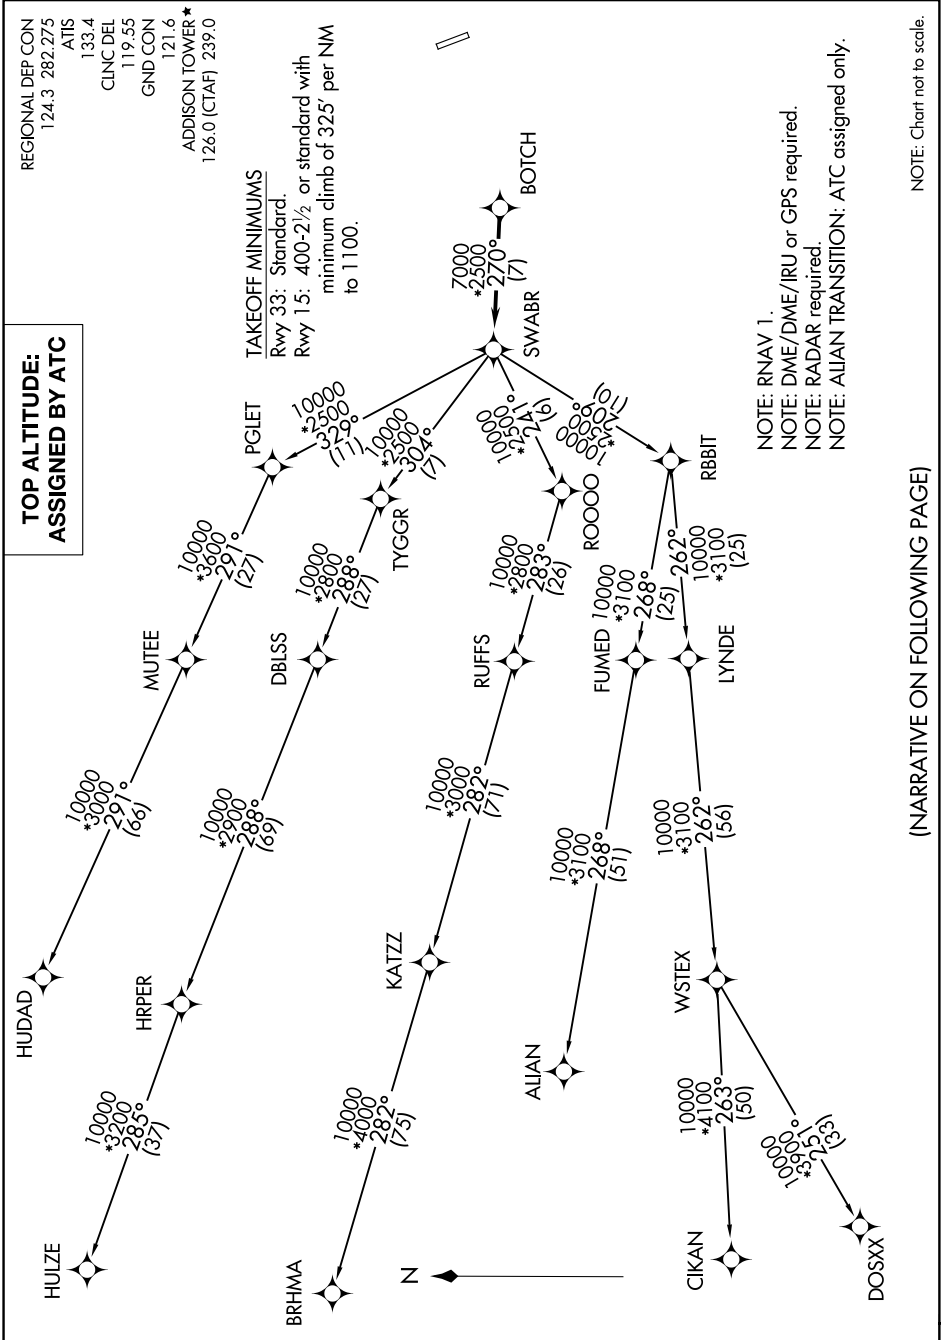

# SWABR SIX DEPARTURE (RNAV)

SC-2, 21 MAY 2020 to 18 JUN 2020

(NARRATIVE ON FOLLOWING PAGE)

SC-2, 21 MAY 2020 to 18 JUN 2020

NOTE: Chart not to scale.

# SWABR SIX DEPARTURE (RNAV)