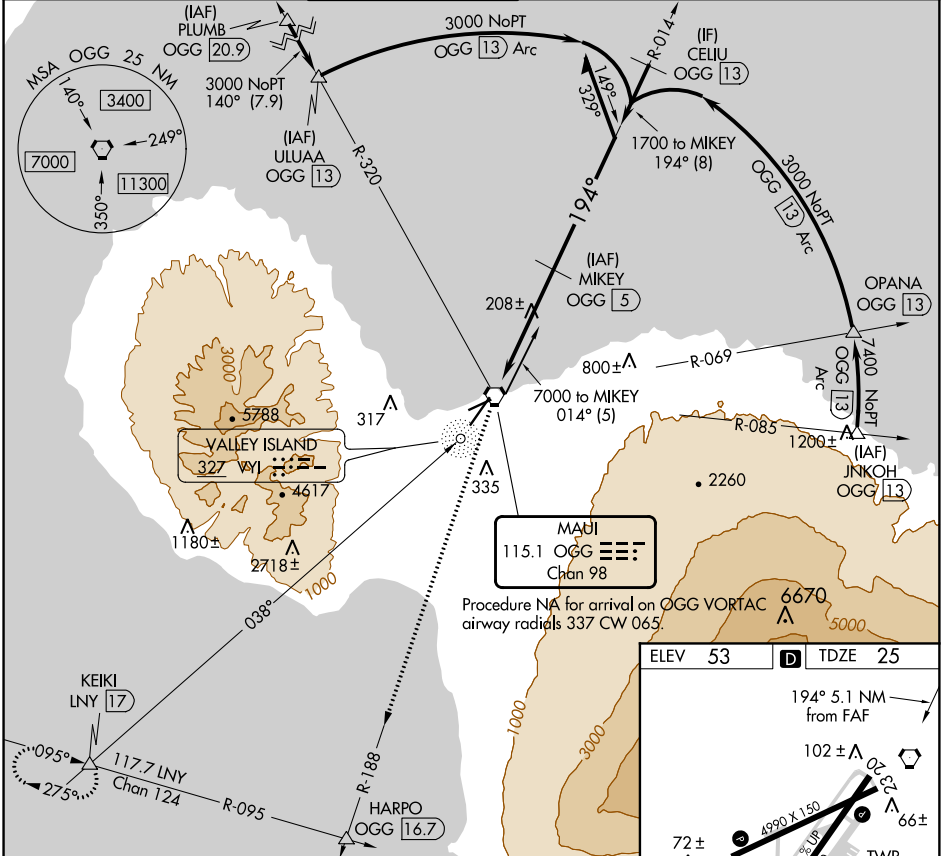

VORTAC OGG 115.1 Chan 98	APP CRS 194°	Rwy Idg TDZE Apt Elev	6995 25 53
--	------------------------	-----------------------------	---------------------------------------

VOR Z or TACAN RWY 20

KAHALUI (OGG)(PHOG)

DME required. MISSED APPROACH: Climb to 5000 on OGG R-188 to HARPO INT/OGG 16.7 DME then right turn on LNY R-095 to KEIKI INT/17 DME and hold.

ATIS 128.6	HCF APPROACH 120.2 322.4 (NORTH) 119.5 225.4 (SOUTH)	MAUI TOWER ★ 118.7 (CTAF) 0 279.6	GND CON 121.9 279.6	CLNC DEL 120.6 290.5	UNICOM 122.95
----------------------	--	---	-------------------------------	--------------------------------	-------------------------

CATEGORY	A	B	C	D
S-20	460-1	435 (500-1)	460-1¼	435 (500-1¼)
✪ CIRCLING	500-1 447 (500-1)	620-1 567 (600-1)	740-2 687 (700-2)	1140-3 1087 (1100-3)

PAC, 21 MAY 2020 to 16 JUL 2020

PAC, 21 MAY 2020 to 16 JUL 2020