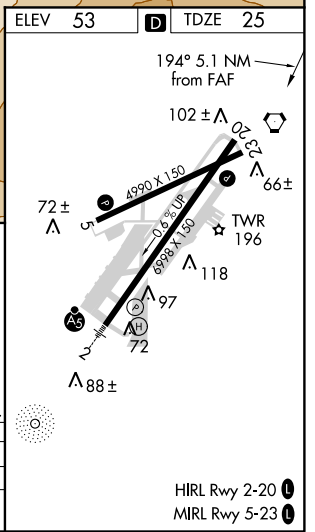

VORTAC OGG 115.1 Chan 98	APP CRS 194°	Rwy Idg TDZE Apt Elev	6995 25 53
--	------------------------	-----------------------------	---------------------------------------

VOR Z or TACAN RWY 20

KAHALUI (OGG)(PHOG)

DME required. MISSED APPROACH: Climb to 5000 on OGG R-188 to HARPO INT/OGG 16.7 DME then right turn on LNY R-095 to KEIKI INT/17 DME and hold.

ATIS 128.6	HCF APPROACH 120.2 322.4 (NORTH) 119.5 225.4 (SOUTH)	MAUI TOWER ★ 118.7 (CTAF) 0 279.6	GND CON 121.9 279.6	CLNC DEL 120.6 290.5	UNICOM 122.95
----------------------	--	---	-------------------------------	--------------------------------	-------------------------

CATEGORY	A	B	C	D
S-20	460-1	435 (500-1)	460-1¼	435 (500-1¼)
✪ CIRCLING	500-1 447 (500-1)	620-1 567 (600-1)	740-2 687 (700-2)	1140-3 1087 (1100-3)

PAC, 21 MAY 2020 to 16 JUL 2020

PAC, 21 MAY 2020 to 16 JUL 2020