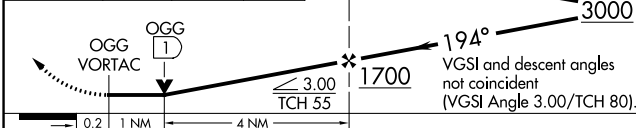

DME required. MISSED APPROACH: Climb to 5000 on OGG R-188 to HARPO INT/OGG 16.7 DME then right turn on LNY R-095 to KEIKI INT/17 DME and hold.

ATIS 128.6	HCF APPROACH 120.2 322.4 (NORTH) 119.5 225.4 (SOUTH)	MAUI TOWER ★ 118.7 (CTAF) 0 279.6	GND CON 121.9 279.6	CLNC DEL 120.6 290.5	UNICOM 122.95
----------------------	--	---	-------------------------------	--------------------------------	-------------------------