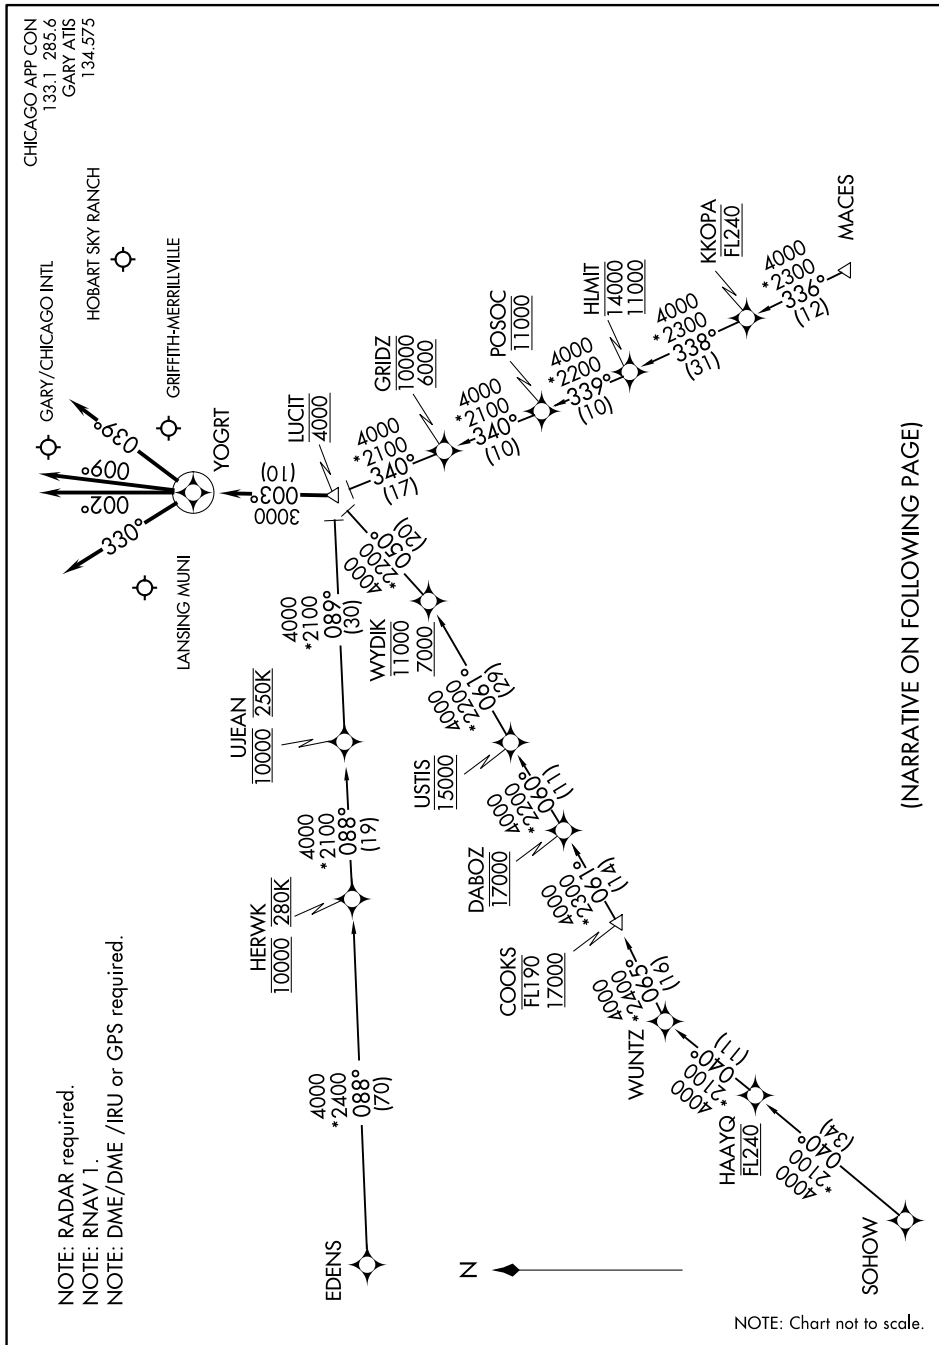

# LUCIT ONE ARRIVAL (RNAV)

GARY, INDIANA

EC-2, 21 MAY 2020 to 18 JUN 2020

(NARRATIVE ON FOLLOWING PAGE)

EC-2, 21 MAY 2020 to 18 JUN 2020

# LUCIT ONE ARRIVAL (RNAV)

GARY, INDIANA