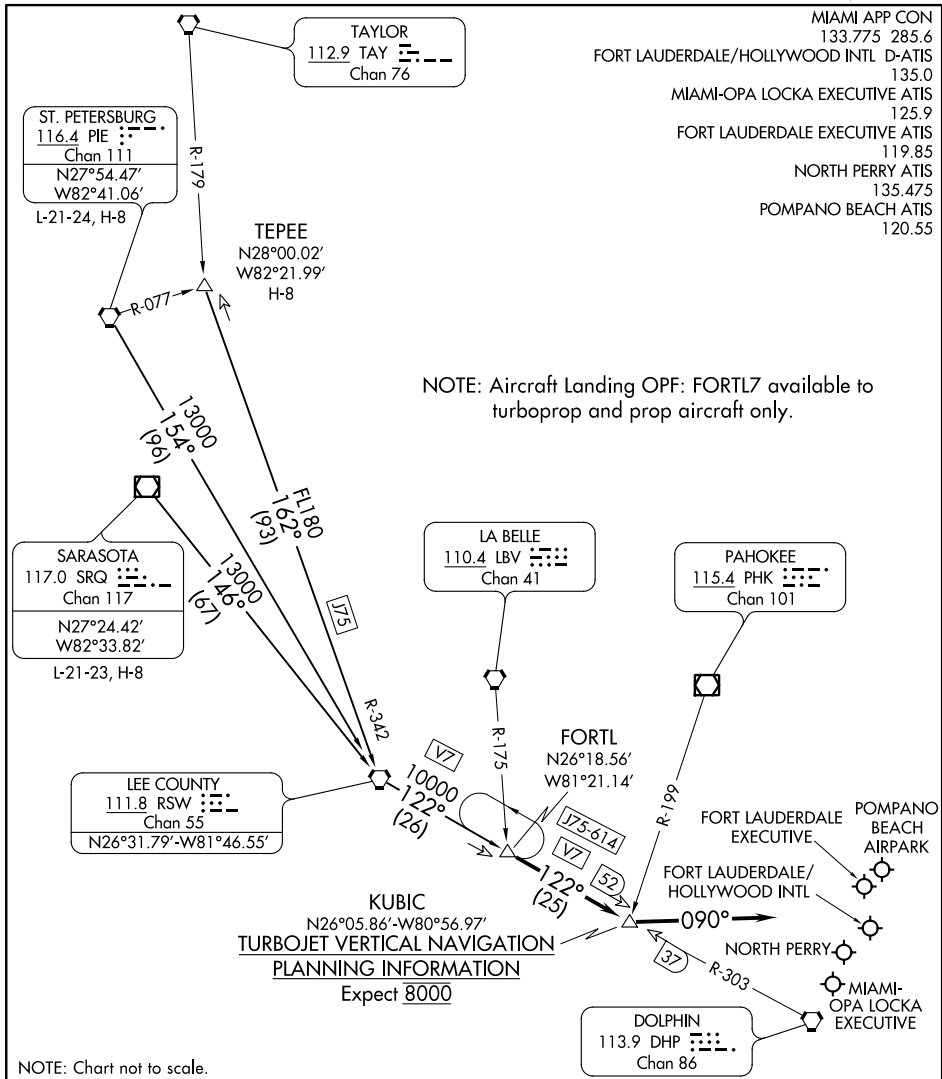

FORTL SEVEN ARRIVAL

FORT LAUDERDALE, FLORIDA

SE-3, 21 MAY 2020 to 18 JUN 2020

SE-3, 21 MAY 2020 to 18 JUN 2020

ARRIVAL ROUTE DESCRIPTION

ST. PETERSBURG TRANSITION (PIE.FORTL7): From over PIE VORTAC on PIE R-154 to RSW VORTAC, then on RSW R-122 to FORTL INT. Thence. . . .

SARASOTA TRANSITION (SRQ.FORTL7): From over SRQ VOR/DME on SRQ R-146 to RSW VORTAC, then on RSW R-122 to FORTL INT. Thence. . . .

TEPEE TRANSITION (TEPEE.FORTL7): From over TEPEE INT on J75 and RSW R-342 to RSW VORTAC, then on RSW R-122 to FORTL INT. Thence. . . .

. . . . From over FORTL INT on RSW R-122 to KUBIC INT, then heading 090°. Expect RADAR vectors to final approach course.

FORTL SEVEN ARRIVAL

FORT LAUDERDALE, FLORIDA