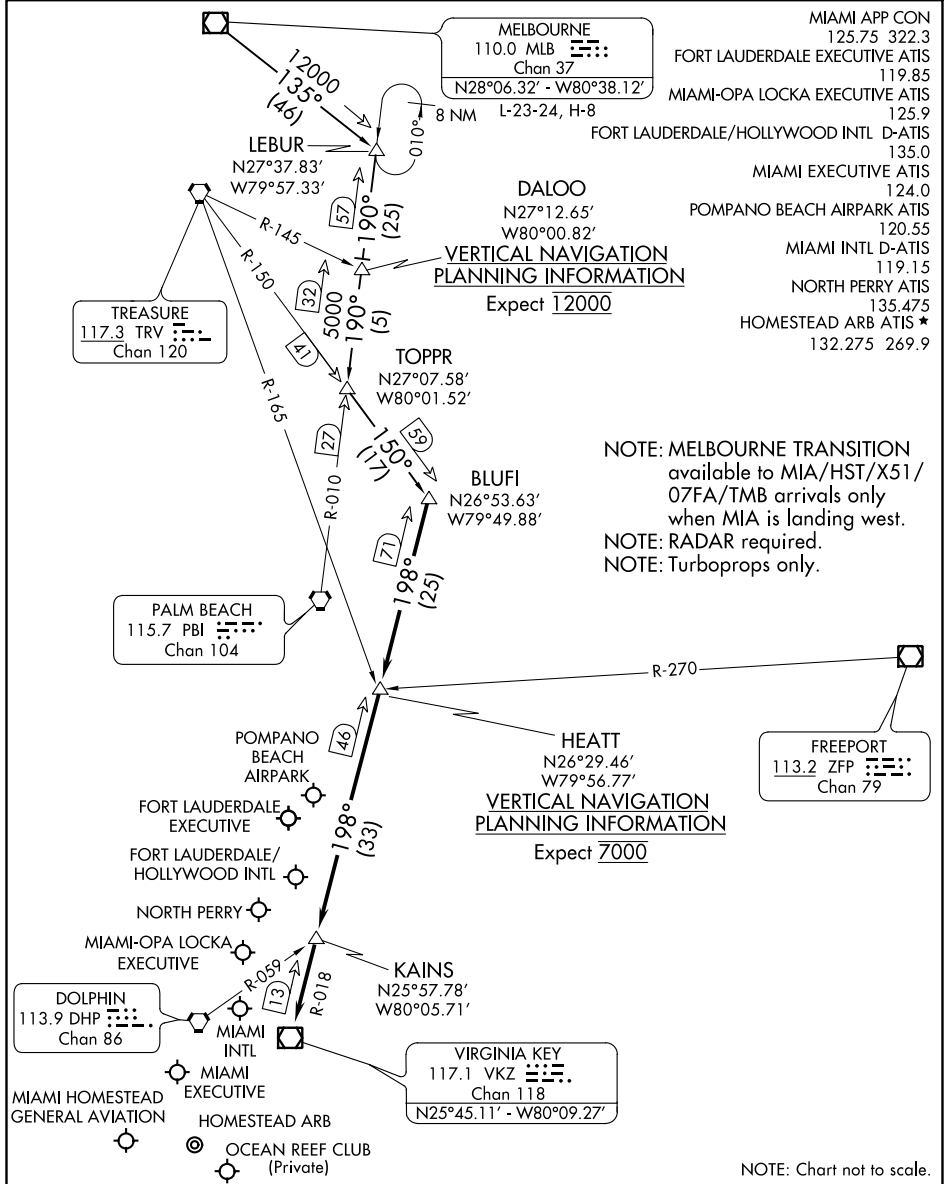

BLUFI FOUR ARRIVAL

FORT LAUDERDALE, FLORIDA

SE-3, 21 MAY 2020 to 18 JUN 2020

SE-3, 21 MAY 2020 to 18 JUN 2020

MELBOURNE TRANSITION (MLB.BLUFI4): From over MLB VOR/DME on MLB R-135 to LEBUR INT/MLB 46 DME, then on PBI R-010 to TOPPR INT/PBI 30 DME, then on TRV R-150 to BLUFI INT. Thence . . .
 . . . from over BLUFI INT/VKZ 71 DME on VKZ R-018 to HEATT INT/VKZ 46 DME, then on VKZ R-018 to KAINS INT, then on VKZ R-018 to VKZ VOR/DME. Expect RADAR vectors to final approach course after KAINS INT.

BLUFI FOUR ARRIVAL

FORT LAUDERDALE, FLORIDA