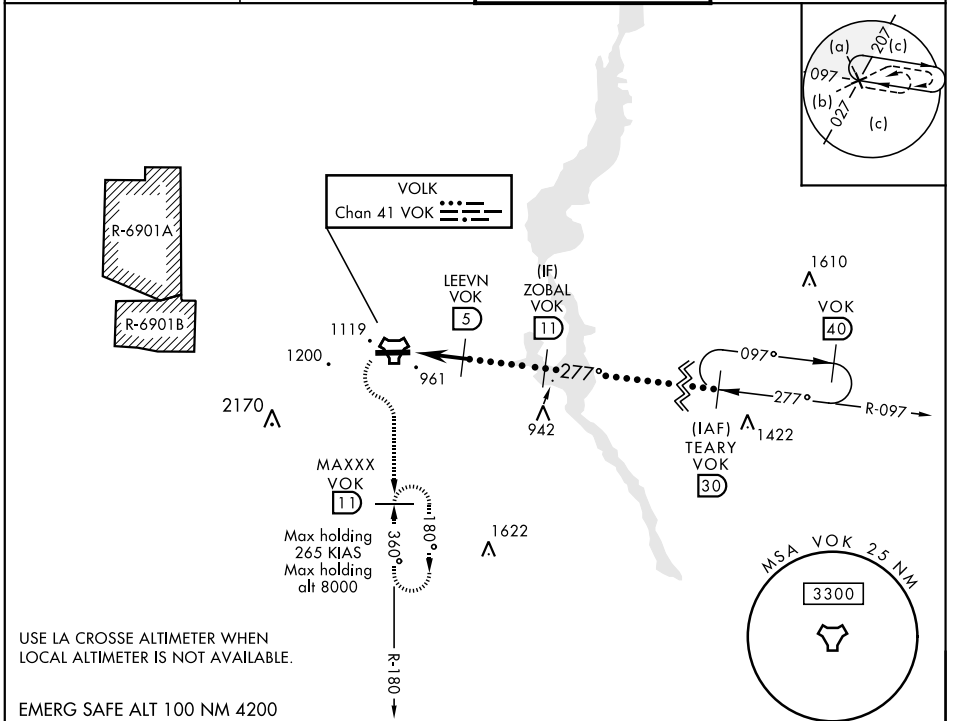

TACAN VOK Chan 41	APCH CRS 277°	Rwy Idg THRE Arprt Elev 9000 904 912	JAL-714 [USAF]	VOLK FIELD (KVOK)
----------------------	------------------	---	----------------	-------------------

* When ALS inop, increase CAT CDE vis to 1½ miles.
 ** Circling not authorized South of Rwy 9-27.
 *** When ALS inop, increase CAT CDE vis to 1¾ miles.

MISSED APPROACH: Climbing left turn to 3000 intercept VOK TACAN R-180 to MAXXX and hold.

ATIS 120.475 257.85	VOLK APP CON 135.25 244.875	VOLK TOWER * 127.5 (CTAF) 239.25	GND CON 121.9 275.8
------------------------	--------------------------------	-------------------------------------	------------------------

CATEGORY	C	D	E
S-27 *	1360/45	456 (500-7/8)	
CIRCLING **	1500-1½ 588 (600-1½)	1500-2 588 (600-2)	1580-2¼ 668 (700-2¼)
LA CROSSE ALTIMETER SETTING MINIMUMS			
S-27 ***	1500- 1¼	596 (600-1¼)	
CIRCLING **	1640-2 728 (800-2)	1640-2¼ 728 (800-2¼)	1720-2¾ 808 (900-2¾)

EC-3, 21 MAY 2020 to 18 JUN 2020

EC-3, 21 MAY 2020 to 18 JUN 2020