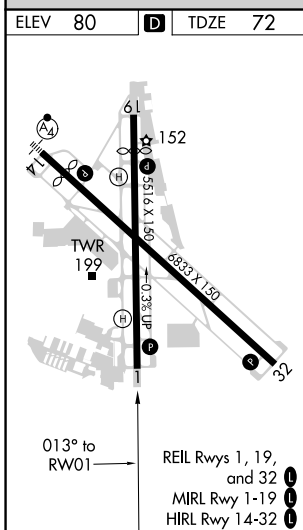

WAAS CH 82524 W01A	APP CRS 013°	Rwy Idg TDZE 72 Apt Elev 80	5516
--	------------------------	---	-------------

RNAV (GPS) RWY 1

REPUBLIC (F'R.G)

RNP APCH.	MISSED APPROACH: (Max 190K) Climb to 2000 then climbing right turn to 3000 direct DPK VOR/ DME and hold.
<p>⚠ When local altimeter setting not received, use Islip altimeter setting and increase all MDA 40 feet and LNAV Cats C/D visibility 1/8 SM and Circling Cats C/D visibility 1/4 SM. Rwy 1 helicopter visibility reduction below 1 SM NA.</p>	

RADAR REQUIRED

2000	3000	DPK		
CATEGORY	A	B	C	D
LP MDA	400-1 328 (400-1)			
LNAV MDA	460-1	388 (400-1)	460-1 1/8	388 (400-1 1/8)
CIRCLING	560-1 480 (500-1)	600-1 520 (600-1)	720-1 3/4 640 (700-1 3/4)	720-2 640 (700-2)