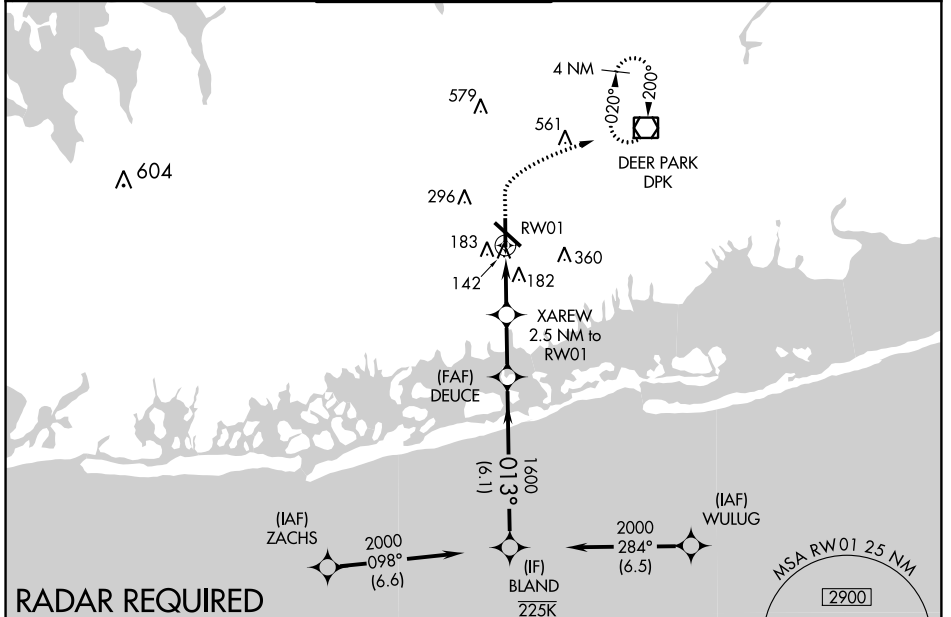

WAAS CH 82524 W01A	APP CRS 013°	Rwy Idg TDZE 72 Apt Elev 80	5516

RNAV (GPS) RWY 1

REPUBLIC (F'R.G)

RNP APCH.	MISSED APPROACH: (Max 190K) Climb to 2000 then climbing right turn to 3000 direct DPK VOR/ DME and hold.
⚠ When local altimeter setting not received, use Islip altimeter setting and increase all MDA 40 feet and LNAV Cats C/D visibility 1/8 SM and Circling Cats C/D visibility 1/4 SM. Rwy 1 helicopter visibility reduction below 1 SM NA.	

ATIS 126.65	NEW YORK APP CON 128.125 269.0	REPUBLIC TOWER ★ 118.8 (CTAF) 0 279.65	GND CON 121.6 269.6	CLNC DEL 128.25	UNICOM 122.95

RADAR REQUIRED