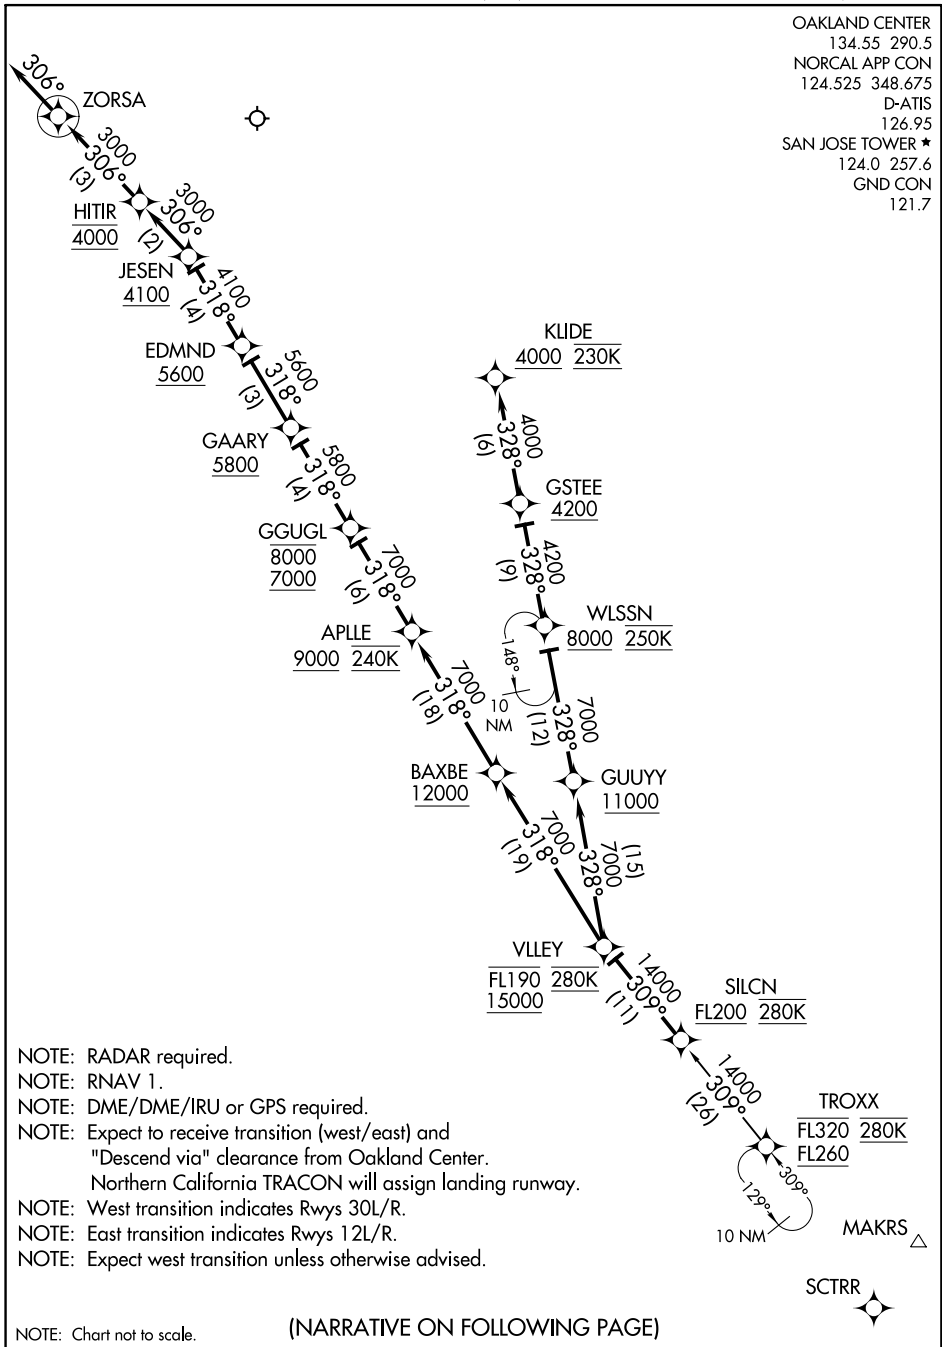

(SILCN.SILCN4) 17173

# SILCN FOUR ARRIVAL (RNAV)

AL-693 (FAA)

NORMAN Y MINETA SAN JOSE INTL (SJC)

SAN JOSE, CALIFORNIA

OAKLAND CENTER  
 134.55 290.5  
 NORCAL APP CON  
 124.525 348.675  
 D-ATIS  
 126.95  
 SAN JOSE TOWER \*  
 124.0 257.6  
 GND CON  
 121.7

SW-2, 21 MAY 2020 to 18 JUN 2020

SW-2, 21 MAY 2020 to 18 JUN 2020

- NOTE: RADAR required.
- NOTE: RNAV 1.
- NOTE: DME/DME/IRU or GPS required.
- NOTE: Expect to receive transition (west/east) and "Descend via" clearance from Oakland Center. Northern California TRACON will assign landing runway.
- NOTE: West transition indicates Rwy 30L/R.
- NOTE: East transition indicates Rwy 12L/R.
- NOTE: Expect west transition unless otherwise advised.

# SILCN FOUR ARRIVAL (RNAV)

(SILCN.SILCN4) 21JUL16

SAN JOSE, CALIFORNIA

NORMAN Y MINETA SAN JOSE INTL (SJC)