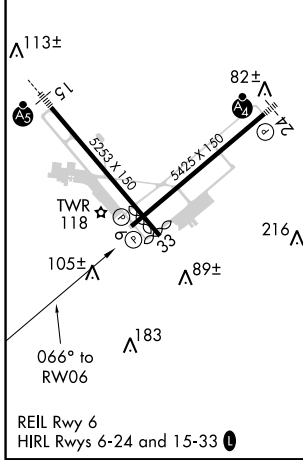

WAAS CH 45799 W06A	APP CRS 066°	Rwy Idg 5019 TDZE 45 Apt Elev 54
--	------------------------	---

RNAV (GPS) RWY 6

BARNSTABLE MUNI-BOARDMAN/POLANDO FIELD (HYA)

⚠ DME/DME RNP-0.3 NA. Baro-VNAV NA below -1.5°C (5°F). Baro-VNAV NA when using Chatham altimeter setting. When local altimeter setting not received, use Chatham altimeter setting; increase LPV DA to 348 feet; increase LNAV/VNAV DA to 475 feet; increase all MDAs 40 feet and visibility Cats C and D 1/4 SM.

⚠ MISSED APPROACH: Climb to 1700 direct MECEJ and hold.

ATIS 123.8	BOSTON APP CON* 118.2 284.6	HYANNIS TOWER* 119.5 (CTAF) 257.8	GND CON 118.45	CLNC DEL 125.15	UNICOM 122.95
----------------------	---------------------------------------	---	--------------------------	---------------------------	-------------------------

CATEGORY	A	B	C	D
LPV DA		316-1	271 (300-1)	
LNAV/VNAV DA		443-1½	398 (400-1½)	
LNAV MDA	480-1	435 (500-1)	480-1¼ 435 (500-1¼)	480-1½ 435 (500-1½)
C CIRCLING	560-1 506 (600-1)	580-1 526 (600-1)	860-2¼ 806 (900-2¼)	860-2½ 806 (900-2½)

RNAV (GPS) RWY 6

NE-1, 21 MAY 2020 to 18 JUN 2020

NE-1, 21 MAY 2020 to 18 JUN 2020