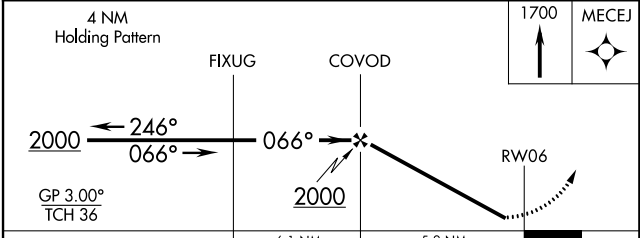

WAAS CH 45799 W06A	APP CRS 066°	Rwy Idg 5019 TDZE 45 Apt Elev 54
--	------------------------	---

RNAV (GPS) RWY 6

BARNSTABLE MUNI-BOARDMAN/POLANDO FIELD (HYA)

⚠ DME/DME RNP-0.3 NA. Baro-VNAV NA below -1.5°C (5°F). Baro-VNAV NA when using Chatham altimeter setting. When local altimeter setting not received, use Chatham altimeter setting; increase LPV DA to 348 feet; increase LNAV/VNAV DA to 475 feet; increase all MDAs 40 feet and visibility Cats C and D 1/4 SM.

⚠ MISSED APPROACH: Climb to 1700 direct MECEJ and hold.

ATIS 123.8	BOSTON APP CON* 118.2 284.6	HYANNIS TOWER* 119.5 (CTAF) 257.8	GND CON 118.45	CLNC DEL 125.15	UNICOM 122.95
----------------------	---------------------------------------	---	--------------------------	---------------------------	-------------------------