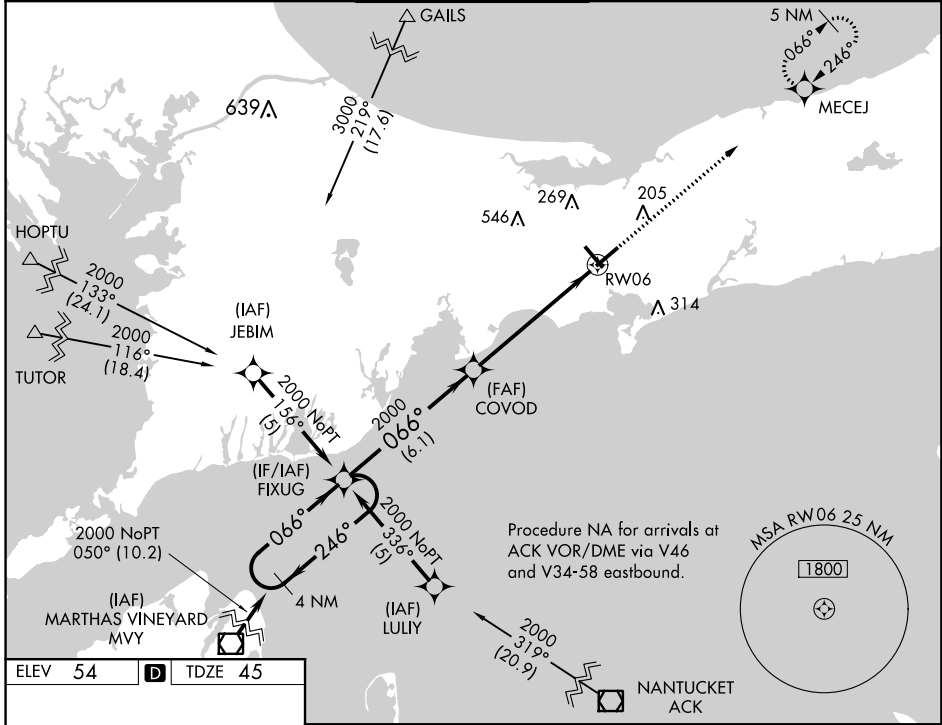

WAAS CH 45799 W06A	APP CRS 066°	Rwy Idg 5019 TDZE 45 Apt Elev 54
--	------------------------	---

RNAV (GPS) RWY 6

BARNSTABLE MUNI-BOARDMAN/POLANDO FIELD (HYA)

⚠ DME/DME RNP-0.3 NA. Baro-VNAV NA below -1.5°C (5°F). Baro-VNAV NA when using Chatham altimeter setting. When local altimeter setting not received, use Chatham altimeter setting; increase LPV DA to 348 feet; increase LNAV/VNAV DA to 475 feet; increase all MDAs 40 feet and visibility Cats C and D 1/4 SM.

⚠ MISSED APPROACH: Climb to 1700 direct MECEJ and hold.

ATIS 123.8	BOSTON APP CON* 118.2 284.6	HYANNIS TOWER* 119.5 (CTAF) 257.8	GND CON 118.45	CLNC DEL 125.15	UNICOM 122.95
----------------------	---------------------------------------	---	--------------------------	---------------------------	-------------------------

RNAV (GPS) RWY 6

NE-1, 21 MAY 2020 to 18 JUN 2020

NE-1, 21 MAY 2020 to 18 JUN 2020