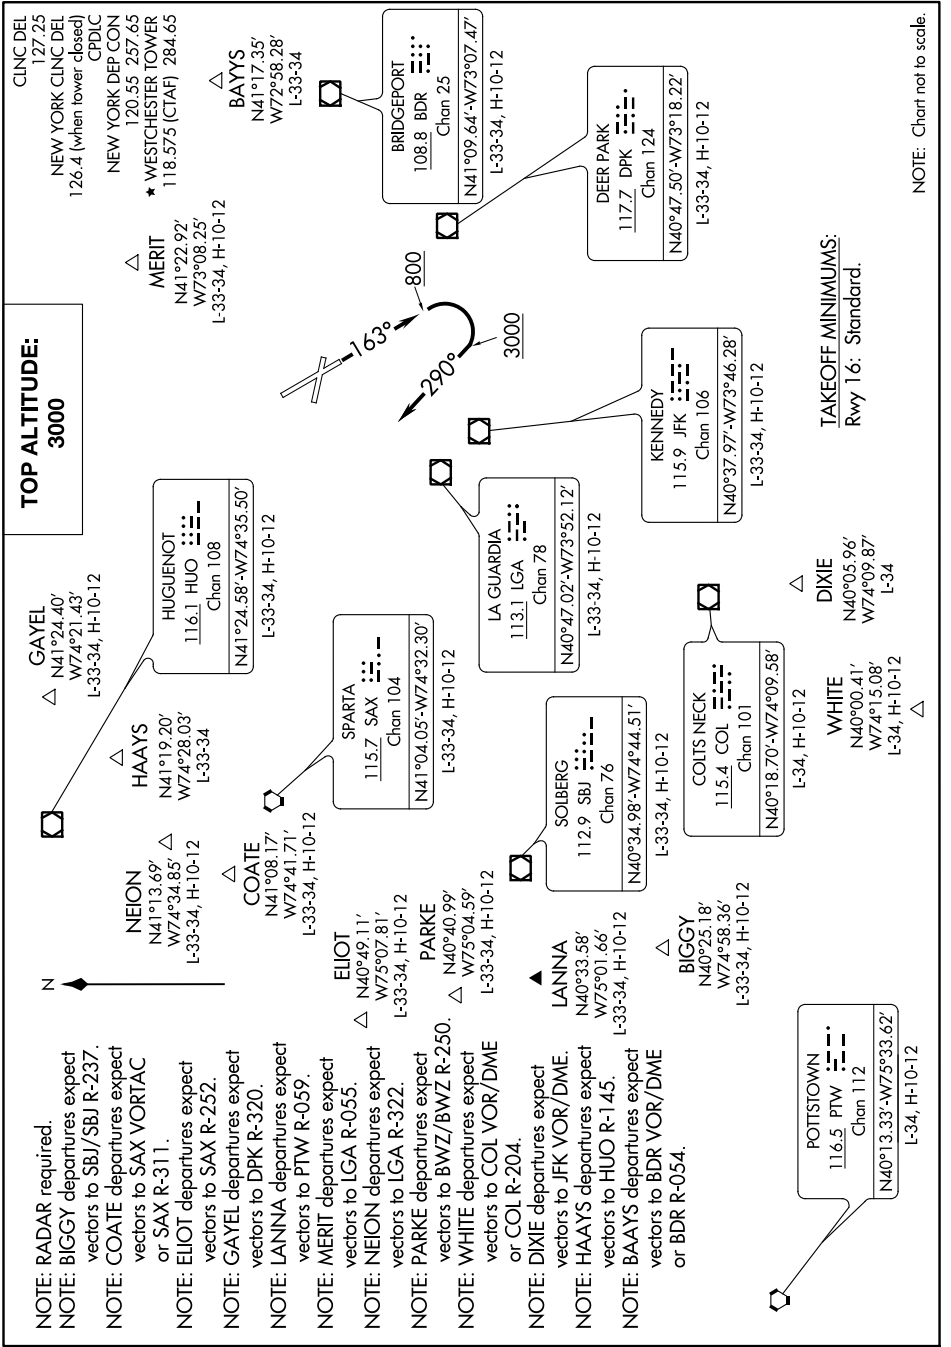

# PROP ONE DEPARTURE

WHITE PLAINS, NEW YORK

NE-2, 21 MAY 2020 to 18 JUN 2020

# PROP ONE DEPARTURE

NE-2, 21 MAY 2020 to 18 JUN 2020