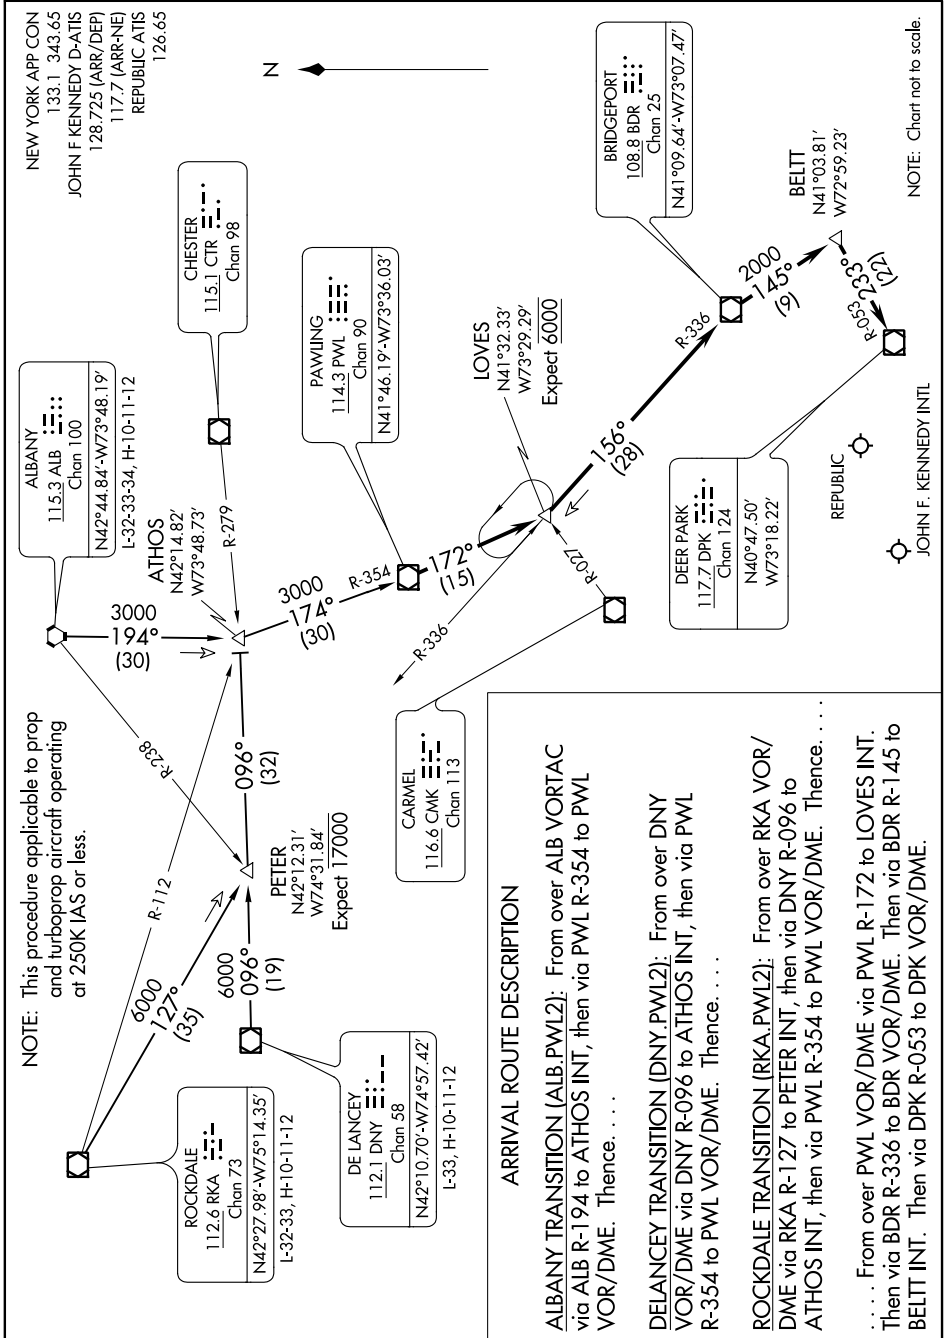

# PAWLING TWO ARRIVAL

NE-2, 21 MAY 2020 to 18 JUN 2020

NE-2, 21 MAY 2020 to 18 JUN 2020

# PAWLING TWO ARRIVAL