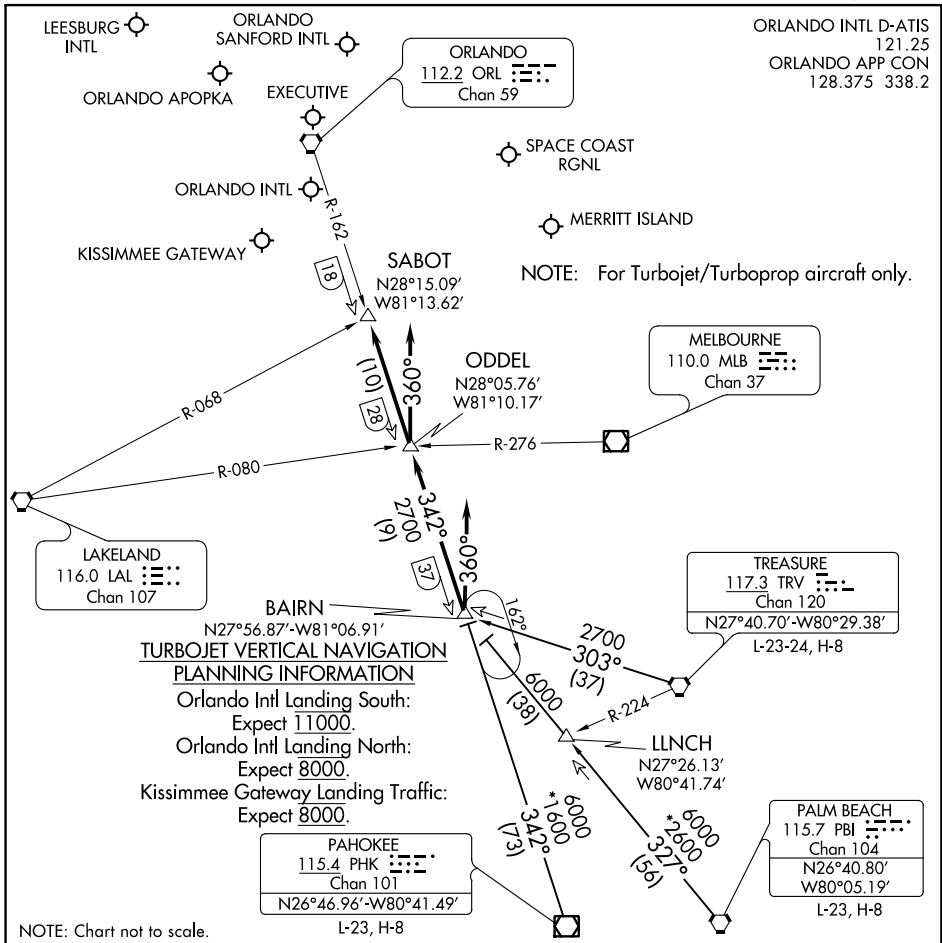

GOOFY SEVEN ARRIVAL

AL-571 (FAA)

ORLANDO, FLORIDA

SE-3, 21 MAY 2020 to 18 JUN 2020

SE-3, 21 MAY 2020 to 18 JUN 2020

ARRIVAL ROUTE DESCRIPTION

PAHOKEE TRANSITION (PHK.GOOFY7): From over PHK VOR/DME on PHK R-342 to BAIRN INT.

Thence . . .

PALM BEACH TRANSITION (PBI.GOOFY7): From over PBI VORTAC on PBI R-327 to BAIRN INT.

Thence . . .

TREASURE TRANSITION (TRV.GOOFY7): From over TRV VORTAC on TRV R-303 to BAIRN INT.

Thence . . .

ORLANDO INTL:

. . . Rwy 17/18: From over BAIRN INT on ORL VORTAC R-162 to ODDEL INT. Depart ODDEL INT heading 360° for vector to final approach course.

. . . Rwy 35/36: Depart BAIRN INT heading 360° for vector to final approach course.

LEESBURG INTL: . . . From over BAIRN INT on ORL VORTAC R-162 to SABOT INT. Expect RADAR vectors to the airport.

ALL OTHER AIRPORTS: . . . From over BAIRN INT on ORL VORTAC R-162 to SABOT INT.

Expect RADAR vectors to final approach course.