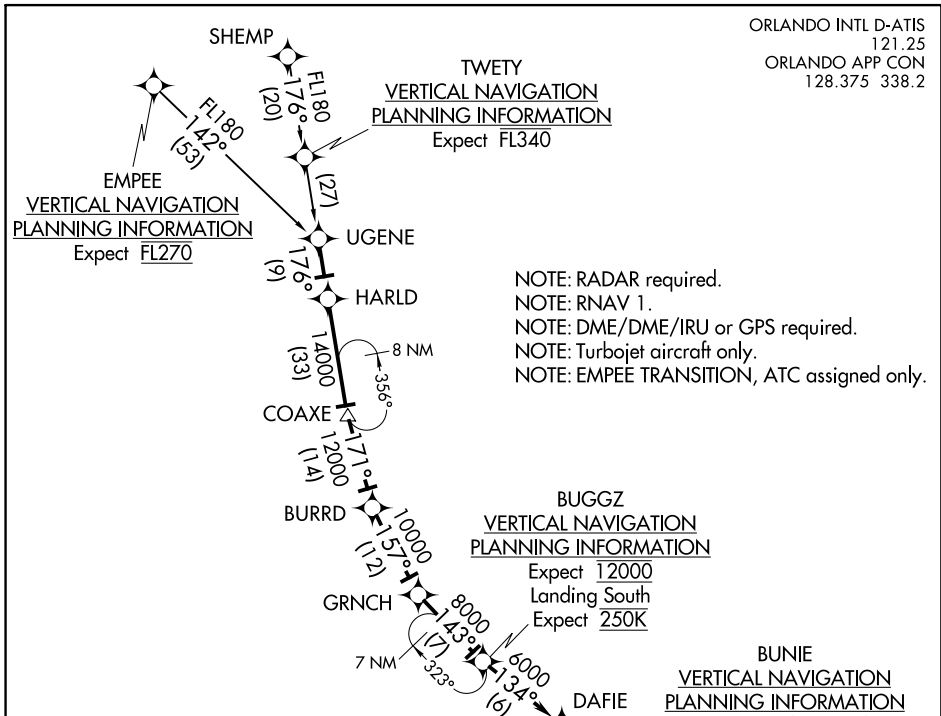

BUGGZ FOUR ARRIVAL (RNAV)

ORLANDO, FLORIDA

ORLANDO INTL D-ATIS 121.25
ORLANDO APP CON 128.375 338.2

ARRIVAL ROUTE DESCRIPTION

EMPEE TRANSITION (EMPEE.BUGGZ4)
SHEMP TRANSITION (SHEMP.BUGGZ4)

From UGENE on track 176° to HARLD, then on track 176° to COAXE, then on track 171° to BURRD, then on track 157° to GRNCH, then on track 143° to BUGGZ, then on track 134° to DAFIE, then on track 133° to BUNIE, then on track 159° to TWONA, then on track 186° to DREKS, then on track 186° to SPYDR, then on track 185° to WAVIN, then on track 095°. Expect RADAR vectors to final approach course.

LOST COMMUNICATIONS:

KMCO LANDING NORTH: Continue track to WAVIN, then turn left to intercept the Rwy 36R final approach course. Conduct approach.

KMCO LANDING SOUTH: Continue track to BUNIE, then turn left to intercept the Rwy 18R final approach course. Conduct approach.

NOTE: Chart not to scale.

BUGGZ FOUR ARRIVAL (RNAV)

ORLANDO, FLORIDA

SE-3, 21 MAY 2020 to 18 JUN 2020

SE-3, 21 MAY 2020 to 18 JUN 2020