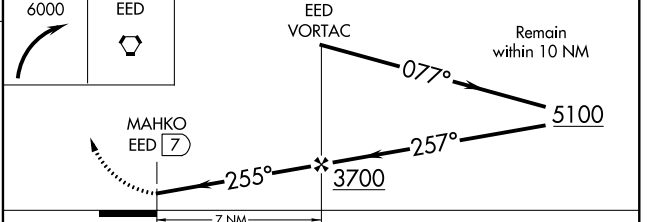

VORTAC EED 115.2 Chan 99	APP CRS 255°	Rwy Idg TDZE Apt Elev	N/A N/A 983
--	------------------------	-----------------------------	--

VOR-A
NEEDLES (EED)

MISSSED APPROACH: Climbing right turn to 6000 direct EED VORTAC and hold.

ASOS 128.325	LOS ANGELES CENTER 134.65 360.65	UNICOM 123.0 (CTAF)
------------------------	--	-------------------------------

FAF to MAP 7 NM					
Knots	60	90	120	150	180
Min:Sec	7:00	4:40	3:30	2:48	2:20

CATEGORY	A	B	C	D
CIRCLING	1560-1 577 (600-1)	1600-1 617 (700-1)	1620-1¾ 637 (700-1¾)	1780-2½ 797 (800-2½)

SW-3, 21 MAY 2020 to 18 JUN 2020

SW-3, 21 MAY 2020 to 18 JUN 2020