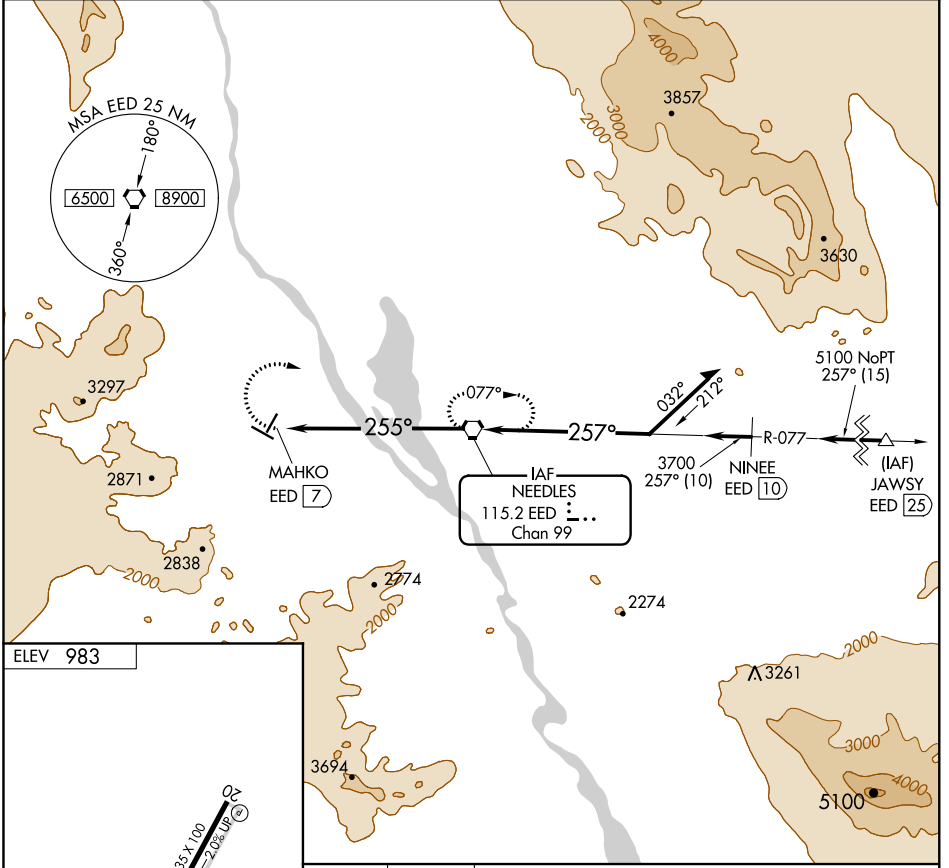

VORTAC EED 115.2 Chan 99	APP CRS 255°	Rwy Idg TDZE Apt Elev	N/A N/A 983
--	------------------------	-----------------------------	--

VOR-A
NEEDLES (EED)

MISSSED APPROACH: Climbing right turn to 6000 direct EED VORTAC and hold.

ASOS 128.325	LOS ANGELES CENTER 134.65 360.65	UNICOM 123.0 (CTAF)
------------------------	--	-------------------------------

FAF to MAP 7 NM					
Knots	60	90	120	150	180
Min:Sec	7:00	4:40	3:30	2:48	2:20

CATEGORY	A	B	C	D
CIRCLING	1560-1 577 (600-1)	1600-1 617 (700-1)	1620-1¾ 637 (700-1¾)	1780-2½ 797 (800-2½)

SW-3, 21 MAY 2020 to 18 JUN 2020

SW-3, 21 MAY 2020 to 18 JUN 2020