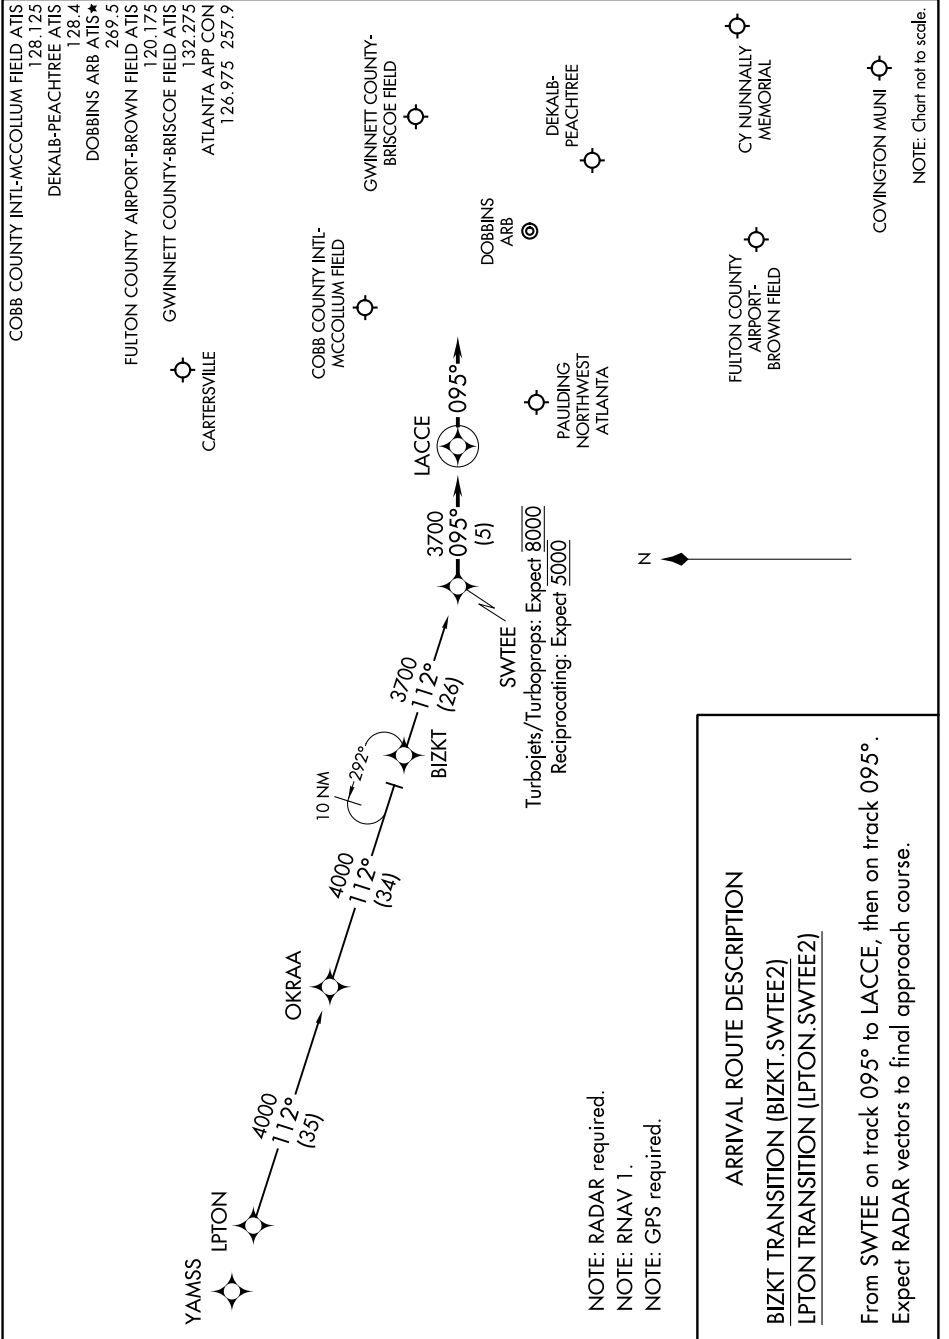

SWTEE TWO ARRIVAL (RNAV)

SE-4, 21 MAY 2020 to 18 JUN 2020

SE-4, 21 MAY 2020 to 18 JUN 2020

SWTEE TWO ARRIVAL (RNAV)