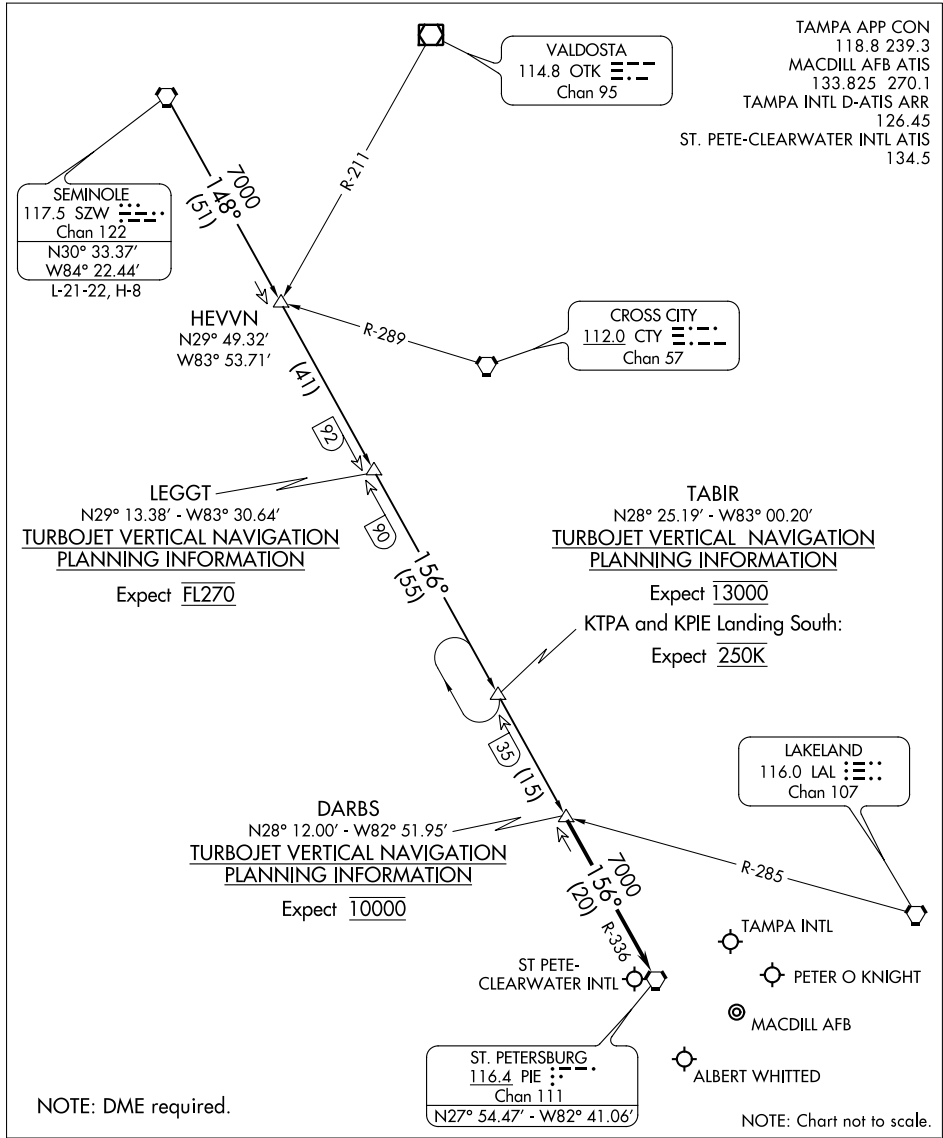

DARBS THREE ARRIVAL

TAMPA, FLORIDA

SE-3, 21 MAY 2020 to 18 JUN 2020

SE-3, 21 MAY 2020 to 18 JUN 2020

ARRIVAL ROUTE DESCRIPTION

SEMINOLE TRANSITION (SZW.DARBS3): From over SZW VORTAC on SZW R-148 and PIE R-336 to DARBS INT. Thence. . . .

. . . .from over DARBS INT on PIE R-336 to PIE VORTAC. Expect RADAR vectors to final approach course.

LOST COMMUNICATIONS: STANDARD.

DARBS THREE ARRIVAL

TAMPA, FLORIDA