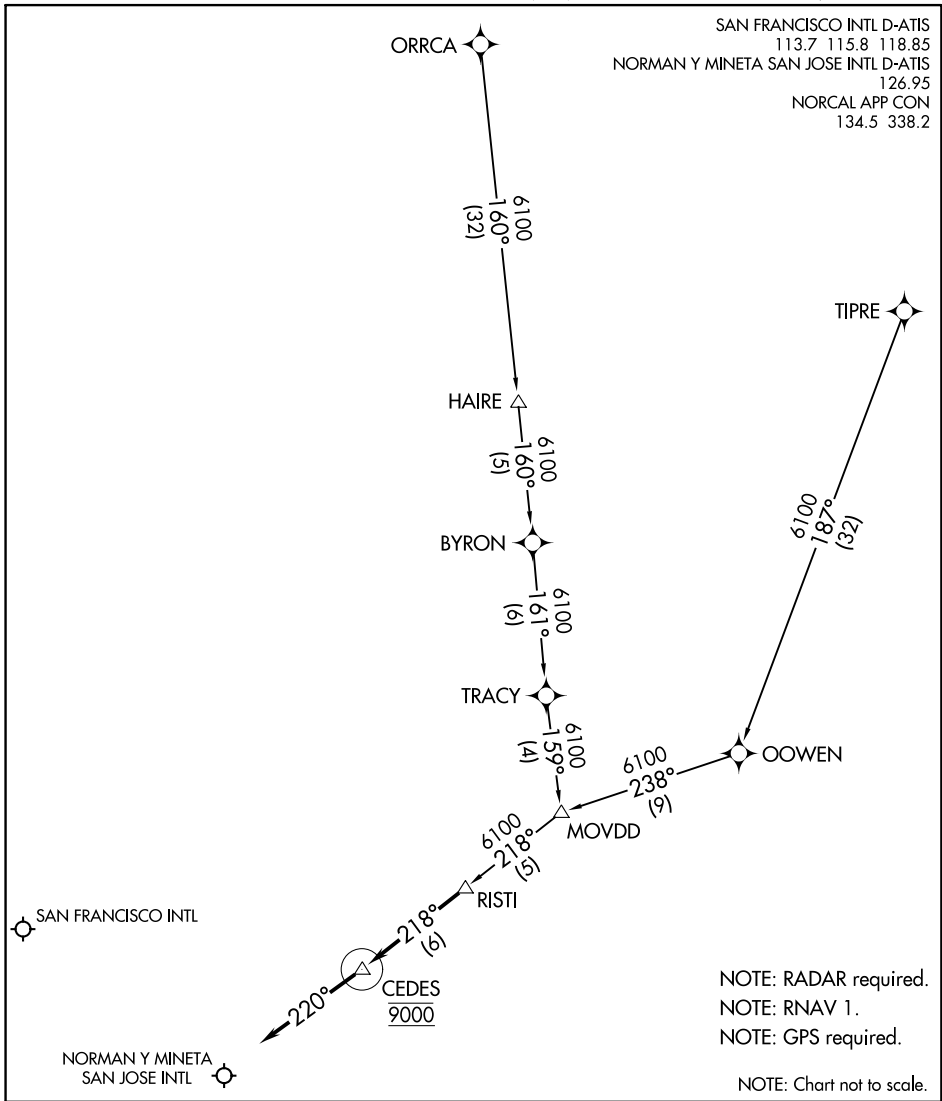

(RISTI.RISTI1) 17173

RISTI ONE ARRIVAL (RNAV)

AL-375 (FAA)

SAN FRANCISCO, CALIFORNIA

SAN FRANCISCO INTL D-ATIS
 113.7 115.8 118.85
 NORMAN Y MINETA SAN JOSE INTL D-ATIS
 126.95
 NORCAL APP CON
 134.5 338.2

SW-2, 21 MAY 2020 to 18 JUN 2020

SW-2, 21 MAY 2020 to 18 JUN 2020

ARRIVAL ROUTE DESCRIPTION

ORRCA TRANSITION (ORRCA.RISTI1)

TIPRE TRANSITION (TIPRE.RISTI1)

LANDING KSFO/KSJC: From RISTI on track 218° to cross CEDES at 9000, then on heading 220° or as assigned by ATC. Expect RADAR vectors to final approach course.

RISTI ONE ARRIVAL (RNAV)

(RISTI.RISTI1) 22JUN17

SAN FRANCISCO, CALIFORNIA