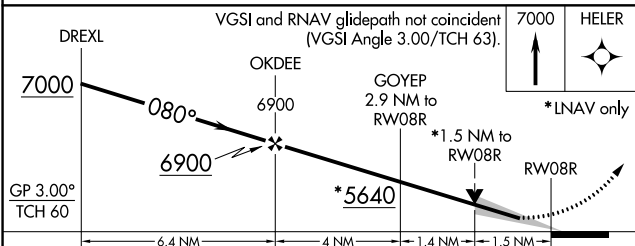

WAAS CH 70531 W08A	APP CRS 080°	Rwy Idg TDZE Apt Elev	10496 4671 4729
--	------------------------	-----------------------------	--

RNAV (GPS) RWY 8R

PUEBLO MEMORIAL (PUB)

RNP APCH.			MALSR	MISSED APPROACH: Climb to 7000 direct HELER and hold.		
For un compensated Baro-VNAV systems, LNAV/VNAV NA below -22°C or above 47°C. For inop ALS, increase LNAV/VNAV all Cats visibility to 3/4 SM.						
ATIS 125.25	DENVER APP CON ★ 120.1 290.5	PUEBLO TOWER ★ 119.1 (CTAF) 0 257.8	GND CON 121.9	CLNC DEL 120.9	UNICOM 122.95	

SW-1, 21 MAY 2020 to 18 JUN 2020

SW-1, 21 MAY 2020 to 18 JUN 2020

ELEV 4729	D	TDZE 4671
-----------	---	-----------

CATEGORY	A	B	C	D
LPV DA	4871-1/2		200 (200-1/2)	
LNAV/VNAV DA	4921-1/2		250 (200-1/2)	
LNAV MDA	5200-1/2	529 (500-1/2)	5200-1	529 (500-1)
CIRCLING	5340-1	611 (700-1)	5560-2 1/2 831 (900-2 1/2)	5800-3 1071 (1100-3)