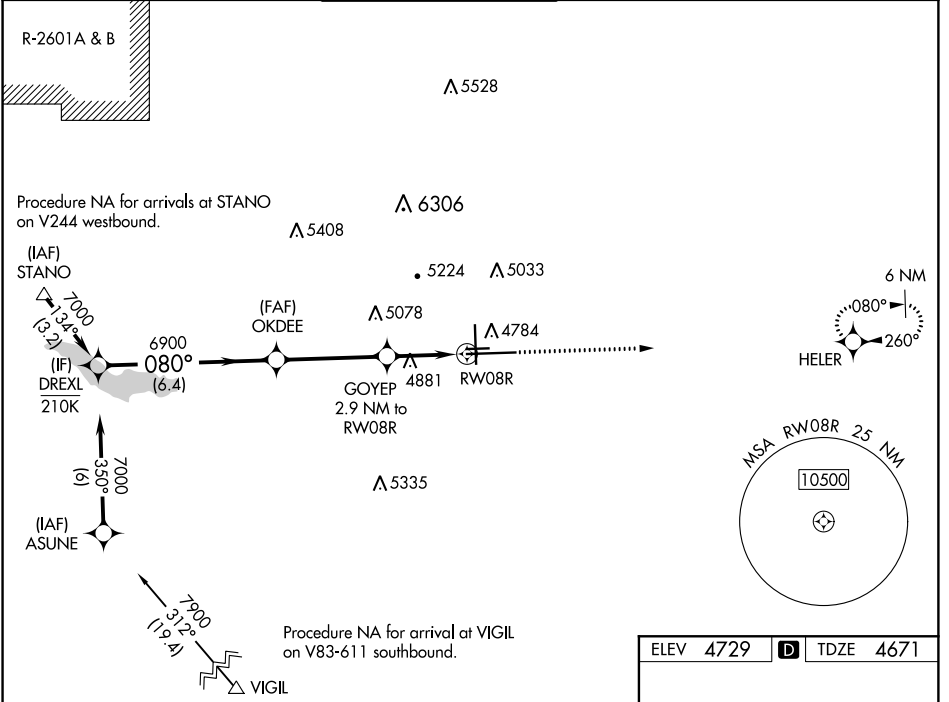

WAAS CH 70531 W08A	APP CRS 080°	Rwy Idg TDZE Apt Elev	10496 4671 4729
--	------------------------	-----------------------------	--

RNAV (GPS) RWY 8R

PUEBLO MEMORIAL (PUB)

RNP APCH.			MALSR	MISSED APPROACH: Climb to 7000 direct HELER and hold.		
For un compensated Baro-VNAV systems, LNAV/VNAV NA below -22°C or above 47°C. For inop ALS, increase LNAV/VNAV all Cats visibility to 3/4 SM.						
ATIS 125.25	DENVER APP CON ★ 120.1 290.5	PUEBLO TOWER ★ 119.1 (CTAF) 0 257.8	GND CON 121.9	CLNC DEL 120.9	UNICOM 122.95	

SW-1, 21 MAY 2020 to 18 JUN 2020

SW-1, 21 MAY 2020 to 18 JUN 2020

ELEV 4729	D	TDZE 4671
-----------	---	-----------

CATEGORY	A	B	C	D
LPV DA	4871-1/2		200 (200-1/2)	
LNAV/VNAV DA	4921-1/2		250 (200-1/2)	
LNAV MDA	5200-1/2	529 (500-1/2)	5200-1	529 (500-1)
CIRCLING	5340-1	611 (700-1)	5560-2 1/2 831 (900-2 1/2)	5800-3 1071 (1100-3)

HIRL Rwy 8R-26L
 MIRL Rwy 17-35 and 8L-26R
 REIL Rwy 8L, 17, 26L, 26R and 35