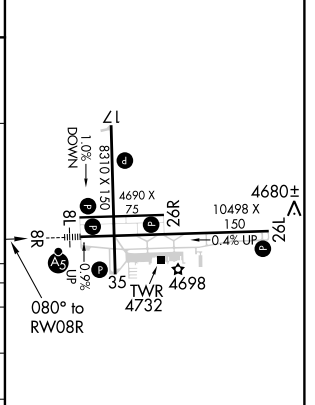

WAAS CH 70531 W08A	APP CRS 080°	Rwy Idg TDZE Apt Elev	10496 4671 4729
--	------------------------	-----------------------------	--

RNAV (GPS) RWY 8R

PUEBLO MEMORIAL (PUB)

RNP APCH.			MALSR	MISSED APPROACH: Climb to 7000 direct HELER and hold.		
For un compensated Baro-VNAV systems, LNAV/VNAV NA below -22°C or above 47°C. For inop ALS, increase LNAV/VNAV all Cats visibility to 3/4 SM.						
ATIS 125.25	DENVER APP CON ★ 120.1 290.5	PUEBLO TOWER ★ 119.1 (CTAF) 0 257.8	GND CON 121.9	CLNC DEL 120.9	UNICOM 122.95	

SW-1, 21 MAY 2020 to 18 JUN 2020

SW-1, 21 MAY 2020 to 18 JUN 2020

ELEV 4729	D	TDZE 4671
-----------	---	-----------

CATEGORY	A	B	C	D
LPV DA	4871-1/2		200 (200-1/2)	
LNAV/VNAV DA	4921-1/2		250 (200-1/2)	
LNAV MDA	5200-1/2	529 (500-1/2)	5200-1	529 (500-1)
CIRCLING	5340-1	611 (700-1)	5560-2 1/2 831 (900-2 1/2)	5800-3 1071 (1100-3)