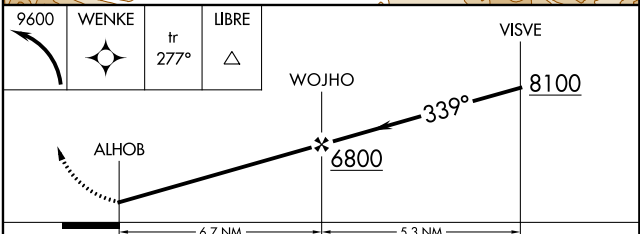

APP CRS 339°	Rwy Idg TDZE Apt Elev	N/A N/A 3206
------------------------	-----------------------------	---

RNAV (GPS)-D

MISSOULA INTL (MISO)

RNP Apch.

▲ Circling NA for Cats C and D northeast of Rwy 12-30.

❄ -17°C

MISSED APPROACH: Climbing left turn to 9600 direct WENKE and on track 277° to LIBRE and hold, continue climb-in-hold to 9600.

ATIS 126.65	SPOKANE APP CON * 124.9 298.95	MISSOULA TOWER * 118.4 (CTAF) 377.175	GND CON 121.9	UNICOM 122.95
-----------------------	--	---	-------------------------	-------------------------

CATEGORY	A	B	C	D
C CIRCLING	4280-1¼ 1074 (1100-1¼)	4700-1½ 1494 (1500-1½)	4700-3 1494 (1500-3)	5140-3 1934 (2000-3)

NW-1, 21 MAY 2020 to 18 JUN 2020

NW-1, 21 MAY 2020 to 18 JUN 2020