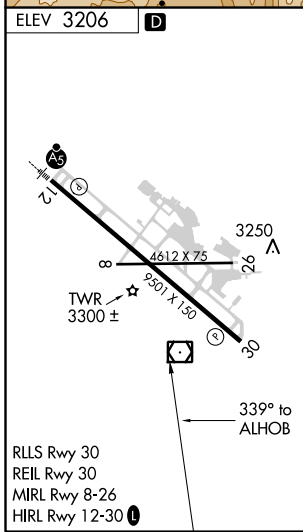

APP CRS 339°	Rwy Idg TDZE Apt Elev	N/A N/A 3206
------------------------	-----------------------------	---

RNAV (GPS)-D

MISSOULA INTL (MISO)

RNP Apch.

▲ Circling NA for Cats C and D northeast of Rwy 12-30.

❄ -17°C

MISSED APPROACH: Climbing left turn to 9600 direct WENKE and on track 277° to LIBRE and hold, continue climb-in-hold to 9600.

ATIS 126.65	SPOKANE APP CON * 124.9 298.95	MISSOULA TOWER * 118.4 (CTAF) 377.175	GND CON 121.9	UNICOM 122.95
-----------------------	--	---	-------------------------	-------------------------

CATEGORY	A	B	C	D
C CIRCLING	4280-1¼ 1074 (1100-1¼)	4700-1½ 1494 (1500-1½)	4700-3 1494 (1500-3)	5140-3 1934 (2000-3)

NW-1, 21 MAY 2020 to 18 JUN 2020

NW-1, 21 MAY 2020 to 18 JUN 2020