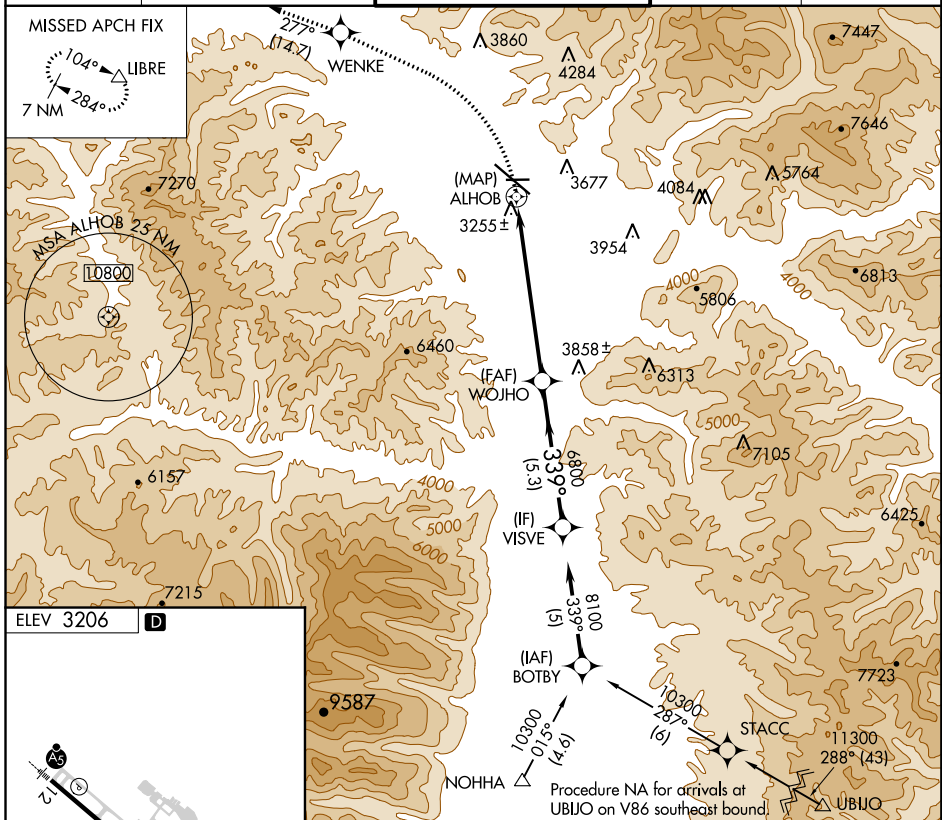

APP CRS 339°	Rwy Idg TDZE Apt Elev	N/A N/A 3206
------------------------	-----------------------------	---

RNAV (GPS)-D

MISSOULA INTL (MISO)

RNP Apch.

▲ Circling NA for Cats C and D northeast of Rwy 12-30.

❄ -17°C

MISSED APPROACH: Climbing left turn to 9600 direct WENKE and on track 277° to LIBRE and hold, continue climb-in-hold to 9600.

ATIS 126.65	SPOKANE APP CON * 124.9 298.95	MISSOULA TOWER * 118.4 (CTAF) 377.175	GND CON 121.9	UNICOM 122.95
-----------------------	--	---	-------------------------	-------------------------

CATEGORY	A	B	C	D
C CIRCLING	4280-1¼ 1074 (1100-1¼)	4700-1½ 1494 (1500-1½)	4700-3 1494 (1500-3)	5140-3 1934 (2000-3)

NW-1, 21 MAY 2020 to 18 JUN 2020

NW-1, 21 MAY 2020 to 18 JUN 2020